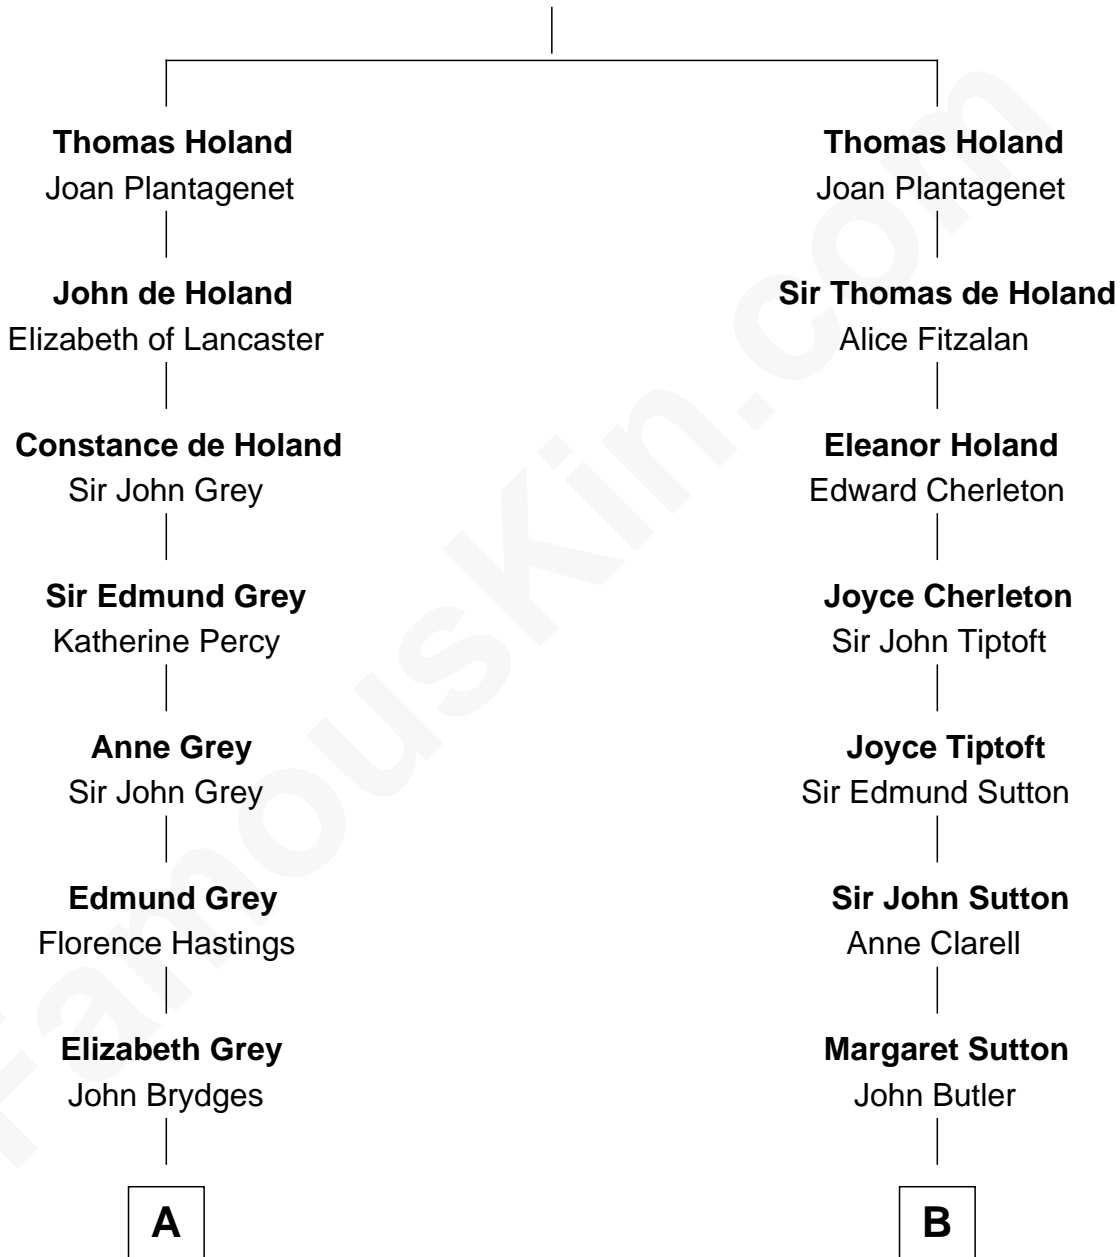

FamousKin.com
Relationship Chart of
Sarah Ferguson
Duchess of York

19th cousin 2 times removed of
General George S. Patton
U.S. Army - World War II

Sir Robert de Holland
 Maude la Zouche

C

Louisa Jane Hamilton

William Henry Walter Montagu-Douglas-Scott

Herbert Andrew Montagu-Douglas-Scott

Marie Josephine Edwards

Marian Louisa Montagu-Douglas-Scott

Andrew Henry Ferguson

Ronald Ivor Ferguson

Susan Mary Wright

Sarah Ferguson