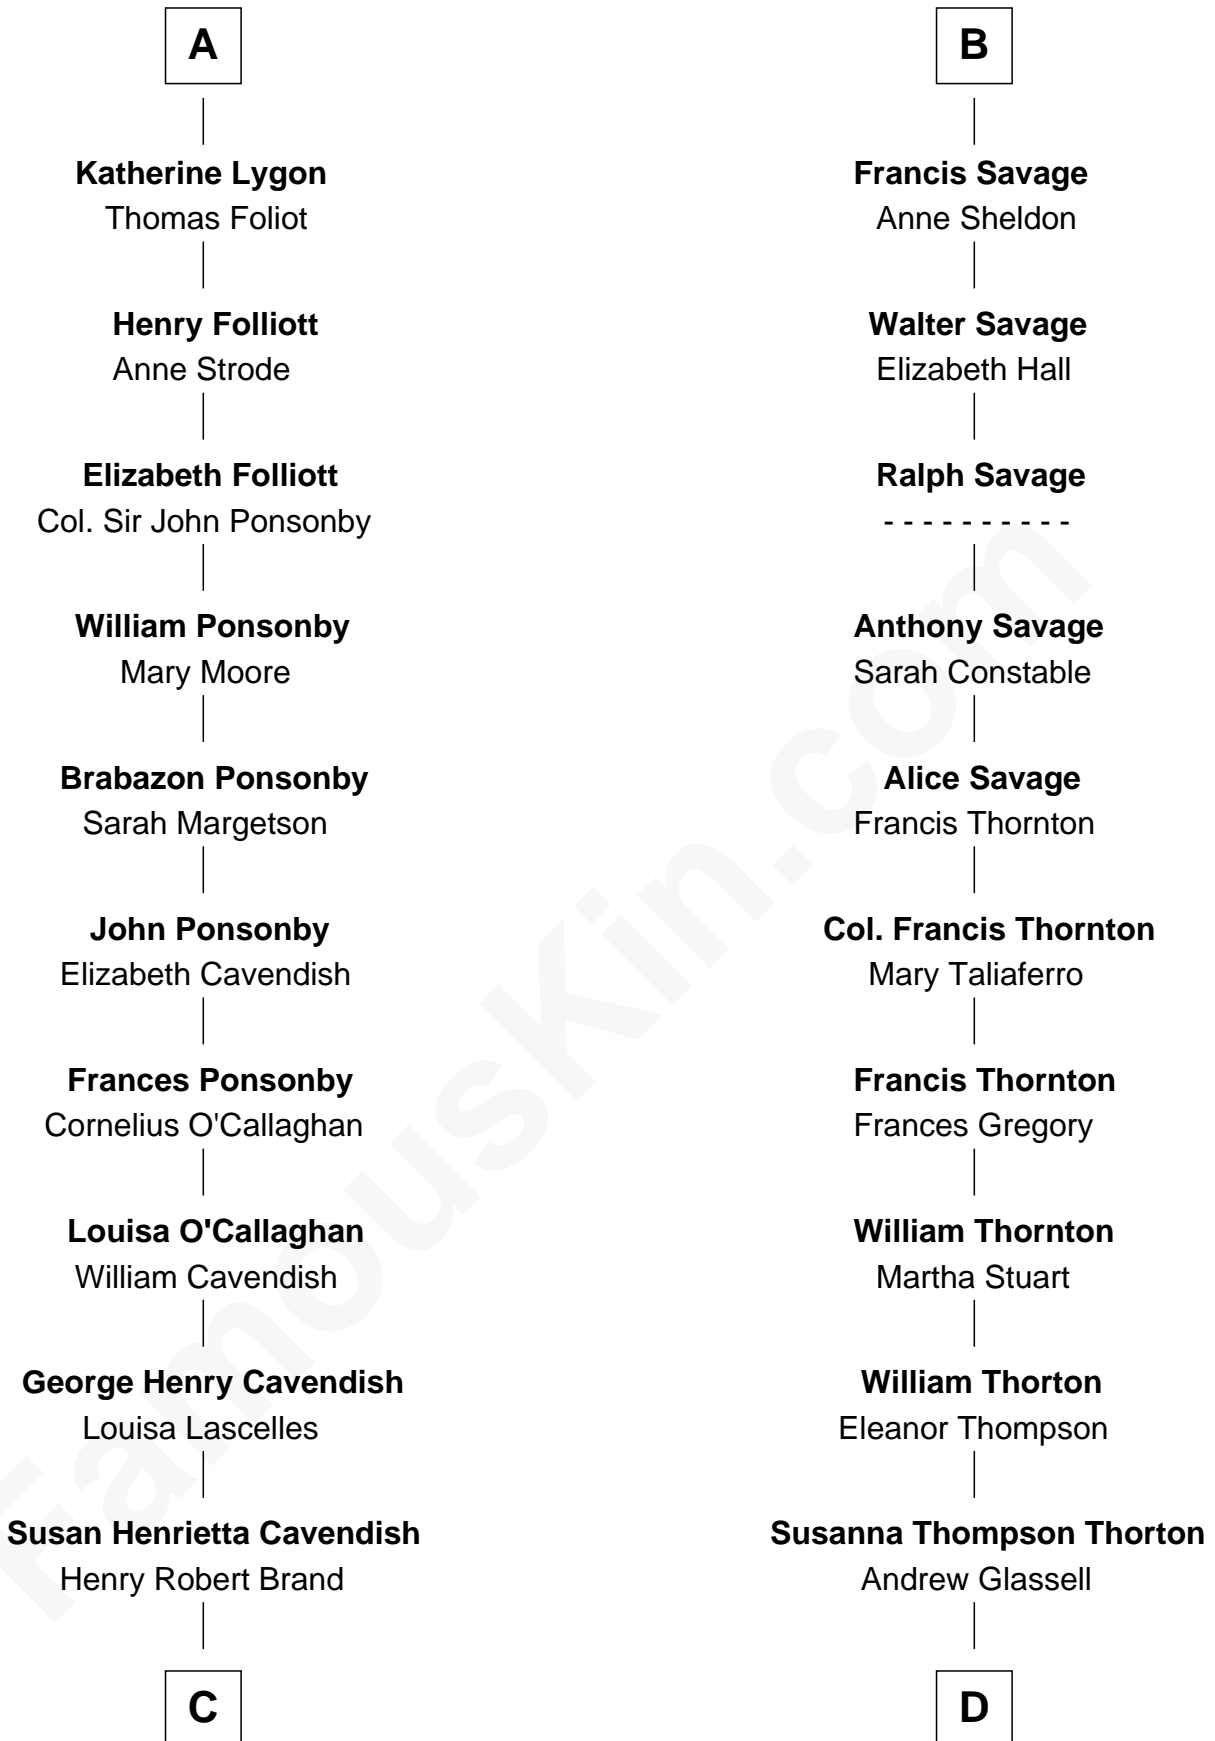

FamousKin.com Relationship Chart of

Sarah Ferguson

Duchess of York

19th cousin 1 time removed of

General George S. Patton

U.S. Army - World War II

Humphrey de Bohun

Elizabeth Plantagenet

Sir William de Bohun
Elizabeth de Badlesmere

Elizabeth de Bohun
Sir Richard Fitzalan

Elizabeth Fitzalan
Sir Thomas Mowbray

Isabel Mowbray
Sir James Berkeley

Maurice Berkeley
Isabel Mead

Anne Berkeley
Sir William Dennis

Eleanor Dennis
William Lygon

A

Sir William de Bohun
Elizabeth de Badlesmere

Elizabeth de Bohun
Sir Richard Fitzalan

Elizabeth Fitzalan
Sir Robert Goushill

Joan Goushill
Sir Thomas Stanley

Katherine Stanley
Sir John Savage

Sir Christopher Savage
Anne Stanley

Sir Christopher Savage
Anne Lygon

B

C

Margaret Brand
Algernon Francis Holford Ferguson

Andrew Henry Ferguson
Marian Louisa Montagu-Douglas-Scott

Ronald Ivor Ferguson
Susan Mary Wright