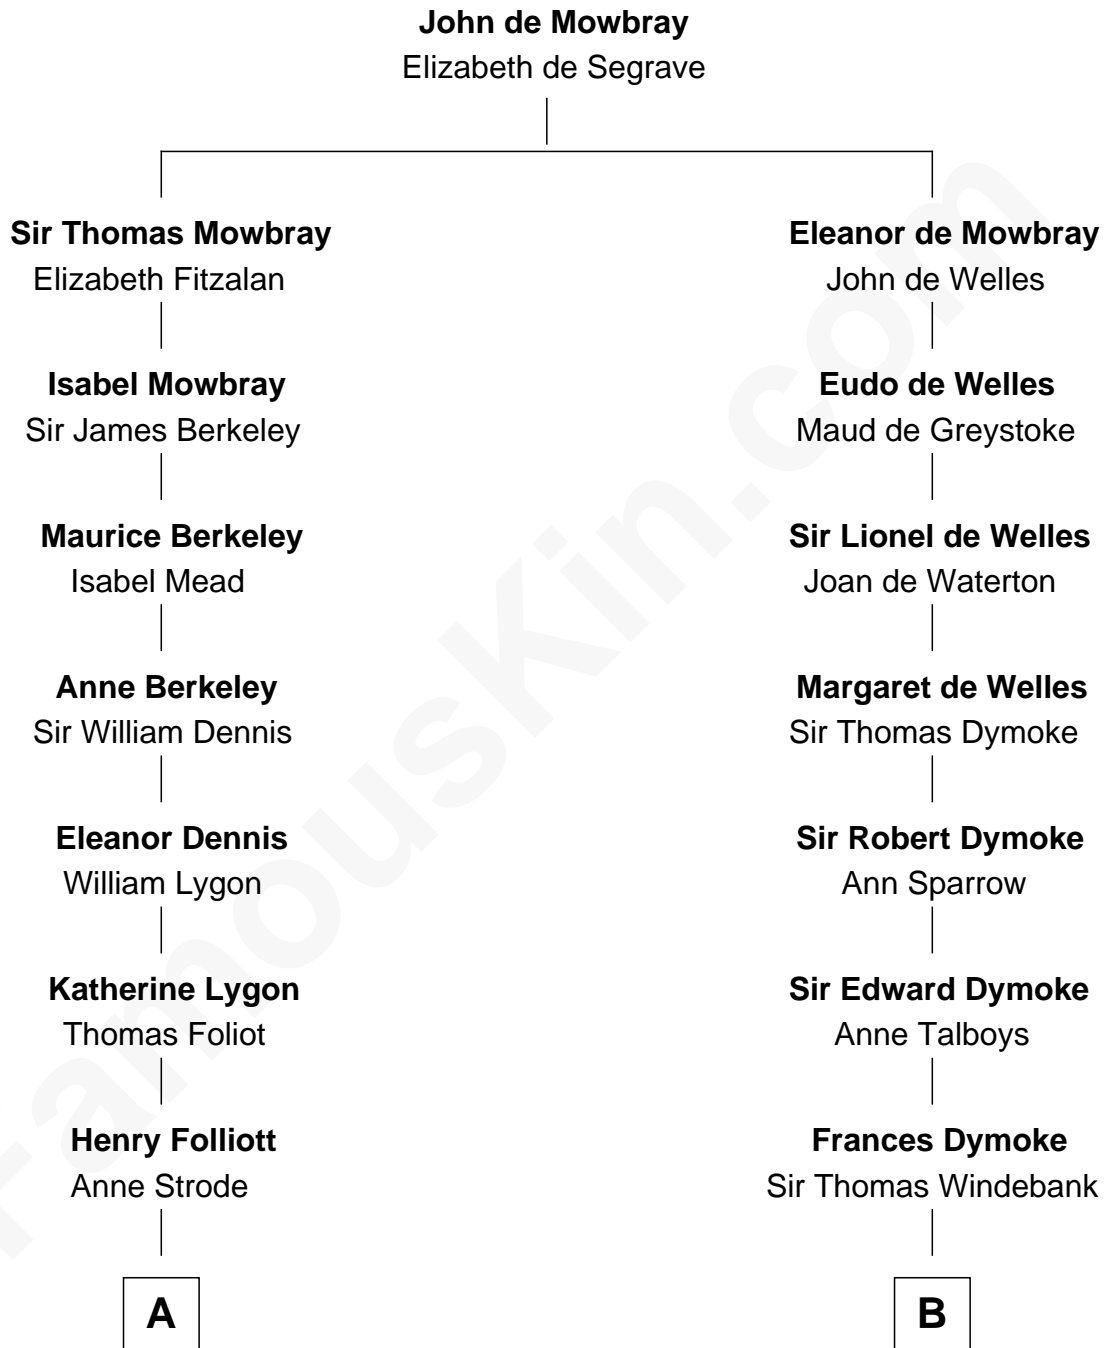

# FamousKin.com Relationship Chart of

**Sarah Ferguson**

*Duchess of York*

17th cousin 1 time removed of

**General George S. Patton**

*U.S. Army - World War II*

**A**

**Elizabeth Foliott**  
Col. Sir John Ponsonby

**William Ponsonby**  
Mary Moore

**Brabazon Ponsonby**  
Sarah Margetson

**John Ponsonby**  
Elizabeth Cavendish

**Frances Ponsonby**  
Cornelius O'Callaghan

**Louisa O'Callaghan**  
William Cavendish

**George Henry Cavendish**  
Louisa Lascelles

**Susan Henrietta Cavendish**  
Henry Robert Brand

**Margaret Brand**  
Algernon Francis Holford Ferguson

**Andrew Henry Ferguson**  
Marian Louisa Montagu-Douglas-Scott

**C**

**B**

**Mildred Windebank**  
Robert Reade