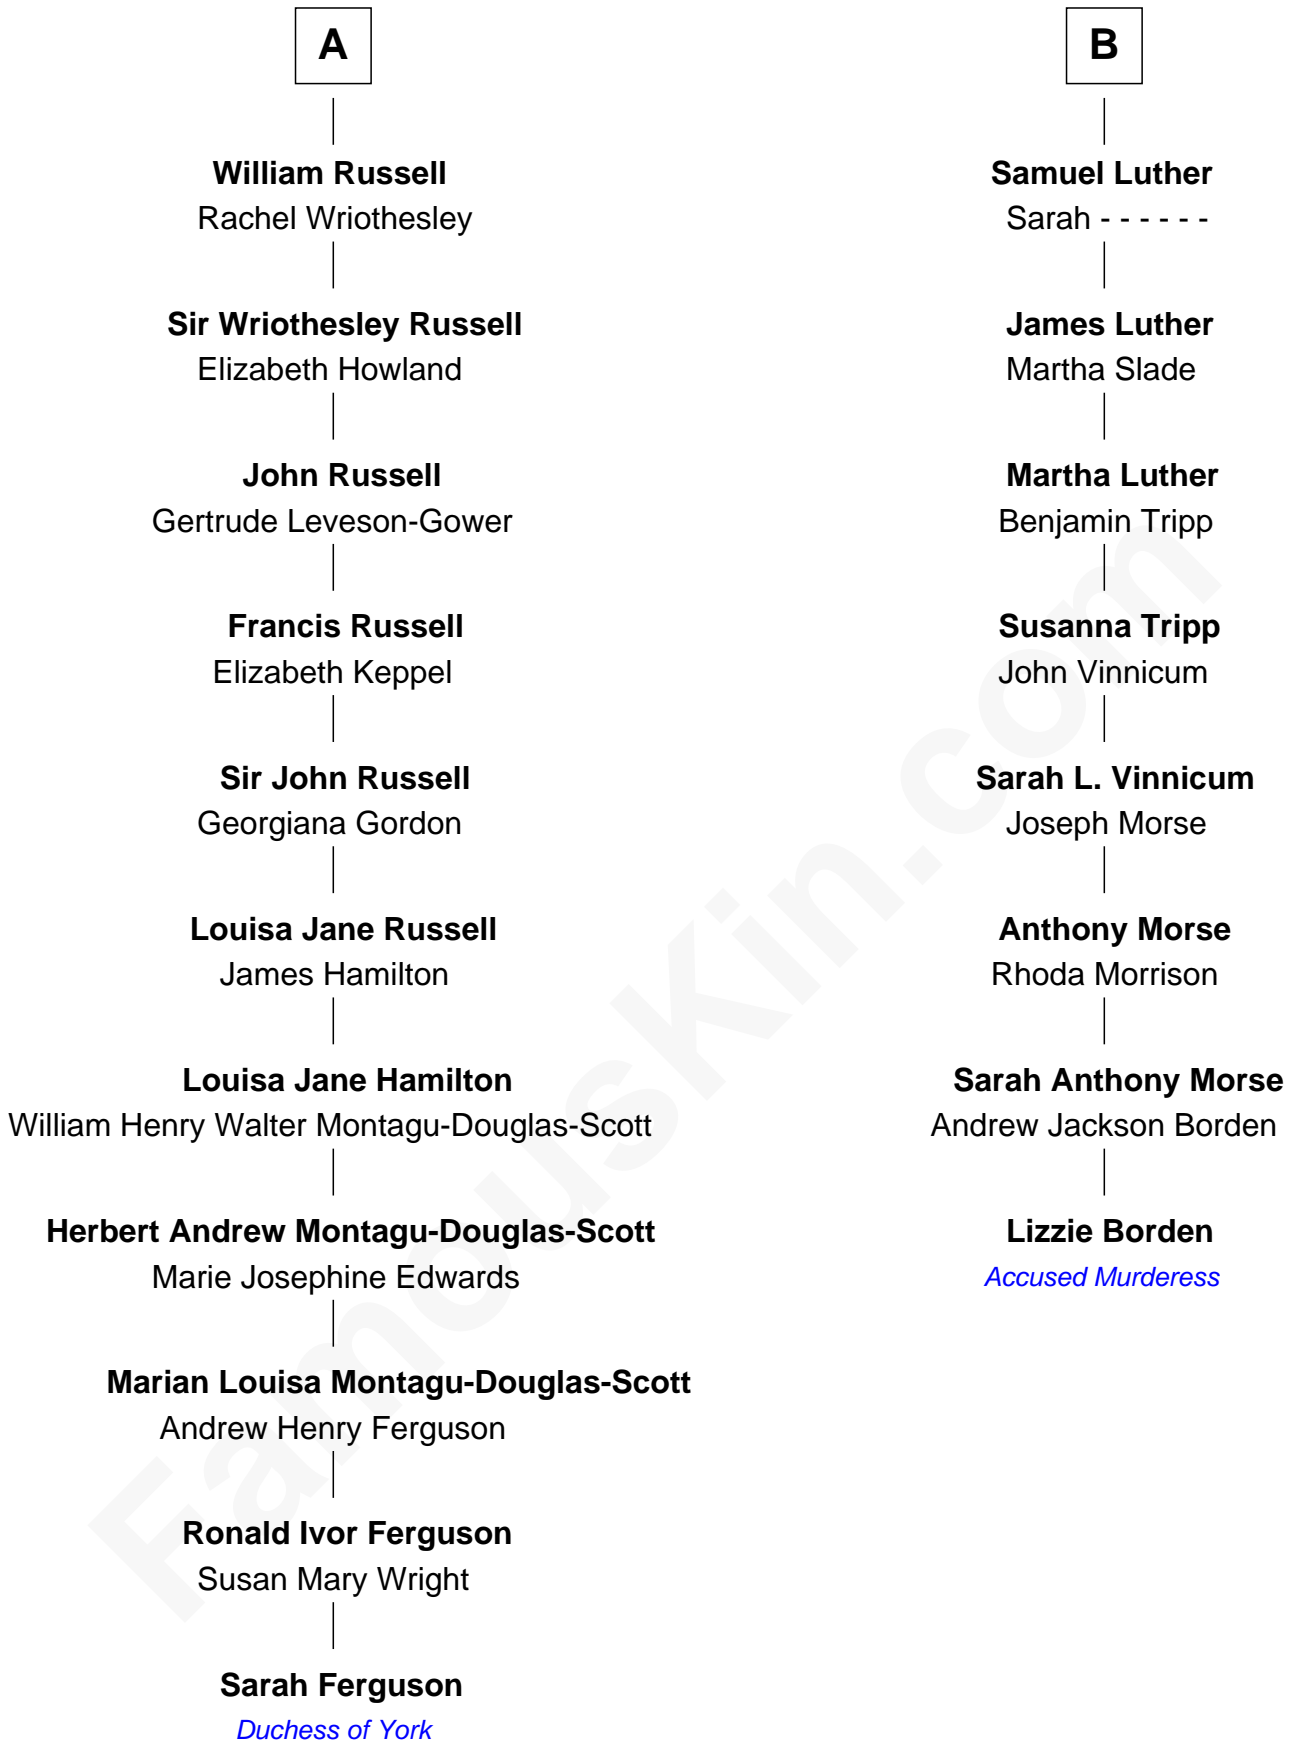

Sarah Ferguson photo by [Norbert Aepli](#) (CC BY 3.0)