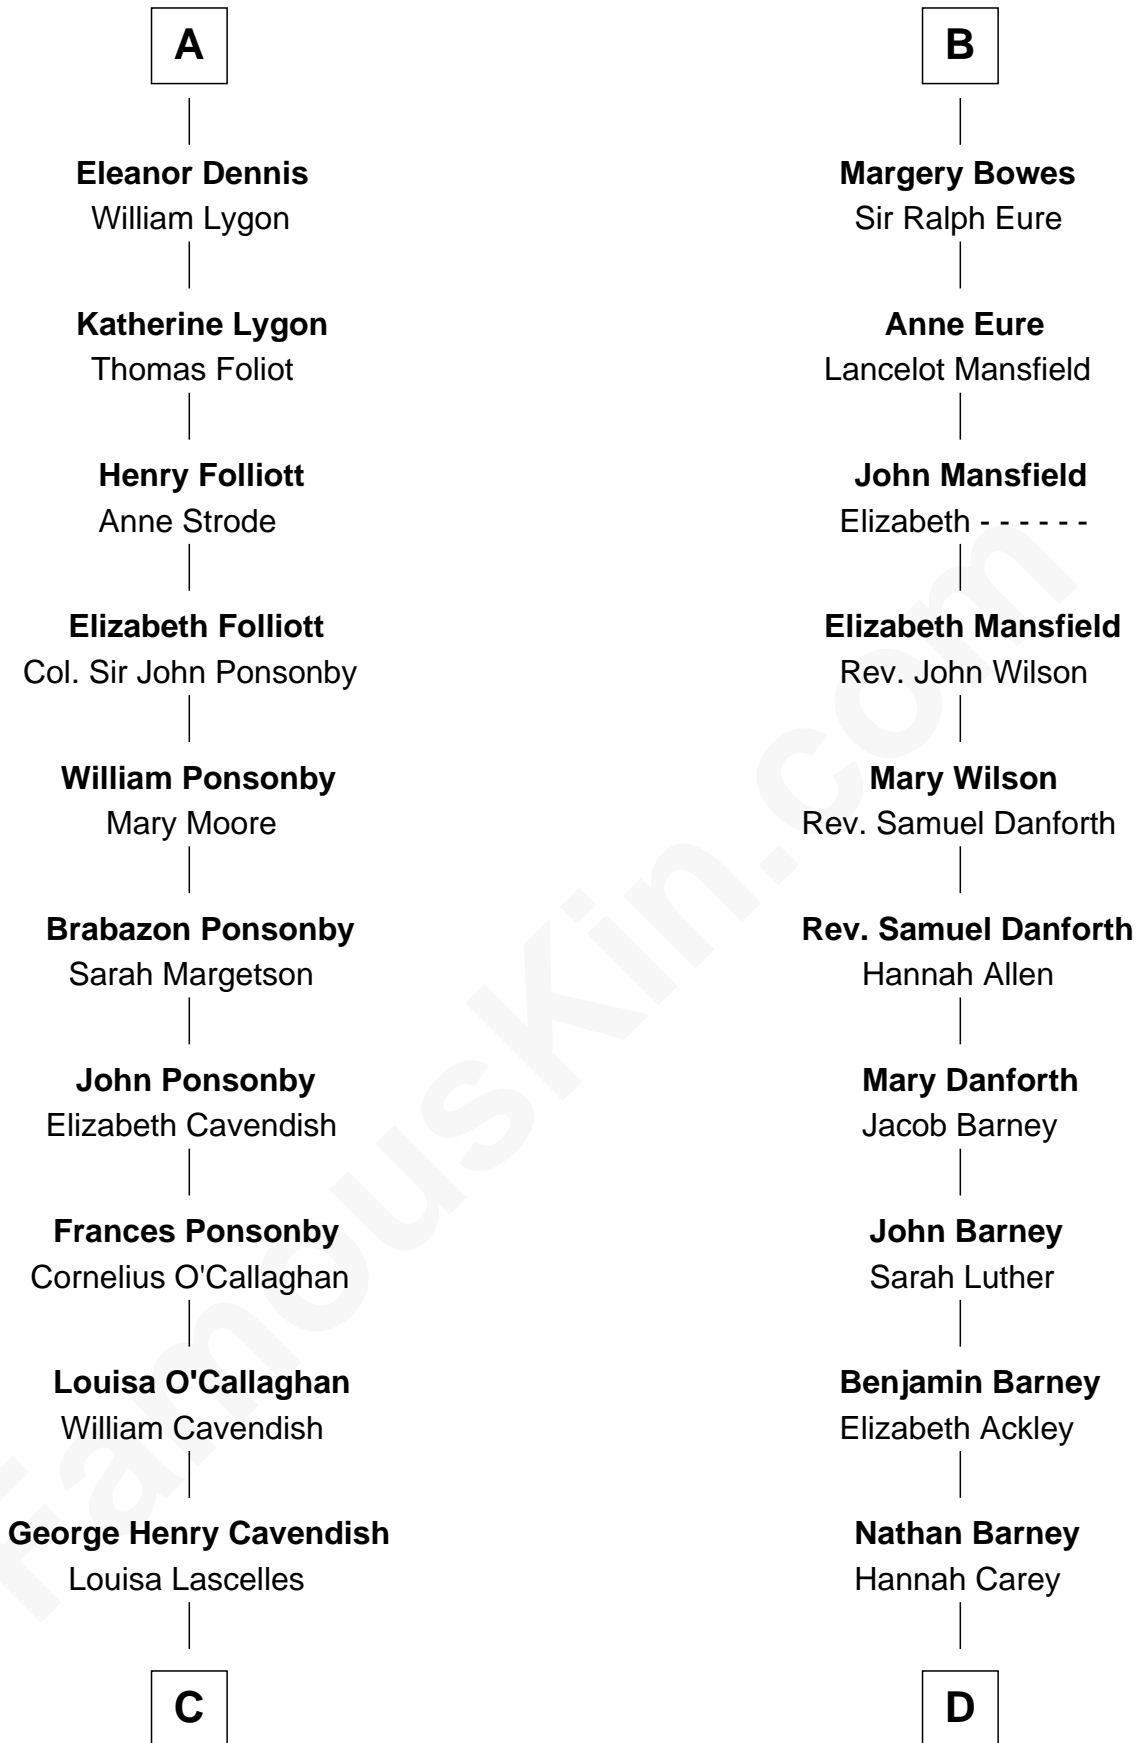

# FamousKin.com Relationship Chart of

**Sarah Ferguson**

*Duchess of York*

20th cousin 1 time removed of

**Elizabeth Montgomery**

*TV Actress - "Bewitched"*

**Richard Fitzalan**

Alice de Saluzzo

Alice de Warenne

**Aline Fitzalan**

Sir Roger le Strange

**Lucy le Strange**

Sir William Willoughby

**Margery Willoughby**

Sir William FitzHugh

**Maud FitzHugh**

Sir William Bowes

**Sir Ralph Bowes**

Margery Conyers

**Sir Ralph Bowes**

Elizabeth Clifford

**B**

**C**

**Susan Henrietta Cavendish**

Henry Robert Brand

**Margaret Brand**

Algernon Francis Holford Ferguson

**Andrew Henry Ferguson**

Marian Louisa Montagu-Douglas-Scott

**Ronald Ivor Ferguson**

Susan Mary Wright

**Sarah Ferguson**