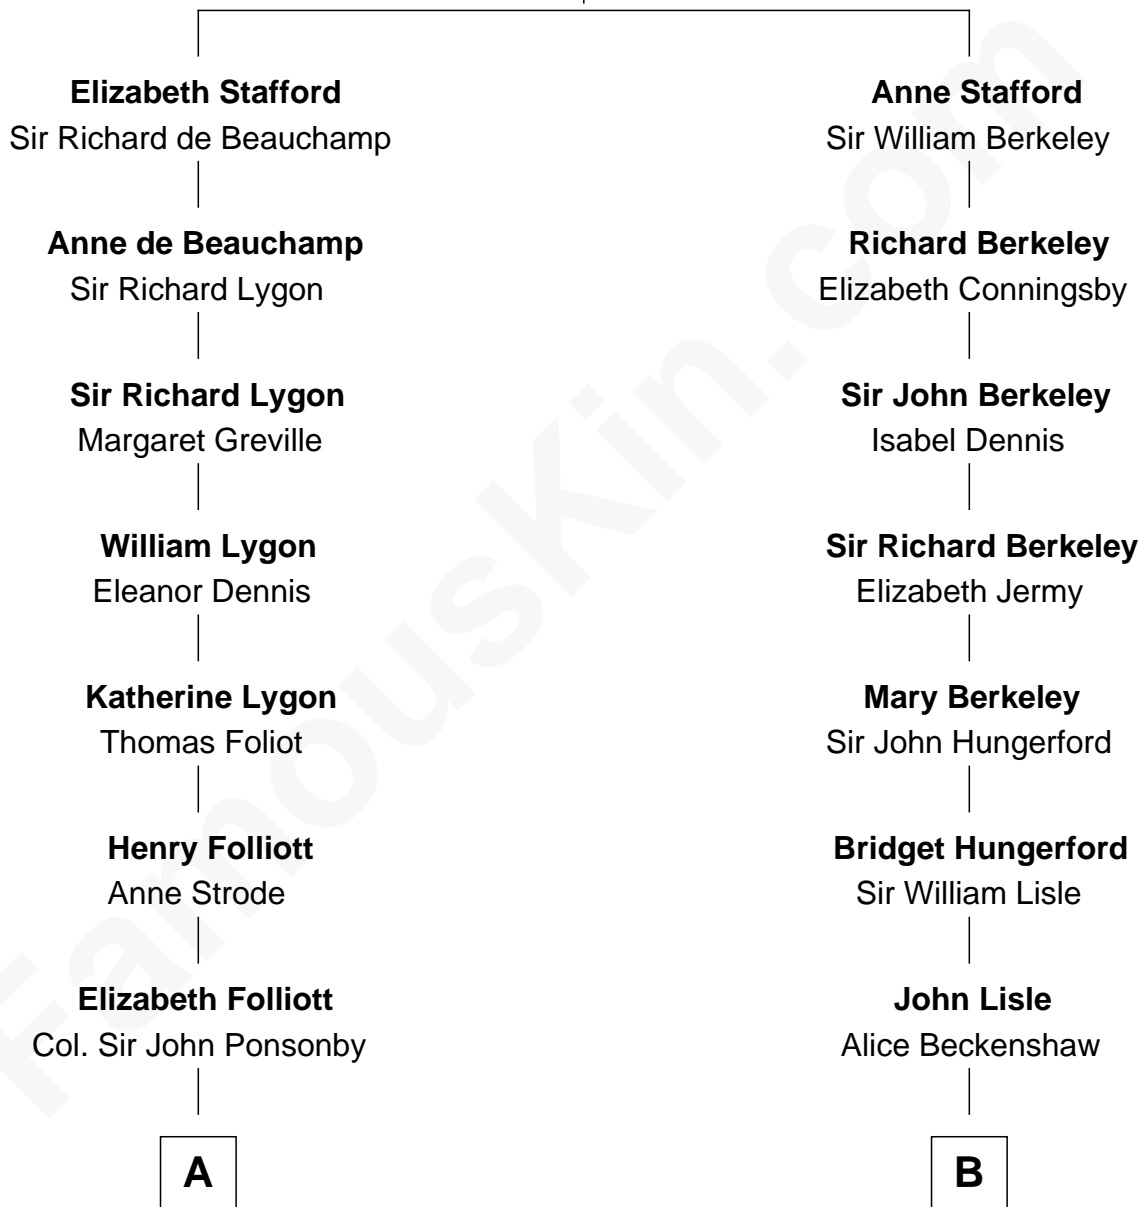

FamousKin.com Relationship Chart of

Sarah Ferguson

Duchess of York

17th cousin of

Warren Buffett

Chairman & CEO, Berkshire Hathaway

Sir Humphrey Stafford

Eleanor Aylesbury

Sarah Ferguson photo by [Norbert Aepli](#) (CC BY 3.0)