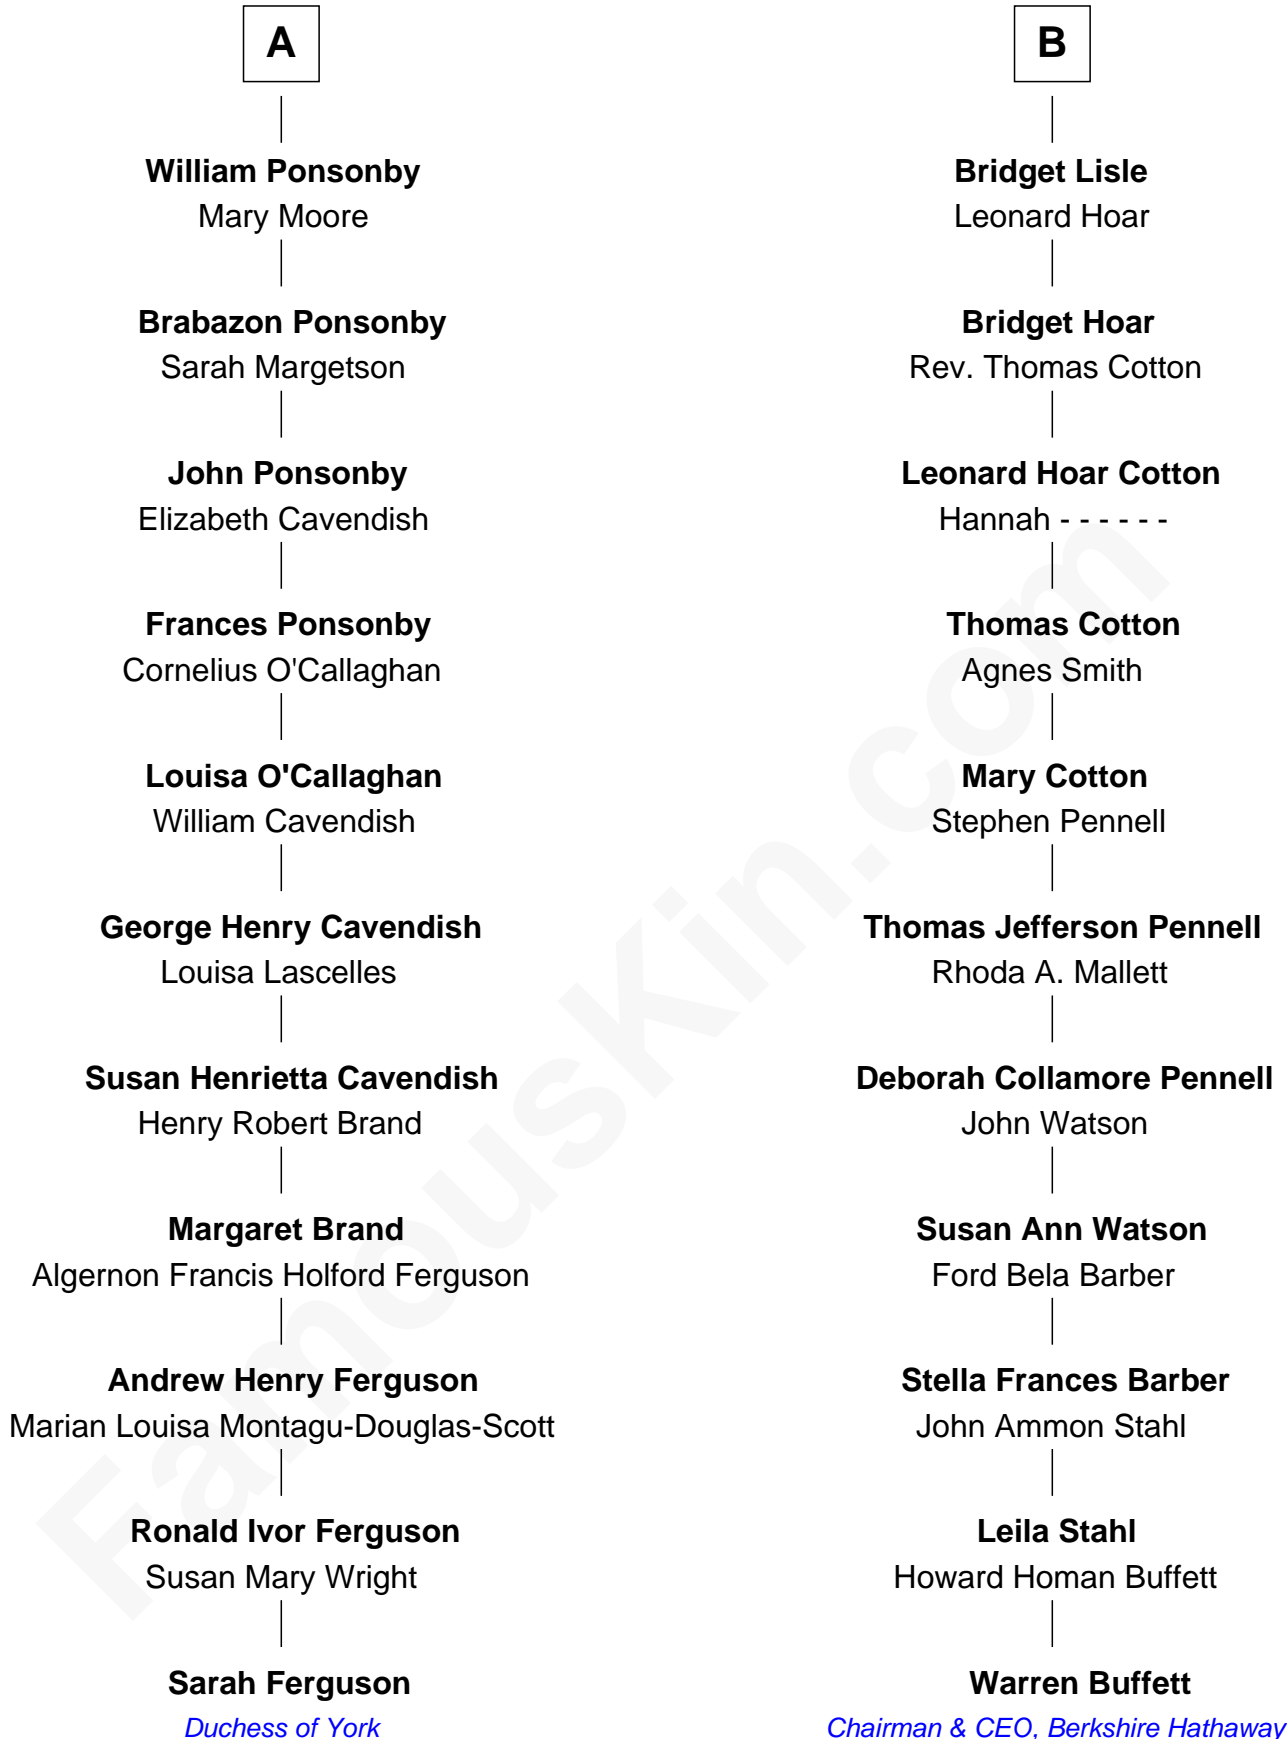

FamousKin.com Relationship Chart of

Sarah Ferguson

Duchess of York

17th cousin of

Warren Buffett

Chairman & CEO, Berkshire Hathaway

Sir Humphrey Stafford

Eleanor Aylesbury

Sarah Ferguson photo by [Norbert Aepli](#) (CC BY 3.0)