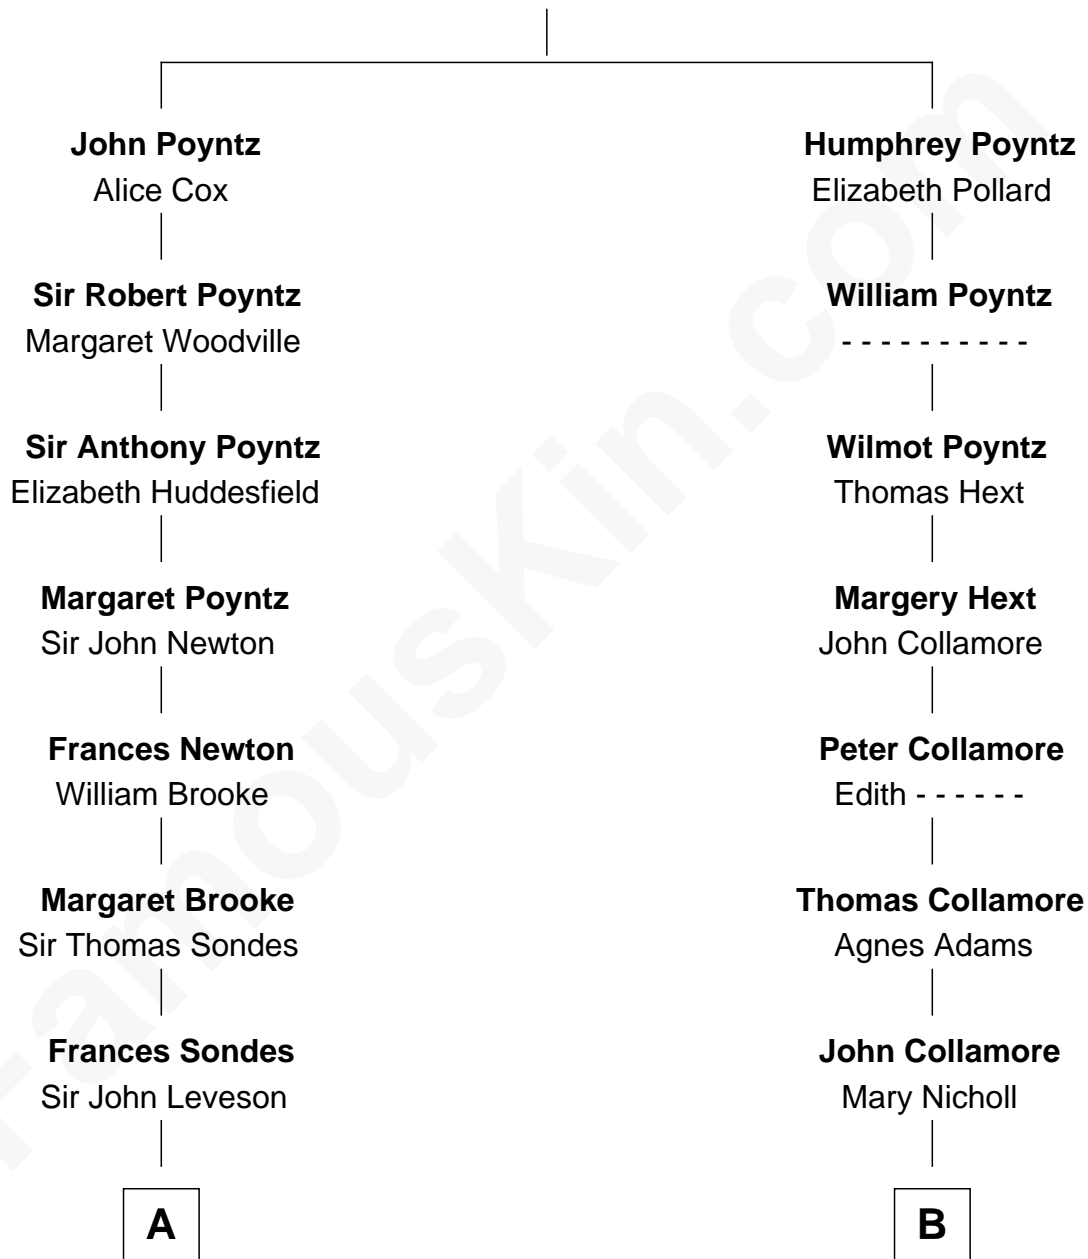

FamousKin.com Relationship Chart of

Sarah Ferguson

Duchess of York

17th cousin 2 times removed of

Warren Buffett

Chairman & CEO, Berkshire Hathaway

Sir Nicholas Poyntz

Elizabeth Mill