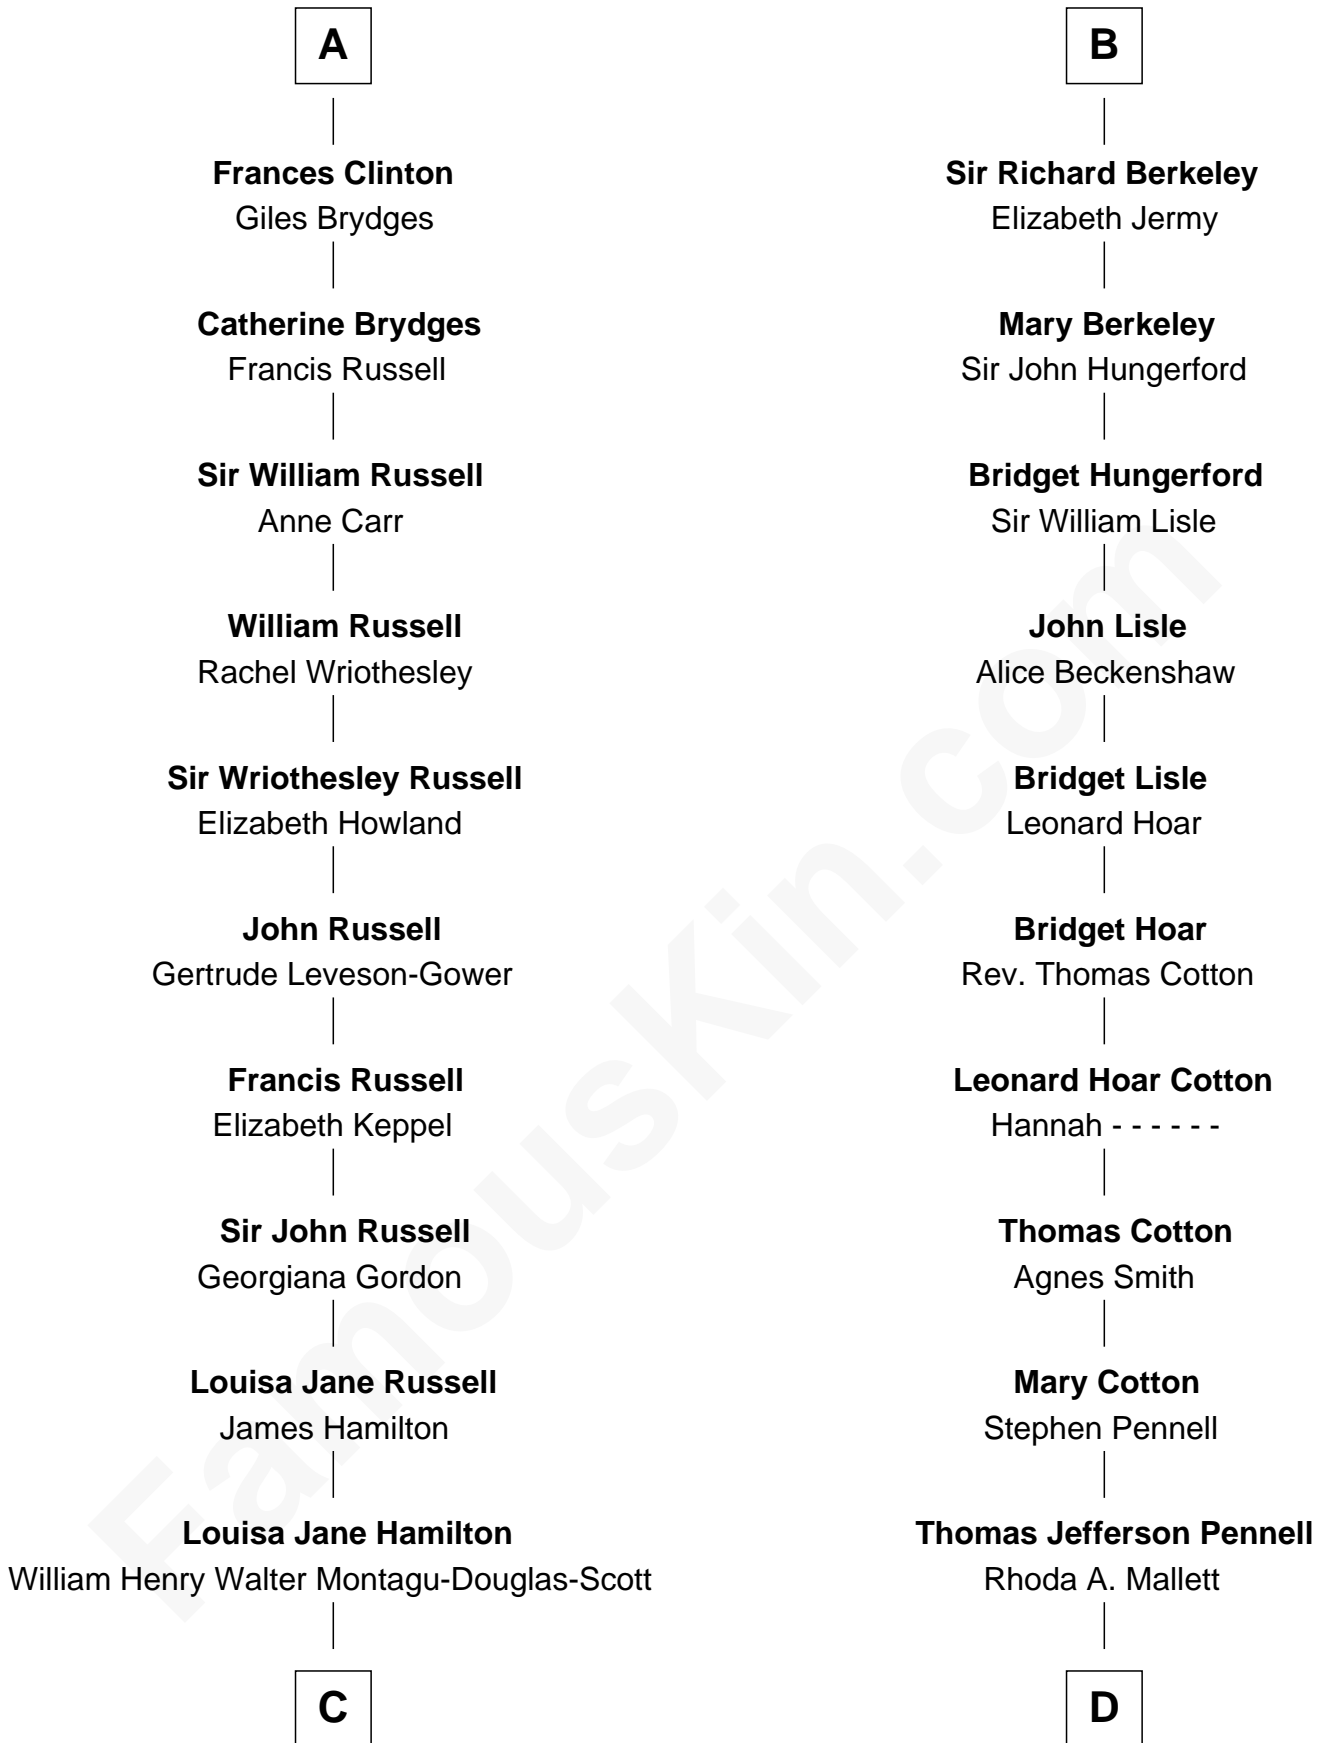

# FamousKin.com Relationship Chart of

**Sarah Ferguson**

*Duchess of York*

20th cousin 1 time removed of

**Warren Buffett**

*Chairman & CEO, Berkshire Hathaway*

**Sir Maurice de Berkeley**

Eve la Zouche

Margaret - - - - -

**Thomas Berkeley**

Catherine Botetourte

**Maurice Berkeley**

Johanna Denham

**Maurice Berkeley**

Ellen Montfort

**Sir William Berkeley**

Anne Stafford

**Richard Berkeley**

Elizabeth Conningsby

**Sir John Berkeley**

Isabel Dennis

**B**

**C**

**Herbert Andrew Montagu-Douglas-Scott**

Marie Josephine Edwards

**Marian Louisa Montagu-Douglas-Scott**

Andrew Henry Ferguson

**Ronald Ivor Ferguson**

Susan Mary Wright

**Sarah Ferguson**

*Duchess of York*

**D**