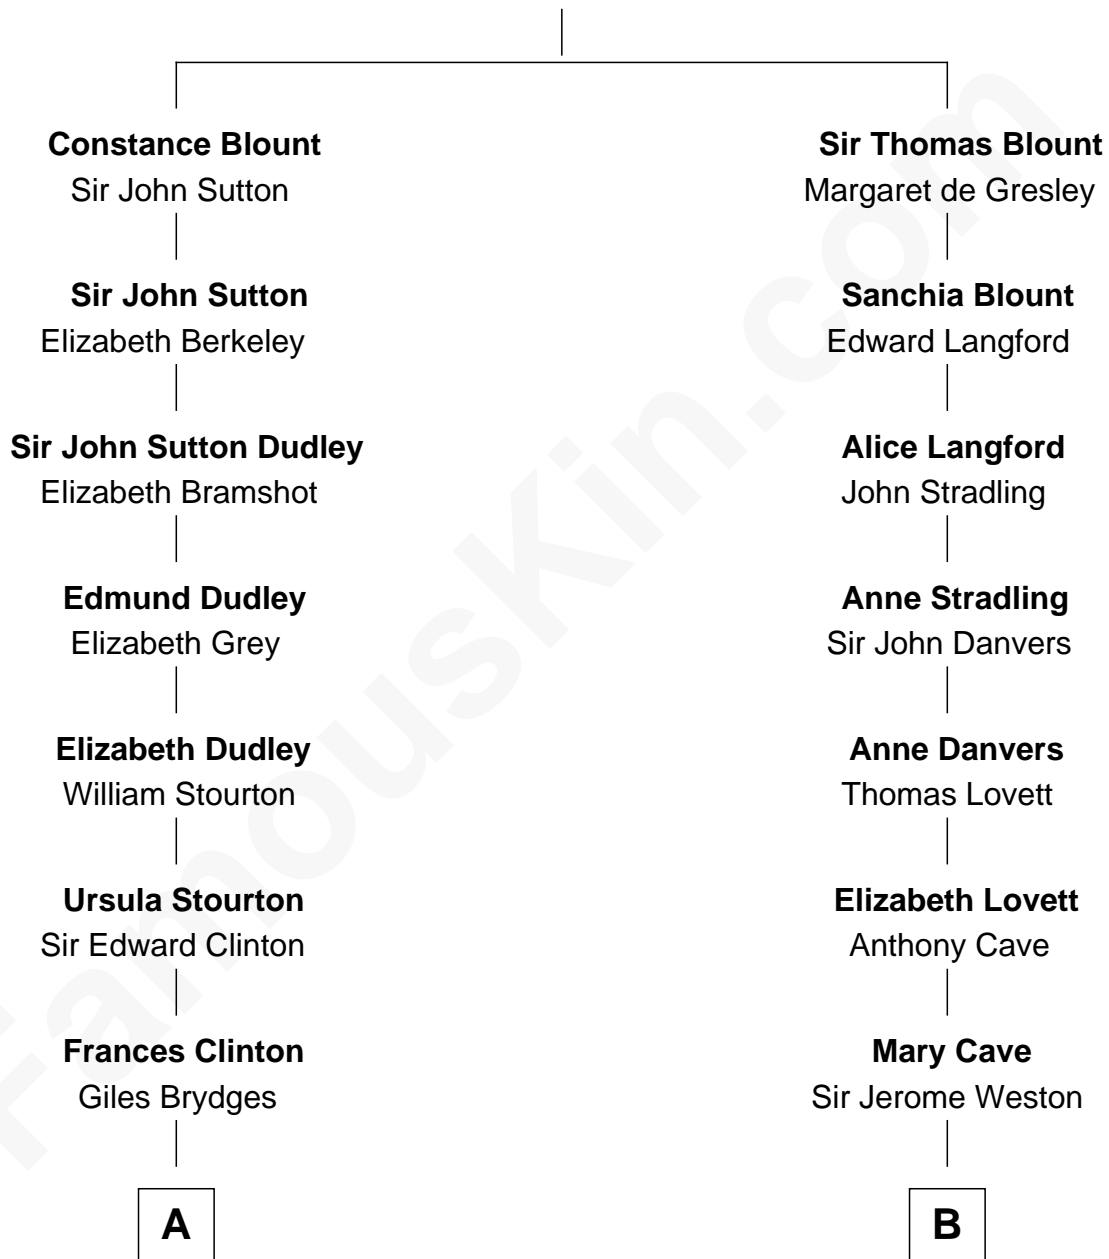

# FamousKin.com Relationship Chart of

**Sarah Ferguson**

*Duchess of York*

15th cousin 4 times removed of

**Susan B. Anthony**

*Women's Rights Advocate*

**Sir Walter Blount**

Sancha de Ayala

**C**

—  
**Marian Louisa Montagu-Douglas-Scott**

Andrew Henry Ferguson

—  
**Ronald Ivor Ferguson**

Susan Mary Wright

—  
**Sarah Ferguson**

*Duchess of York*

FamousKin.com