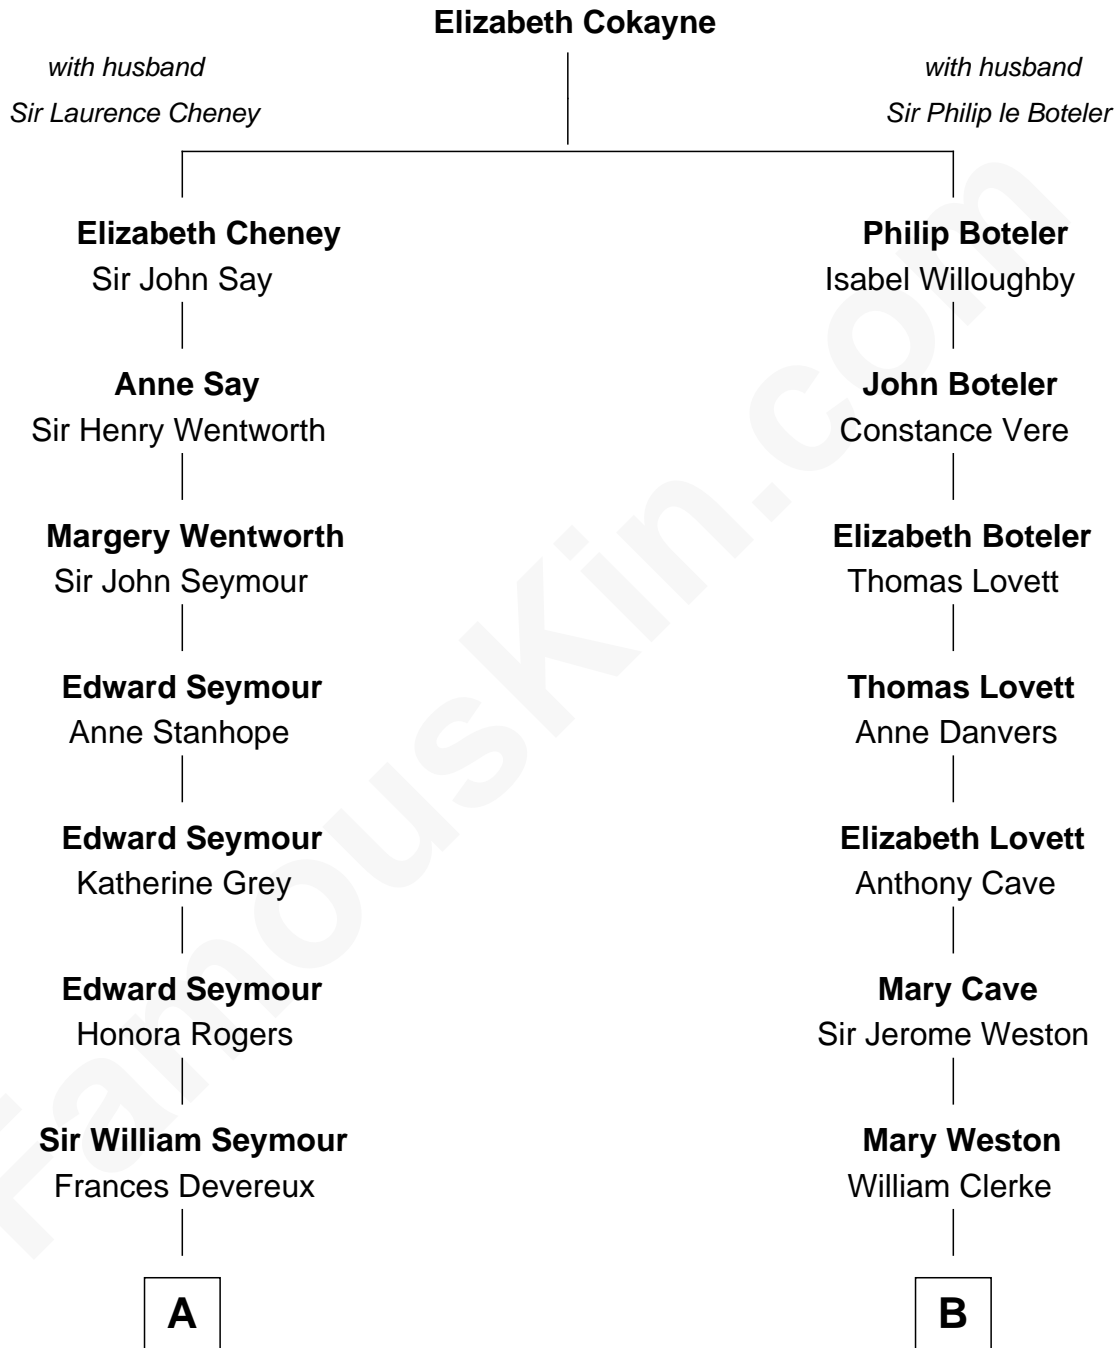

FamousKin.com
Relationship Chart of
Sarah Ferguson
Duchess of York

14th cousin 4 times removed of

Susan B. Anthony
Women's Rights Advocate

C

—
Ronald Ivor Ferguson

Susan Mary Wright

—
Sarah Ferguson

Duchess of York

FamousKin.com