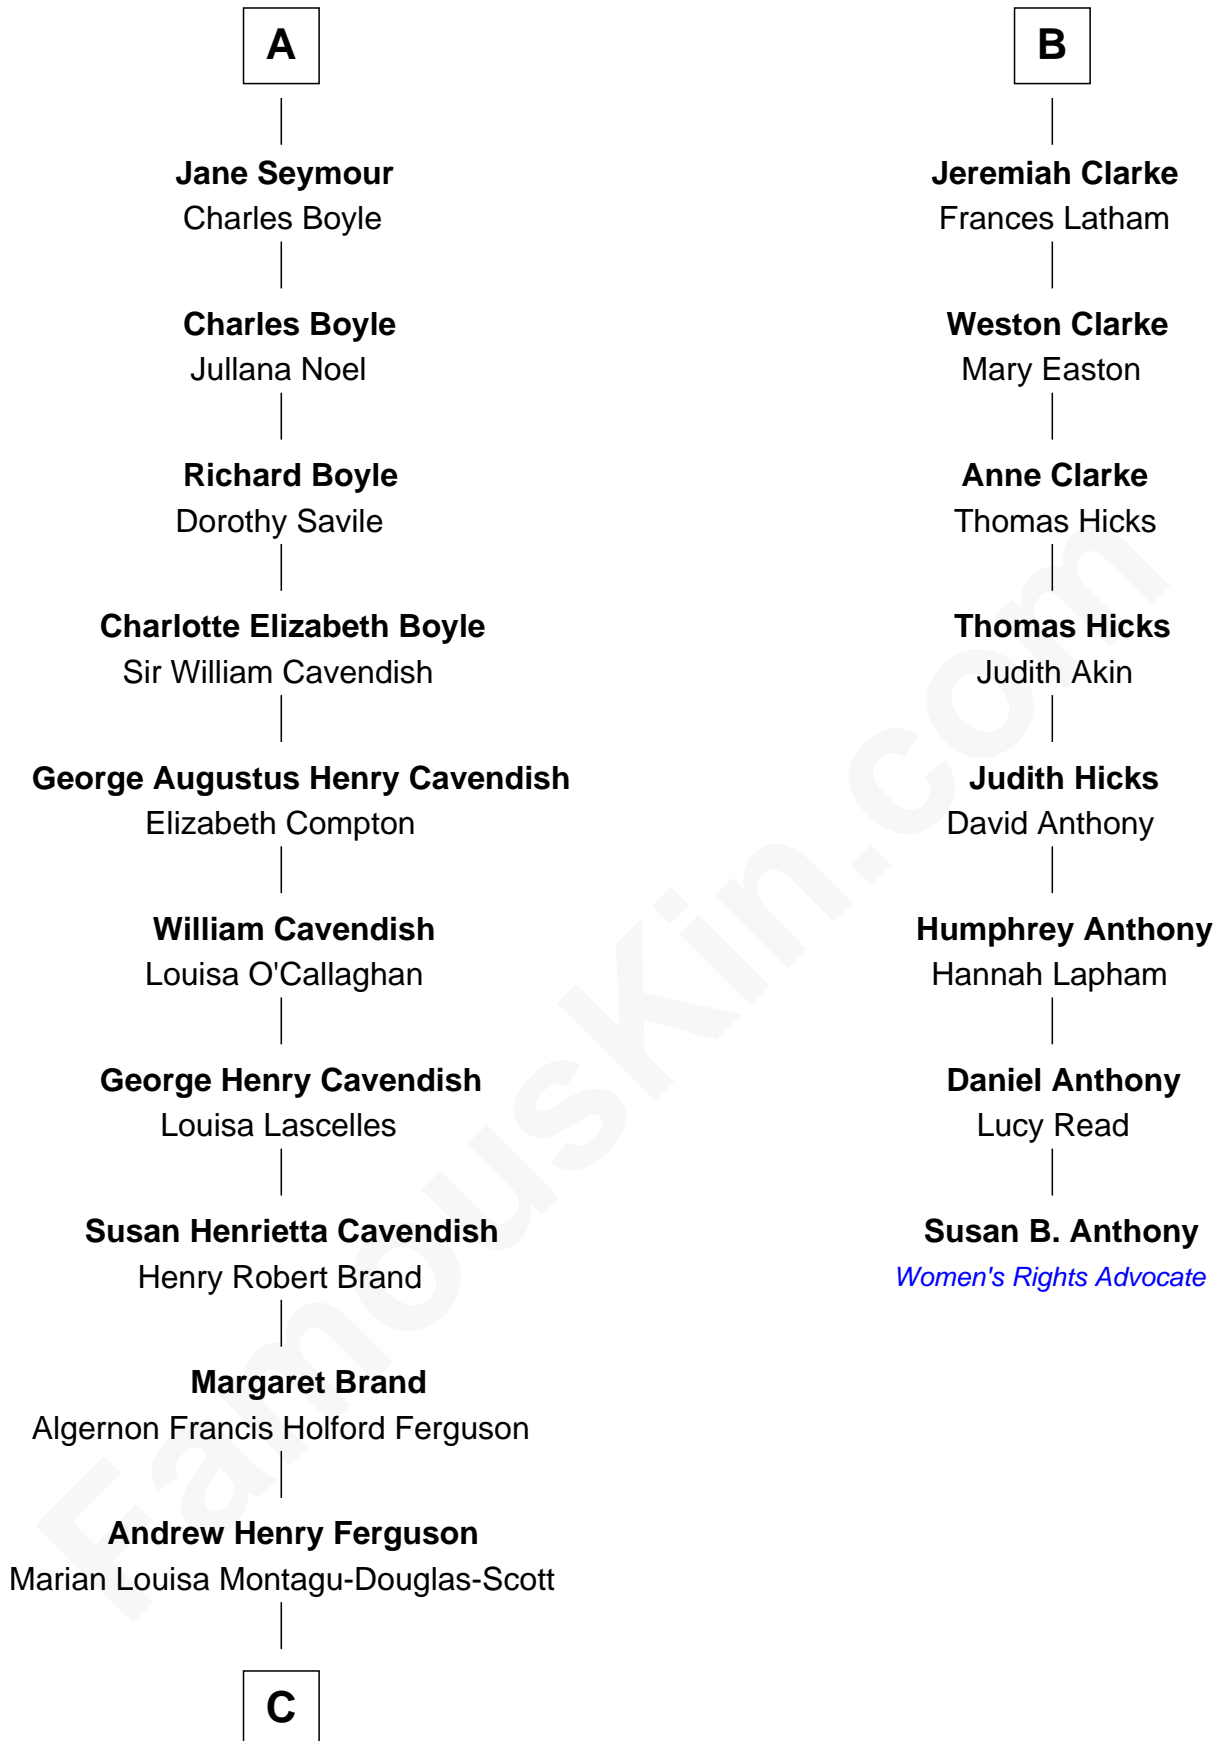

FamousKin.com
Relationship Chart of
Sarah Ferguson
Duchess of York

14th cousin 4 times removed of

Susan B. Anthony
Women's Rights Advocate

C

—
Ronald Ivor Ferguson

Susan Mary Wright

—
Sarah Ferguson

Duchess of York

FamousKin.com