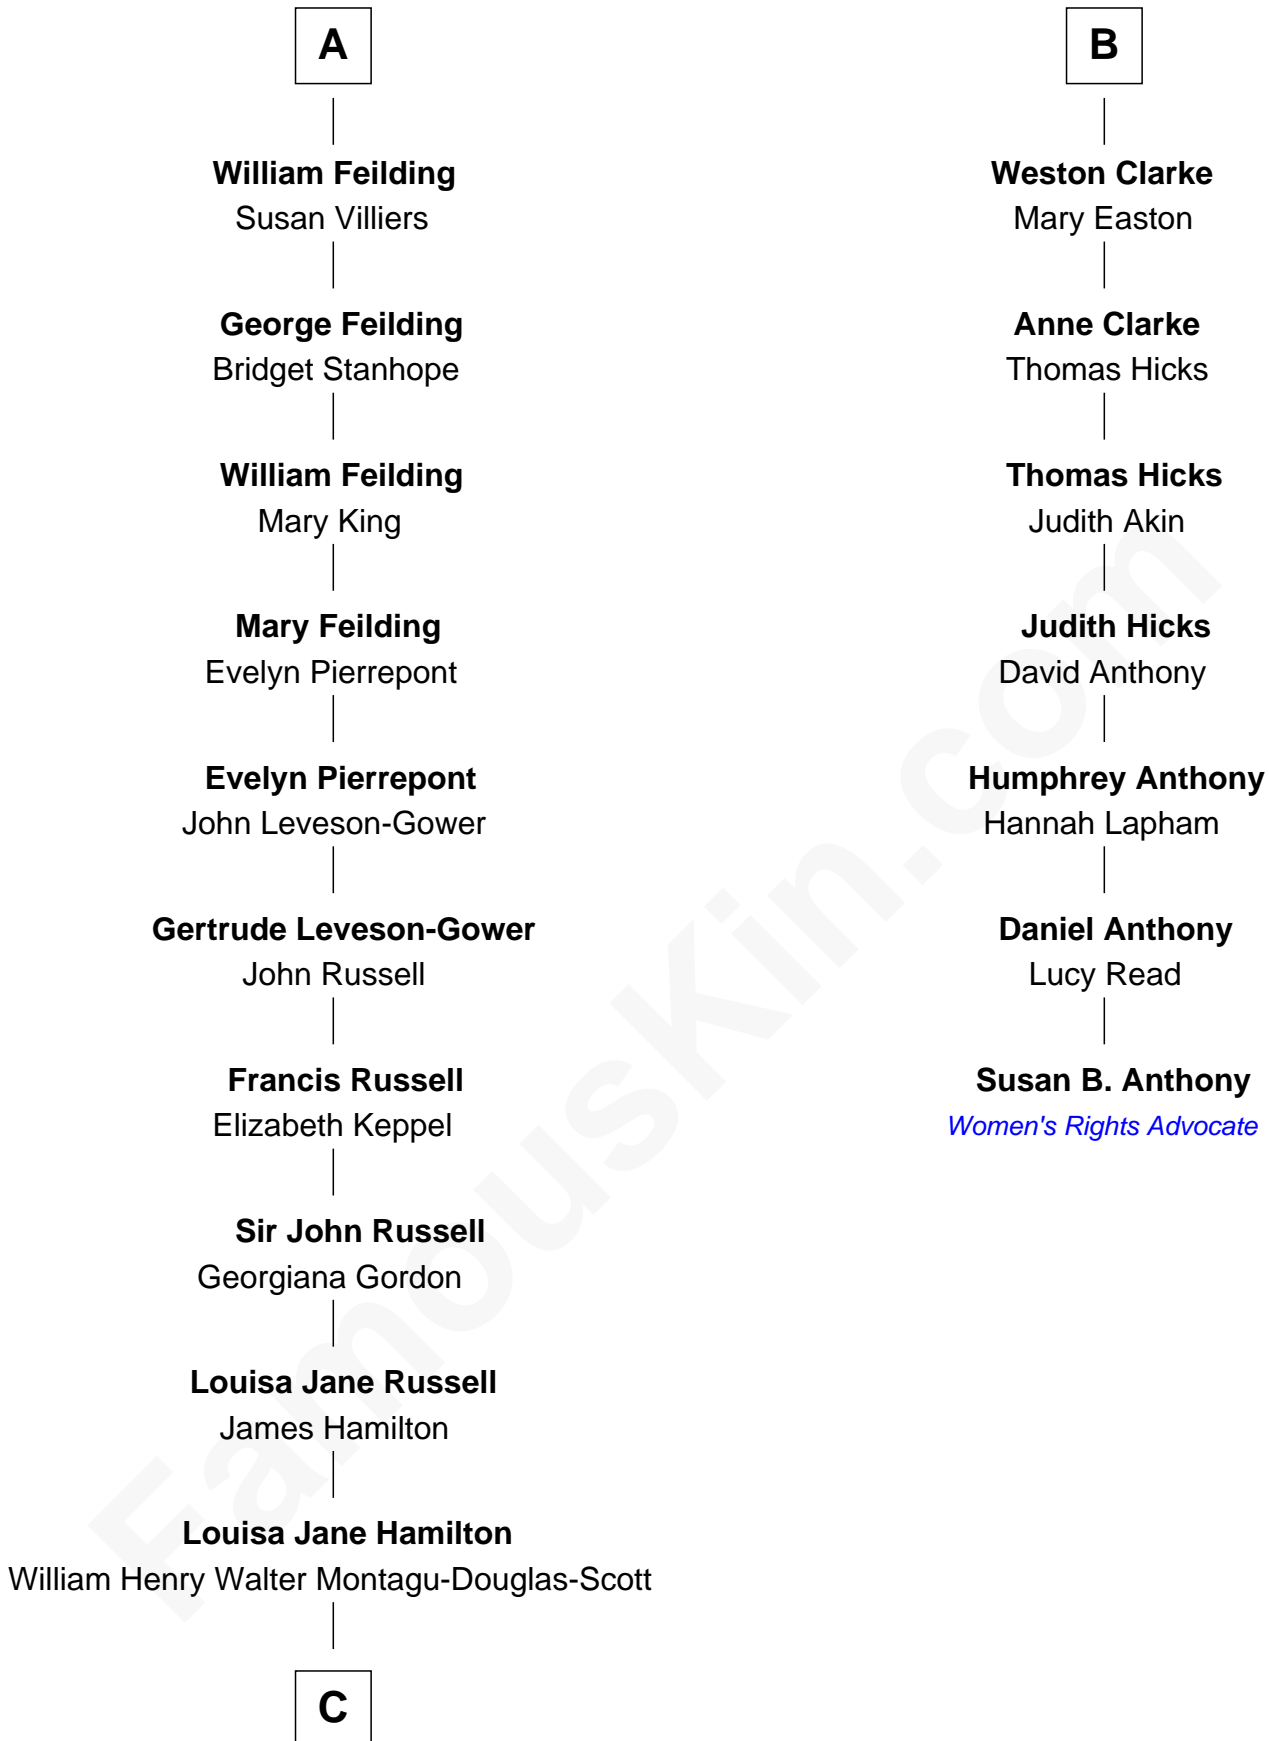

FamousKin.com Relationship Chart of

Sarah Ferguson

Duchess of York

13th cousin 7 times removed of

Susan B. Anthony

Women's Rights Advocate

Sir Baldwin Freville

Maude le Scrope

Mary Saxby

William Clerke

Mary Weston

Jeremiah Clarke

Frances Latham

B

C

Herbert Andrew Montagu-Douglas-Scott