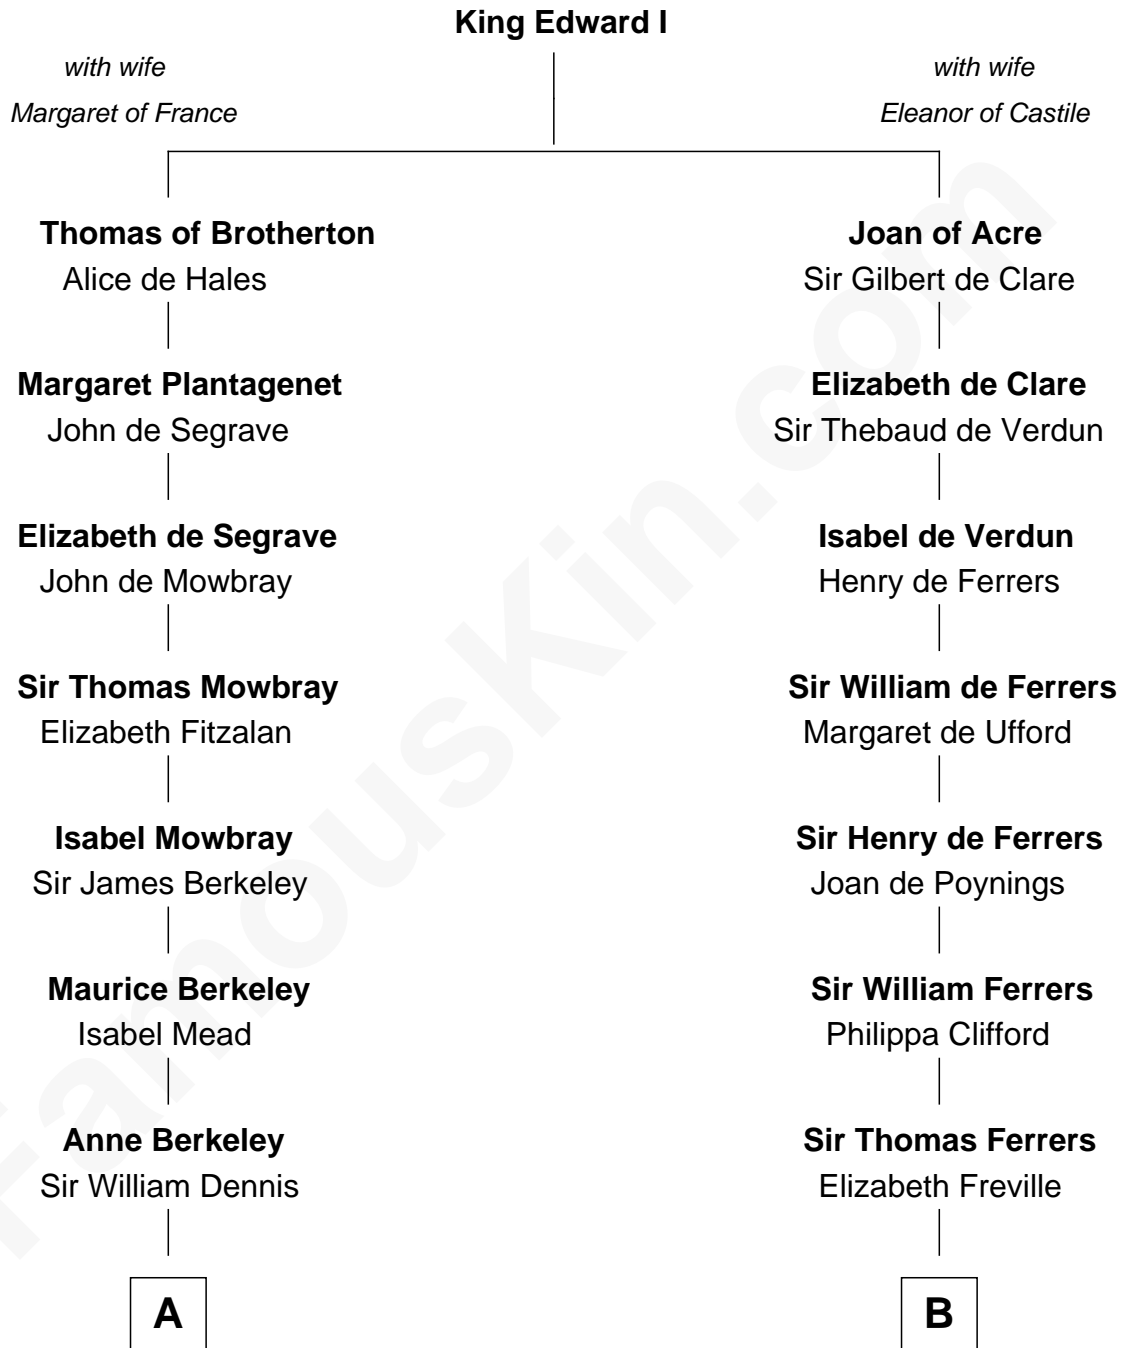

## Relationship Chart of

### Sarah Ferguson

*Duchess of York*

19th cousin 2 times removed of

**Susan B. Anthony**  
*Women's Rights Advocate*

**C**

**Susan Henrietta Cavendish**

Henry Robert Brand

**Margaret Brand**