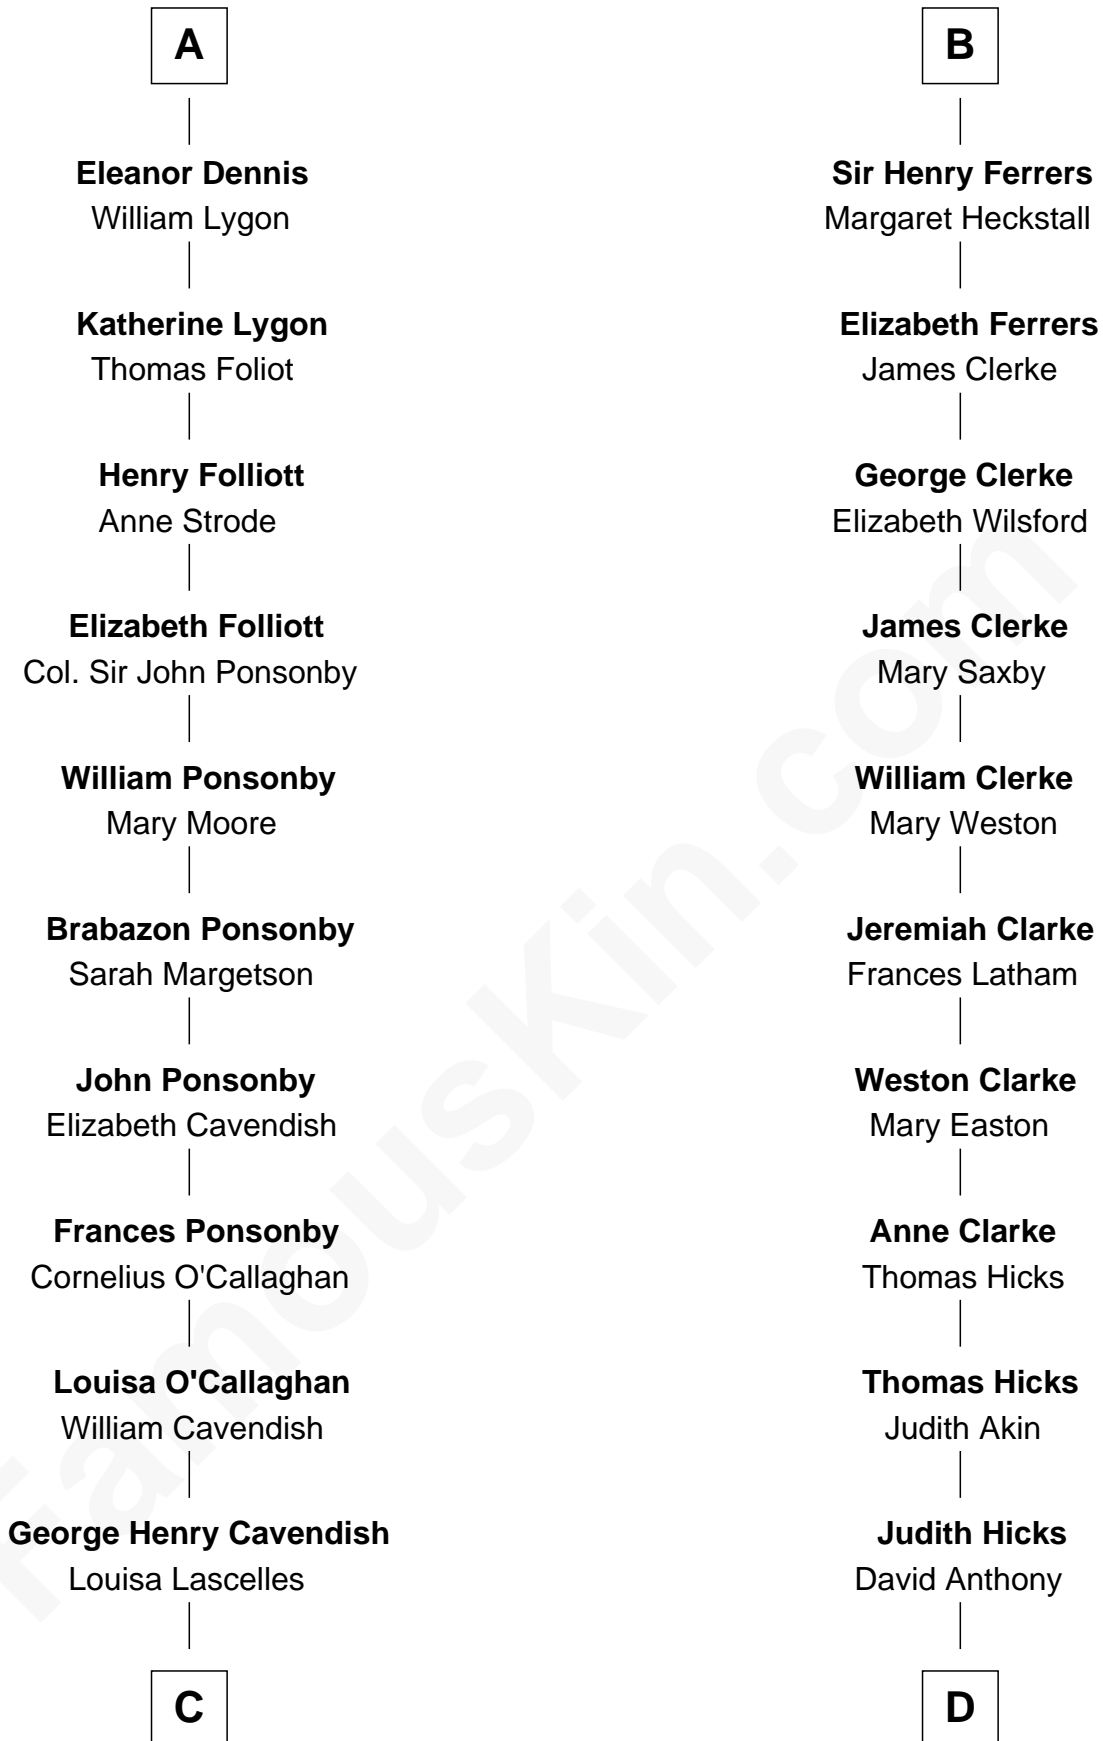

## Relationship Chart of

### Sarah Ferguson

*Duchess of York*

19th cousin 2 times removed of

**Susan B. Anthony**  
*Women's Rights Advocate*

**C**

**Susan Henrietta Cavendish**

Henry Robert Brand

**Margaret Brand**

Algernon Francis Holford Ferguson

**Andrew Henry Ferguson**

Marian Louisa Montagu-Douglas-Scott

**Ronald Ivor Ferguson**

Susan Mary Wright

**Sarah Ferguson**

*Duchess of York*

**D**

**Humphrey Anthony**

Hannah Lapham

**Daniel Anthony**

Lucy Read

**Susan B. Anthony**

*Women's Rights Advocate*