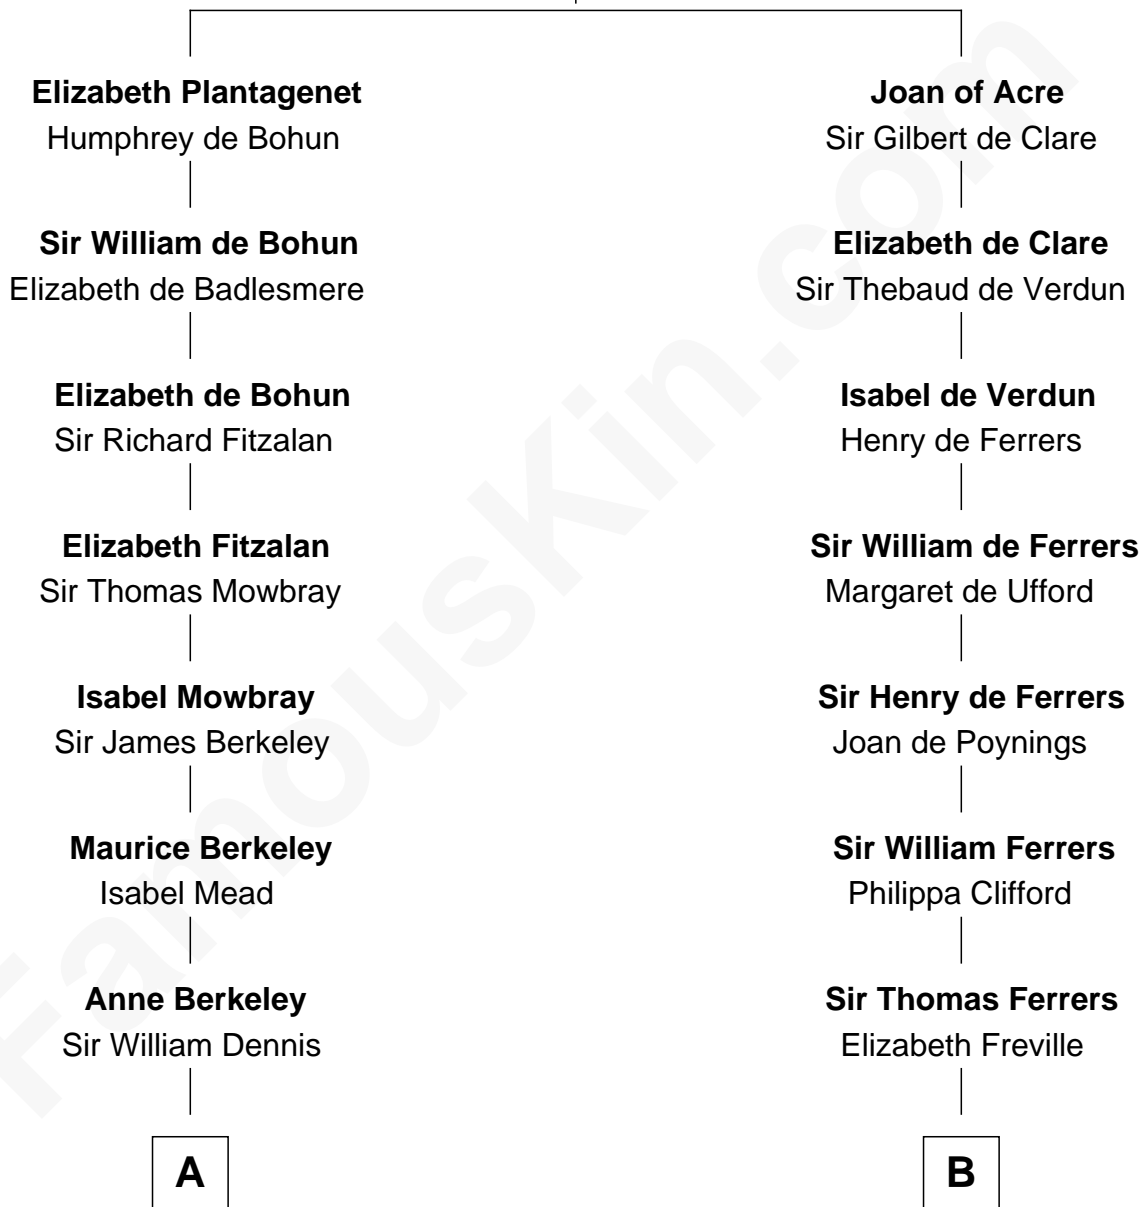

**FamousKin.com**  
**Relationship Chart of**  
**Sarah Ferguson**  
*Duchess of York*

19th cousin 2 times removed of

**Susan B. Anthony**  
*Women's Rights Advocate*

**Eleanor of Castile**  
 Edward I, King of England

**C**

**Susan Henrietta Cavendish**

Henry Robert Brand

**Margaret Brand**

Algernon Francis Holford Ferguson

**Andrew Henry Ferguson**

Marian Louisa Montagu-Douglas-Scott

**Ronald Ivor Ferguson**

Susan Mary Wright

**Sarah Ferguson**

*Duchess of York*

**D**

**Humphrey Anthony**

Hannah Lapham

**Daniel Anthony**

Lucy Read

**Susan B. Anthony**

*Women's Rights Advocate*