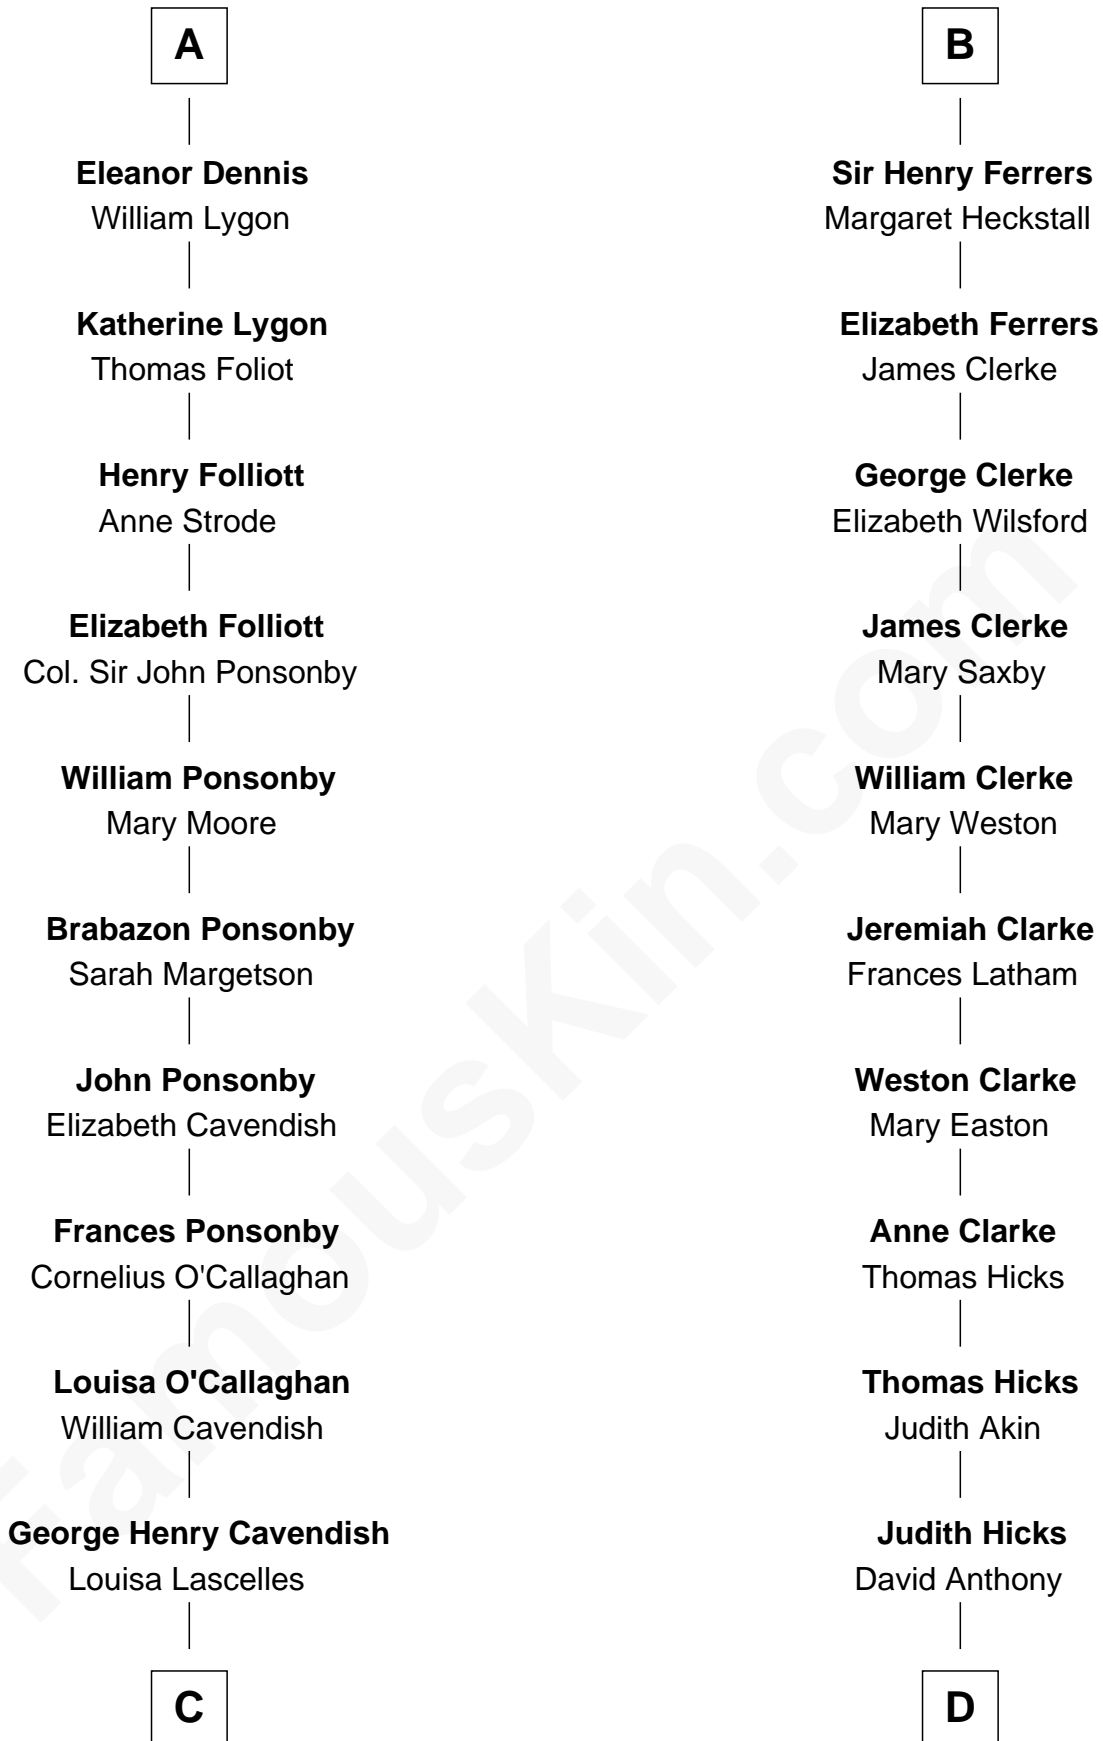

**FamousKin.com**  
**Relationship Chart of**  
**Sarah Ferguson**  
*Duchess of York*

19th cousin 2 times removed of

**Susan B. Anthony**  
*Women's Rights Advocate*

**Eleanor of Castile**  
 Edward I, King of England

**C**

**Susan Henrietta Cavendish**

Henry Robert Brand

**Margaret Brand**

Algernon Francis Holford Ferguson

**Andrew Henry Ferguson**

Marian Louisa Montagu-Douglas-Scott

**Ronald Ivor Ferguson**

Susan Mary Wright

**Sarah Ferguson**

*Duchess of York*

**D**

**Humphrey Anthony**

Hannah Lapham

**Daniel Anthony**

Lucy Read