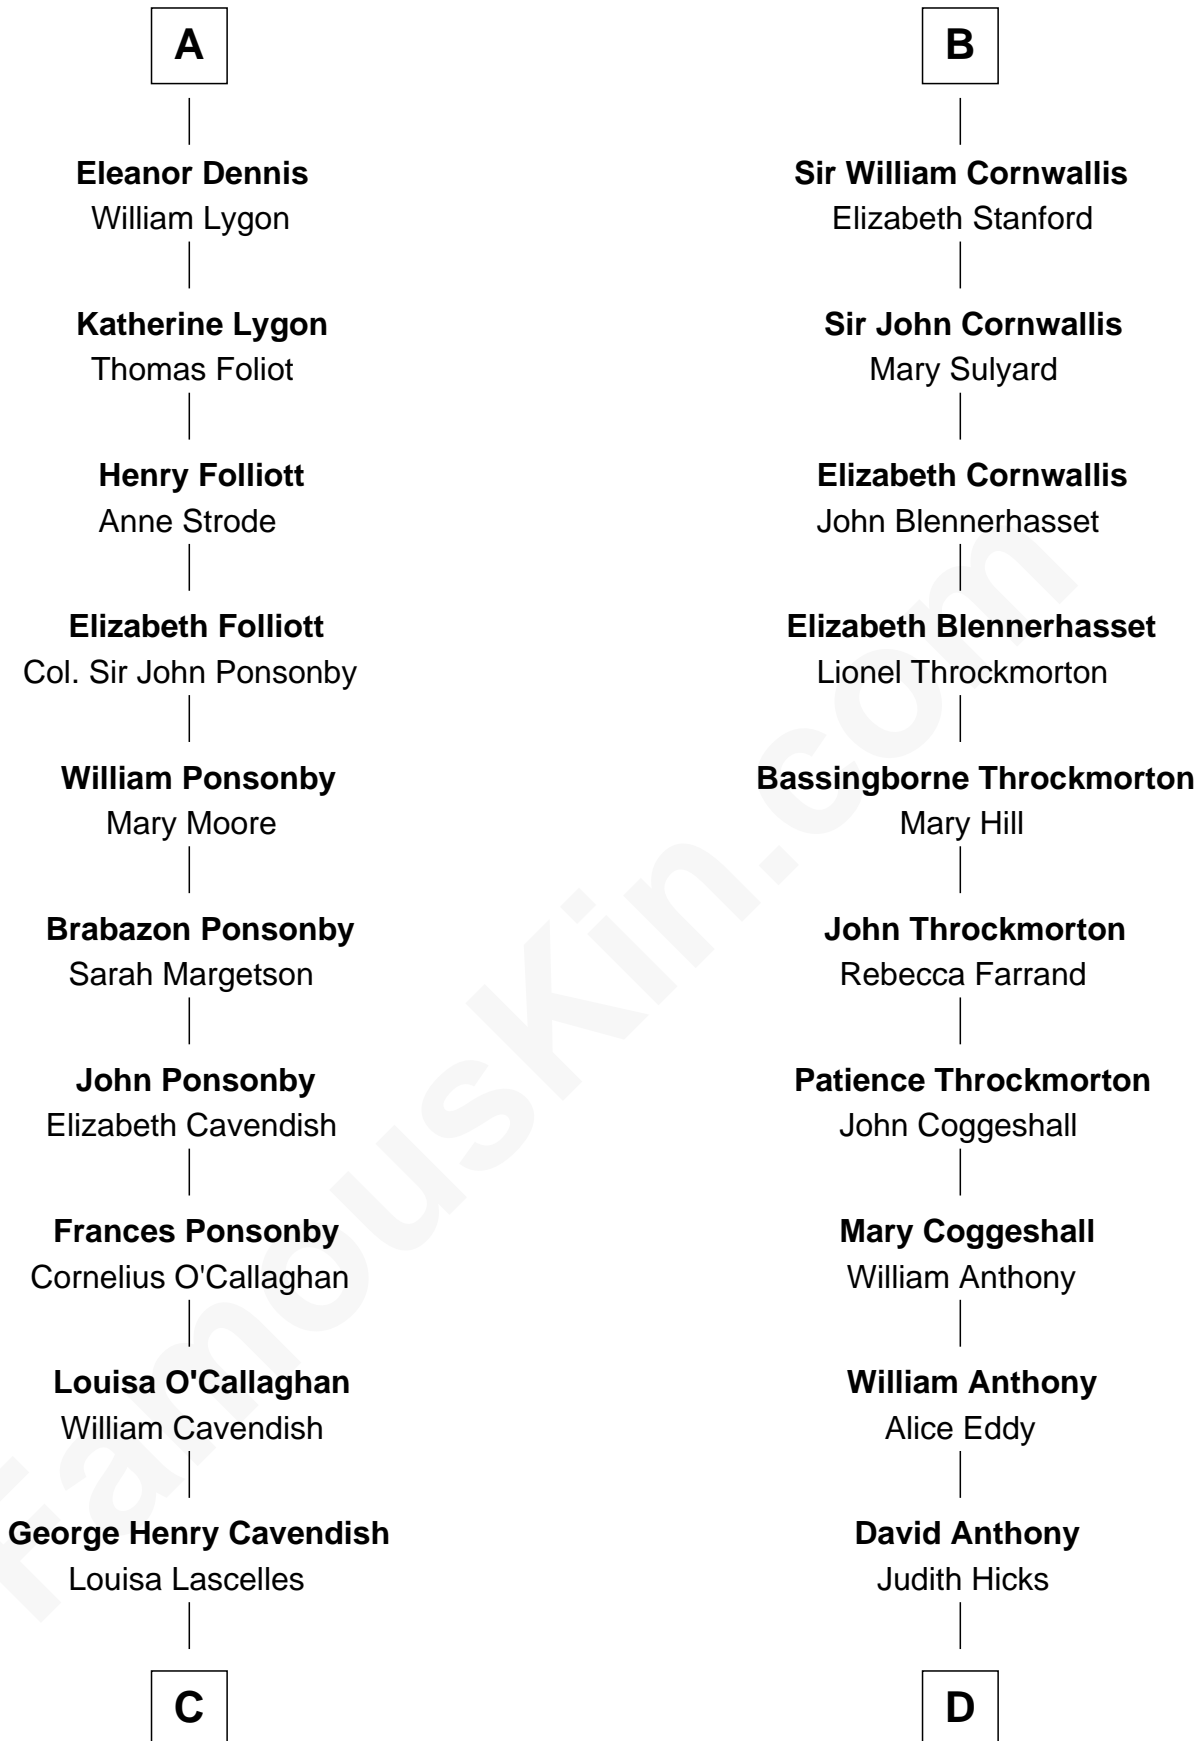

FamousKin.com
Relationship Chart of
Sarah Ferguson
Duchess of York

19th cousin 2 times removed of

Susan B. Anthony
Women's Rights Advocate

C

Susan Henrietta Cavendish

Henry Robert Brand

Margaret Brand

Algernon Francis Holford Ferguson

Andrew Henry Ferguson

Marian Louisa Montagu-Douglas-Scott

Ronald Ivor Ferguson

Susan Mary Wright

Sarah Ferguson

Duchess of York

D

Humphrey Anthony