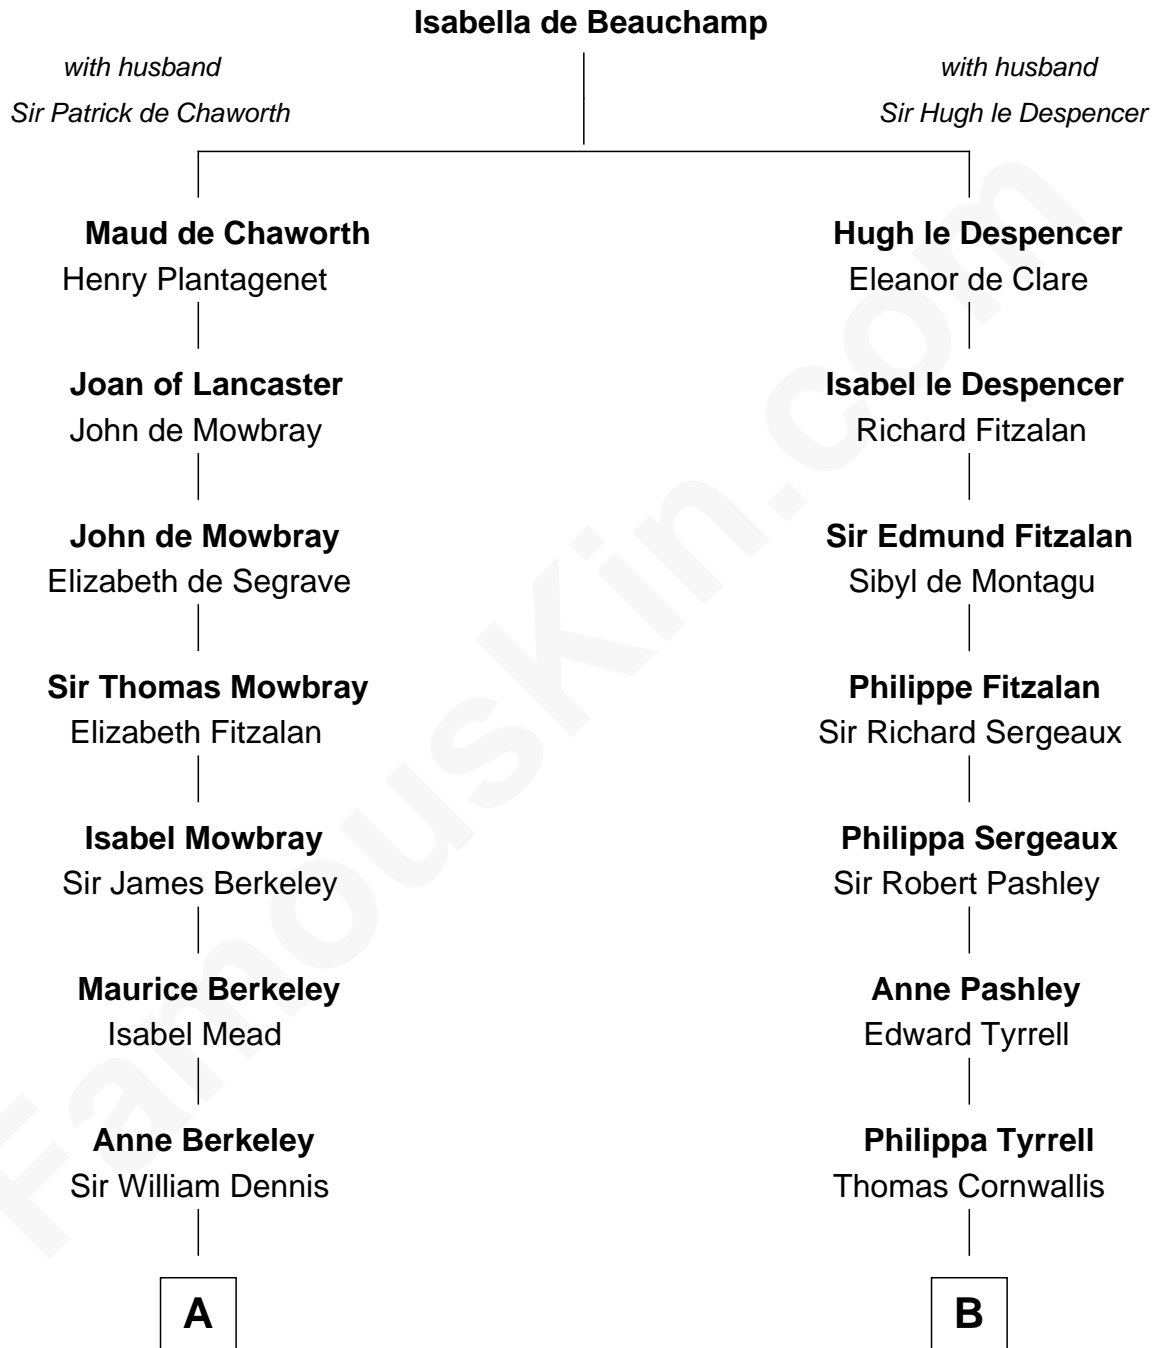

FamousKin.com
Relationship Chart of
Sarah Ferguson
Duchess of York

19th cousin 2 times removed of

Susan B. Anthony
Women's Rights Advocate

C

Susan Henrietta Cavendish

Henry Robert Brand

Margaret Brand

Algernon Francis Holford Ferguson

Andrew Henry Ferguson

Marian Louisa Montagu-Douglas-Scott

Ronald Ivor Ferguson

Susan Mary Wright

Sarah Ferguson

Duchess of York

D

Humphrey Anthony