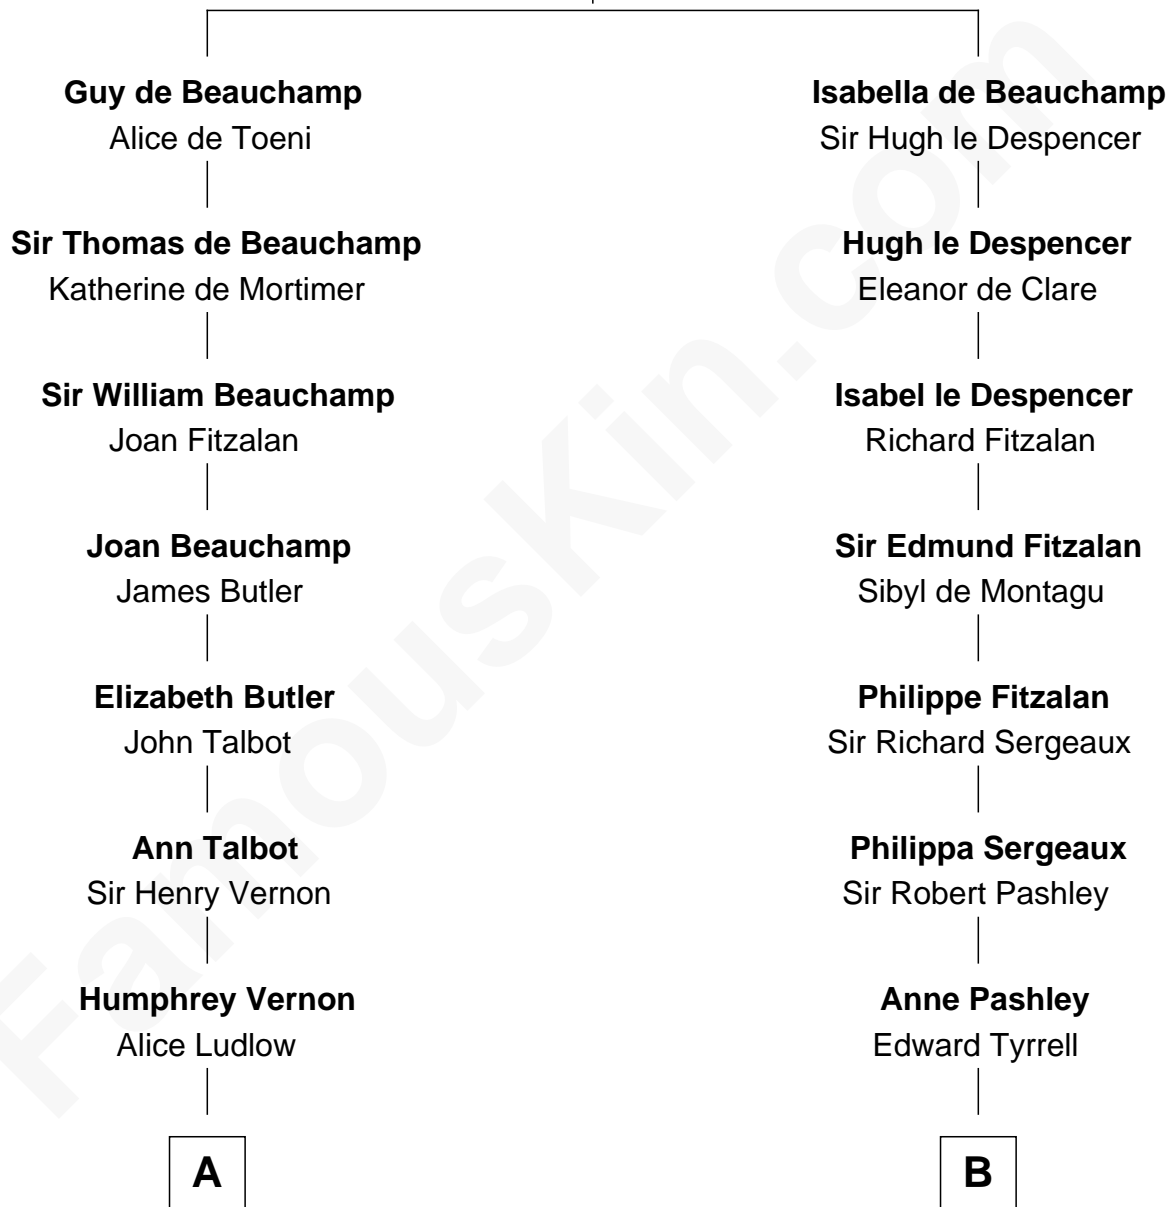

# FamousKin.com Relationship Chart of

**Sarah Ferguson**

*Duchess of York*

20th cousin 1 time removed of

**Susan B. Anthony**

*Women's Rights Advocate*

**William de Beauchamp**

Maud FitzJohn

**C**

**Louisa Jane Hamilton**

William Henry Walter Montagu-Douglas-Scott

**Herbert Andrew Montagu-Douglas-Scott**

Marie Josephine Edwards

**Marian Louisa Montagu-Douglas-Scott**

Andrew Henry Ferguson

**Ronald Ivor Ferguson**

Susan Mary Wright

**Sarah Ferguson**

*Duchess of York*

**D**

**David Anthony**

Judith Hicks

**Humphrey Anthony**

Hannah Lapham