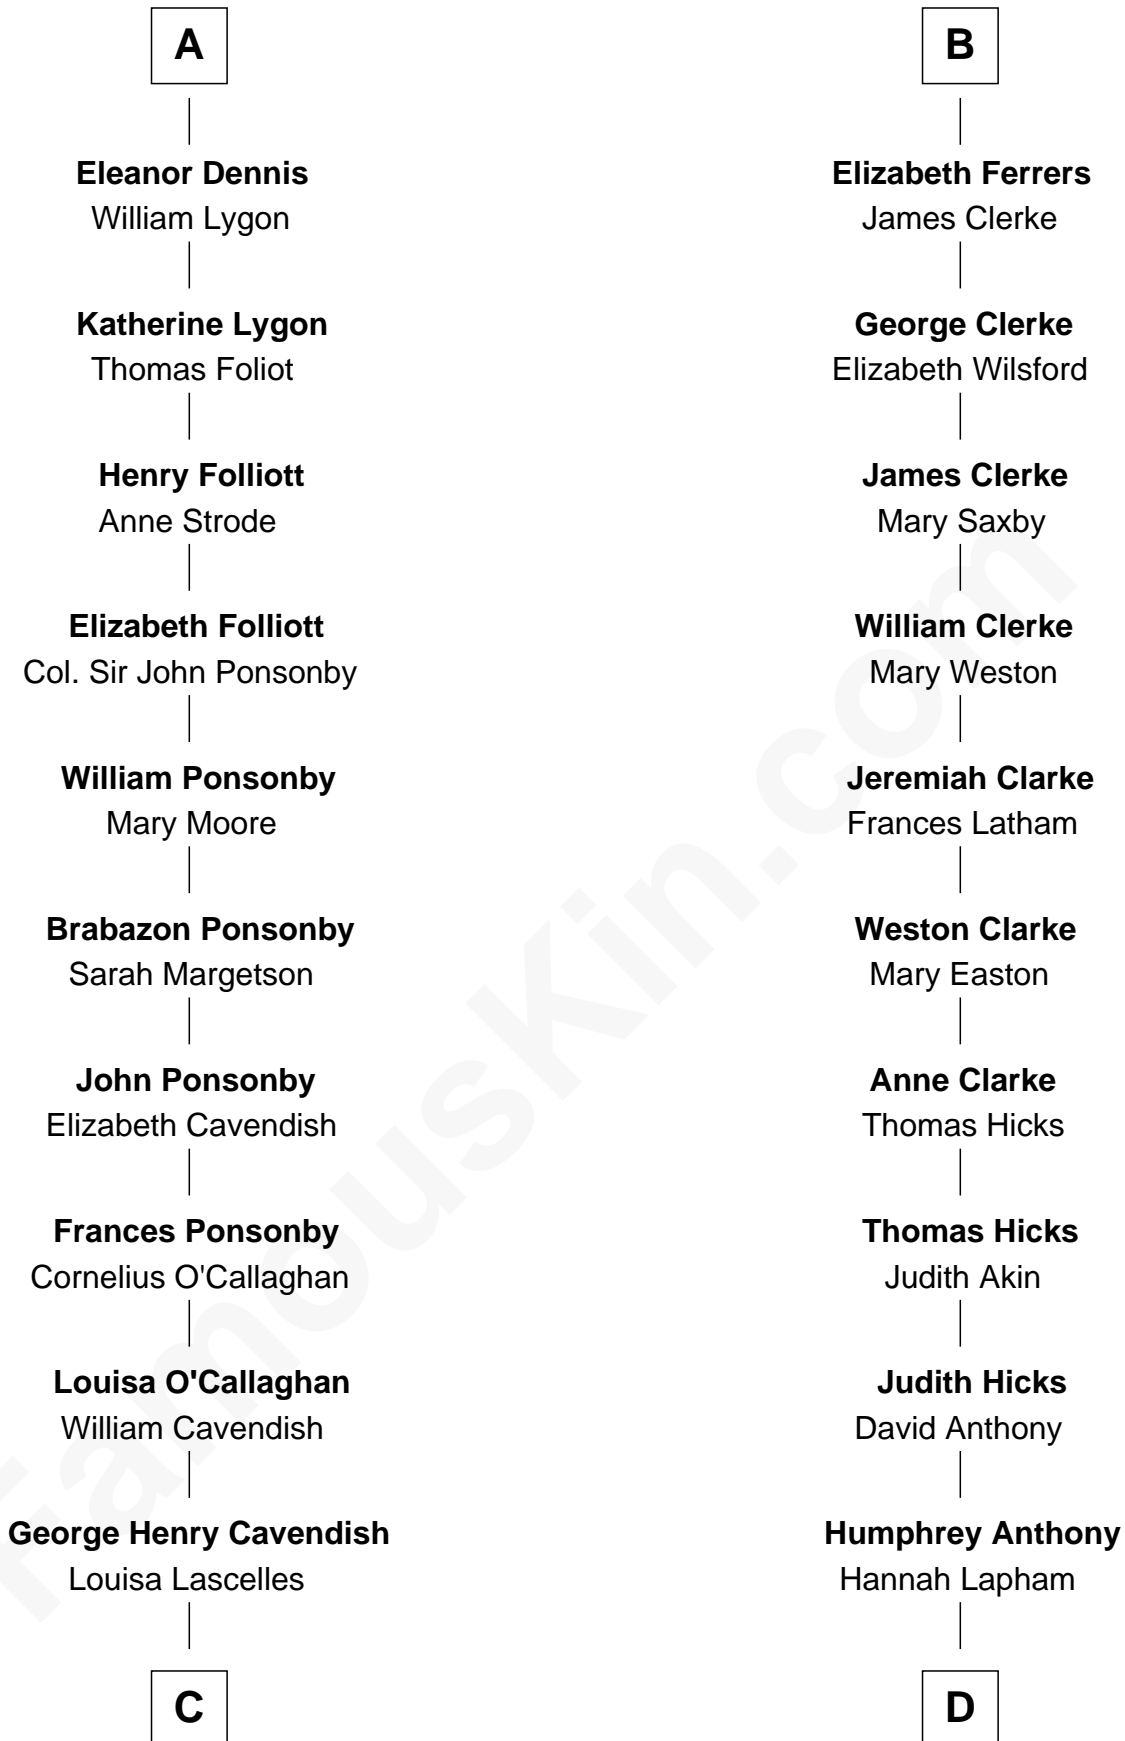

FamousKin.com Relationship Chart of

Sarah Ferguson

Duchess of York

18th cousin 3 times removed of

Susan B. Anthony

Women's Rights Advocate

Thomas de Clare
Juliana FitzMaurice

Margaret de Clare
Bartholomew de Badlesmere

Elizabeth de Badlesmere
Sir William de Bohun

Elizabeth de Bohun
Sir Richard Fitzalan

Elizabeth Fitzalan
Sir Thomas Mowbray

Isabel Mowbray
Sir James Berkeley

Maurice Berkeley
Isabel Mead

Anne Berkeley
Sir William Dennis

A

Margaret de Clare
Bartholomew de Badlesmere

Margery de Badlesmere
Sir William de Ros

Maud de Roos
John de Welles

Margery de Welles
Stephen le Scrope

Maude le Scrope
Sir Baldwin Freville

Elizabeth Freville
Sir Thomas Ferrers

Sir Henry Ferrers
Margaret Heckstall

B

C

Susan Henrietta Cavendish

Henry Robert Brand

Margaret Brand

Algernon Francis Holford Ferguson

Andrew Henry Ferguson