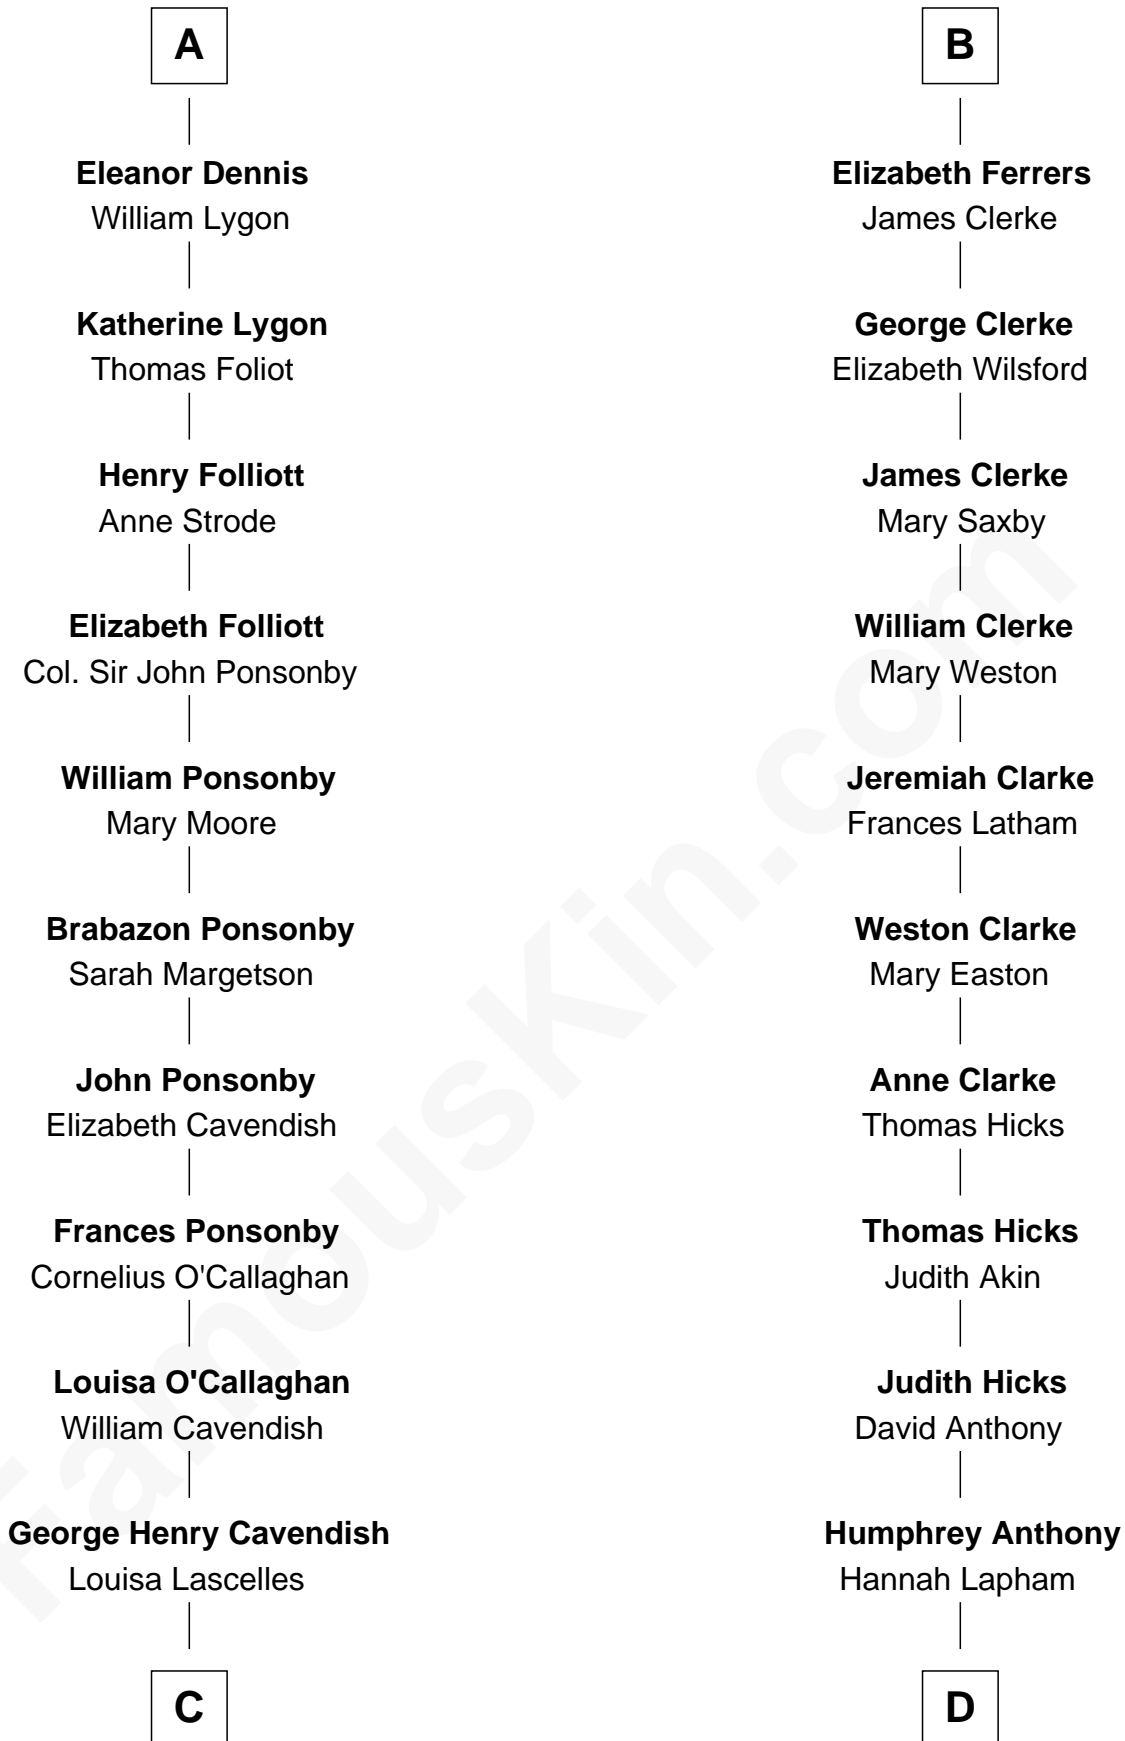

FamousKin.com
Relationship Chart of
Sarah Ferguson
Duchess of York

18th cousin 3 times removed of

Susan B. Anthony
Women's Rights Advocate

Gunselm de Badlesmere

C

Susan Henrietta Cavendish

Henry Robert Brand

Margaret Brand

Algernon Francis Holford Ferguson

Andrew Henry Ferguson

Marian Louisa Montagu-Douglas-Scott

Ronald Ivor Ferguson

Susan Mary Wright

Sarah Ferguson

Duchess of York

D

Daniel Anthony

Lucy Read

Susan B. Anthony

Women's Rights Advocate

FamousKin.com