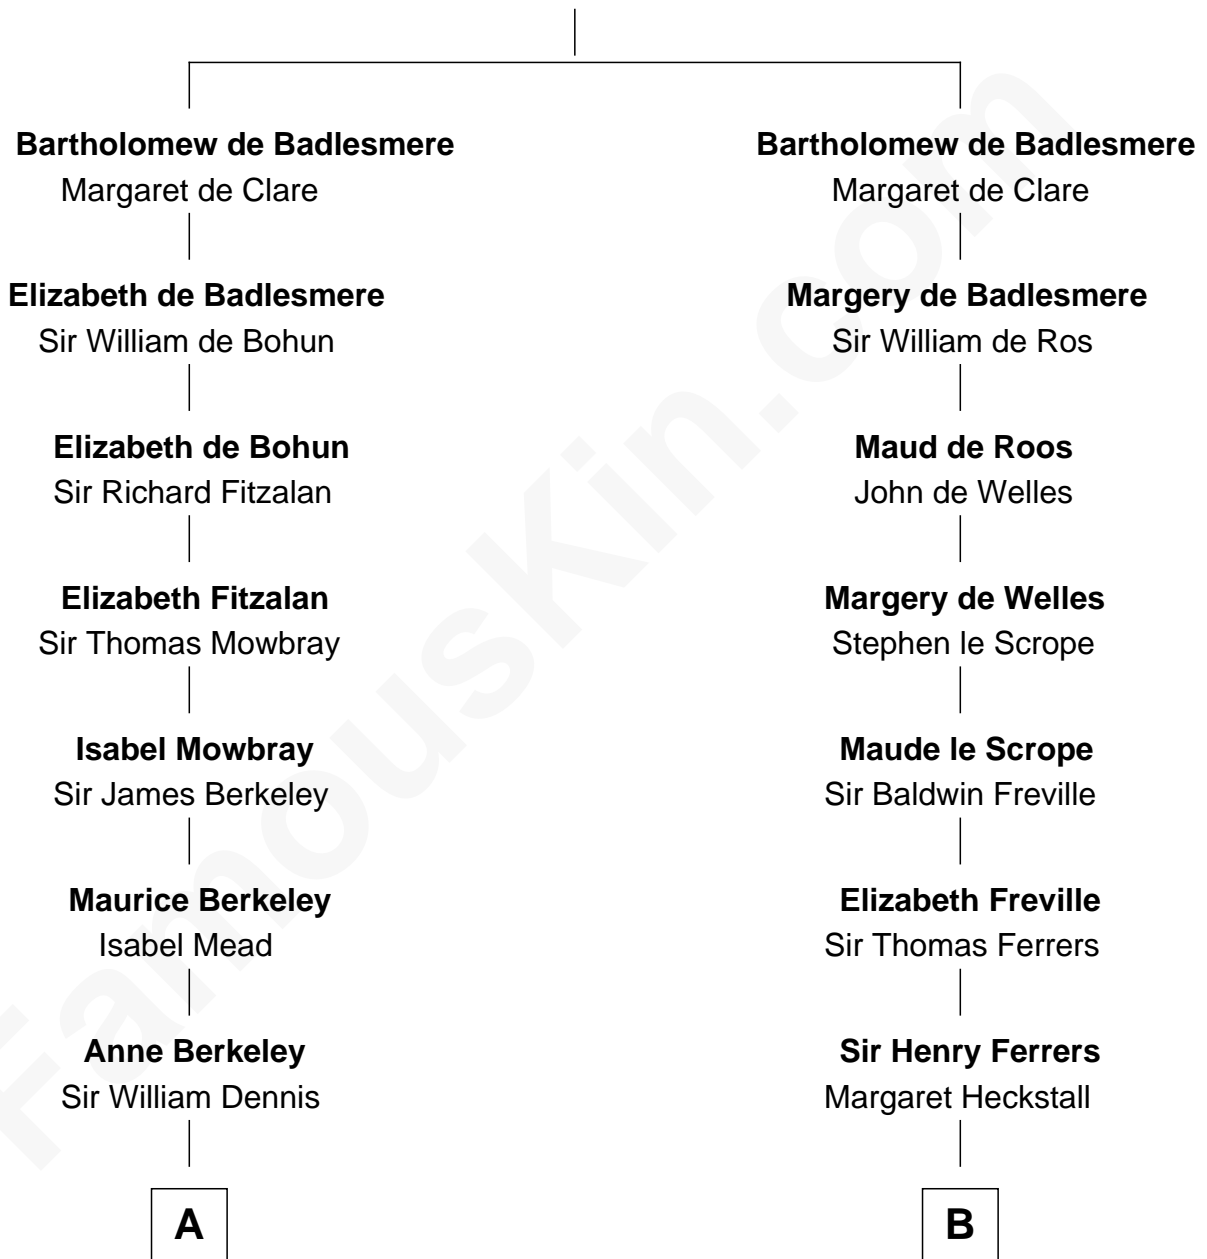

FamousKin.com
Relationship Chart of
Sarah Ferguson
Duchess of York

18th cousin 3 times removed of

Susan B. Anthony
Women's Rights Advocate

Gunselm de Badlesmere

C

Susan Henrietta Cavendish

Henry Robert Brand

Margaret Brand

Algernon Francis Holford Ferguson

Andrew Henry Ferguson

Marian Louisa Montagu-Douglas-Scott

Ronald Ivor Ferguson

Susan Mary Wright

Sarah Ferguson

Duchess of York

D

Daniel Anthony

Lucy Read

Susan B. Anthony

Women's Rights Advocate

FamousKin.com