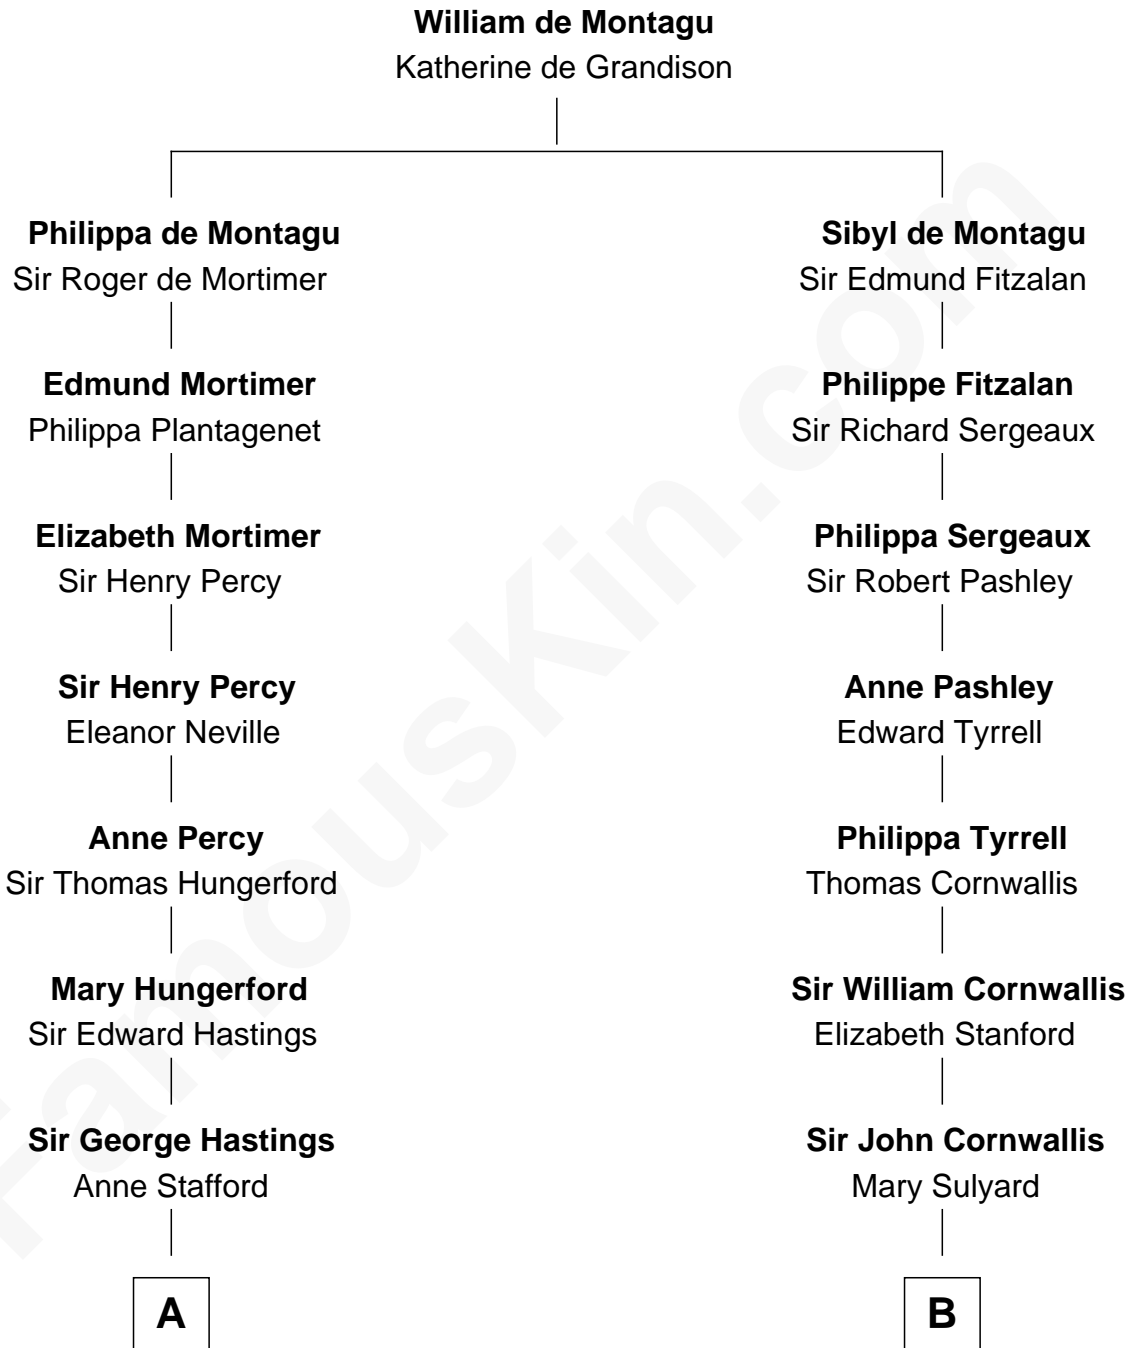

## Relationship Chart of

### Sarah Ferguson

*Duchess of York*

17th cousin 4 times removed of

**Susan B. Anthony**  
*Women's Rights Advocate*

**C**

**Louisa Jane Hamilton**

William Henry Walter Montagu-Douglas-Scott

**Herbert Andrew Montagu-Douglas-Scott**

Marie Josephine Edwards

**Marian Louisa Montagu-Douglas-Scott**

Andrew Henry Ferguson

**Ronald Ivor Ferguson**

Susan Mary Wright

**Sarah Ferguson**

*Duchess of York*

Sarah Ferguson photo by [Norbert Aepli](#) ([CC BY 3.0](#))