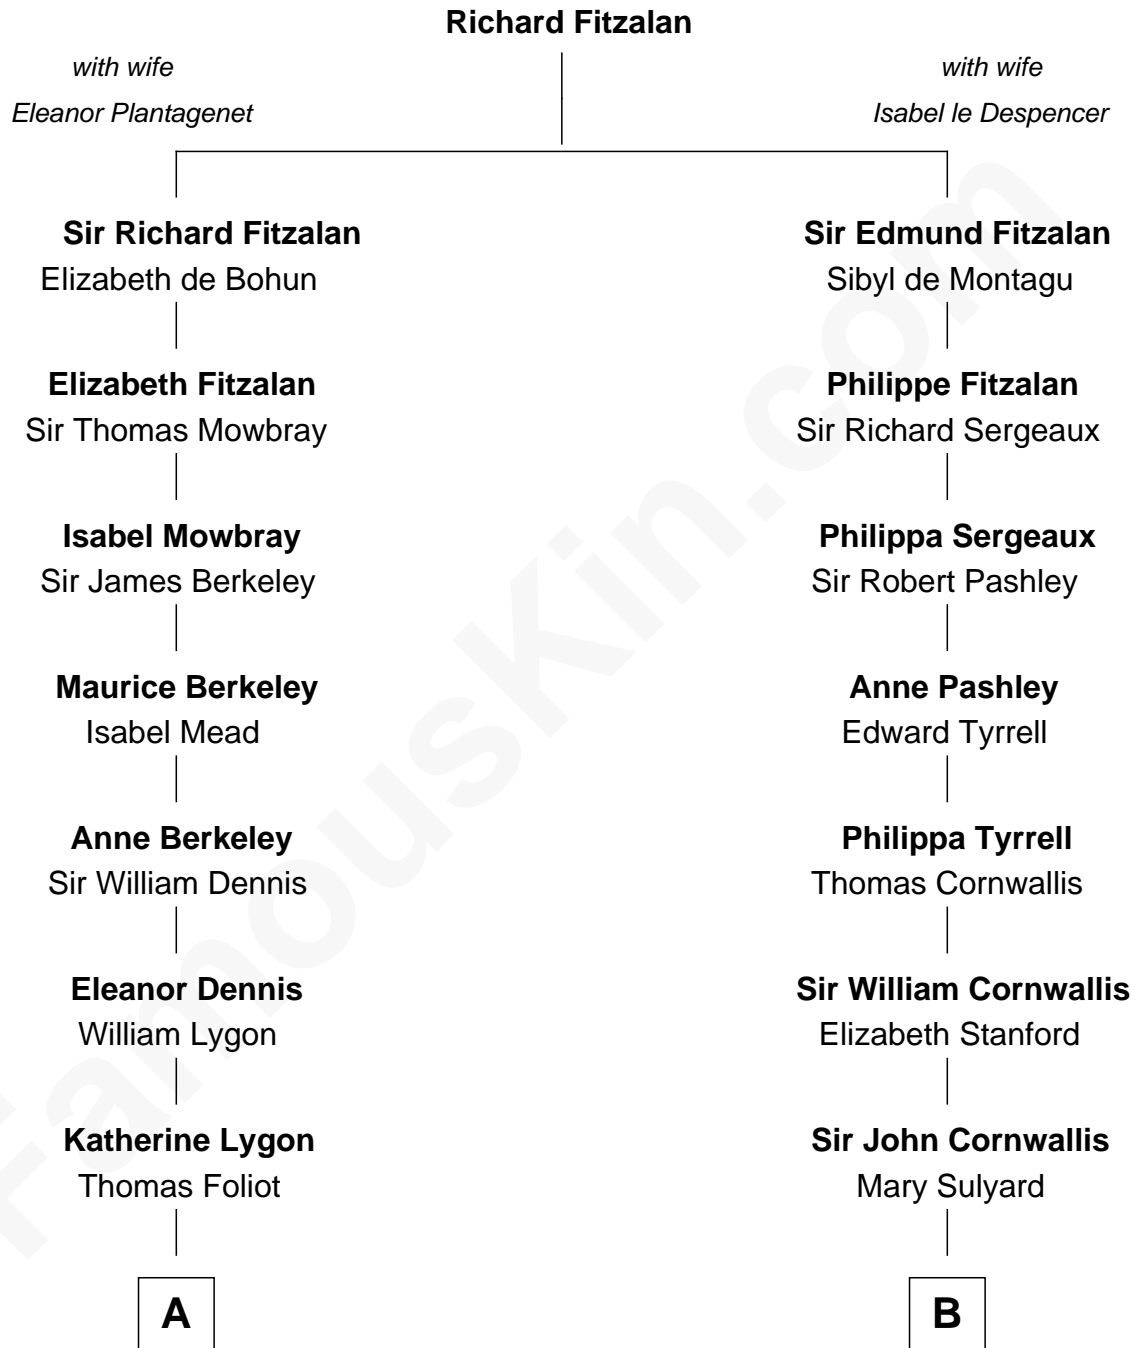

FamousKin.com

Relationship Chart of

Sarah Ferguson

Duchess of York

17th cousin 2 times removed of

Susan B. Anthony
Women's Rights Advocate

C

—
Andrew Henry Ferguson

Marian Louisa Montagu-Douglas-Scott

—
Ronald Ivor Ferguson

Susan Mary Wright

—
Sarah Ferguson

Duchess of York

FamousKin.com