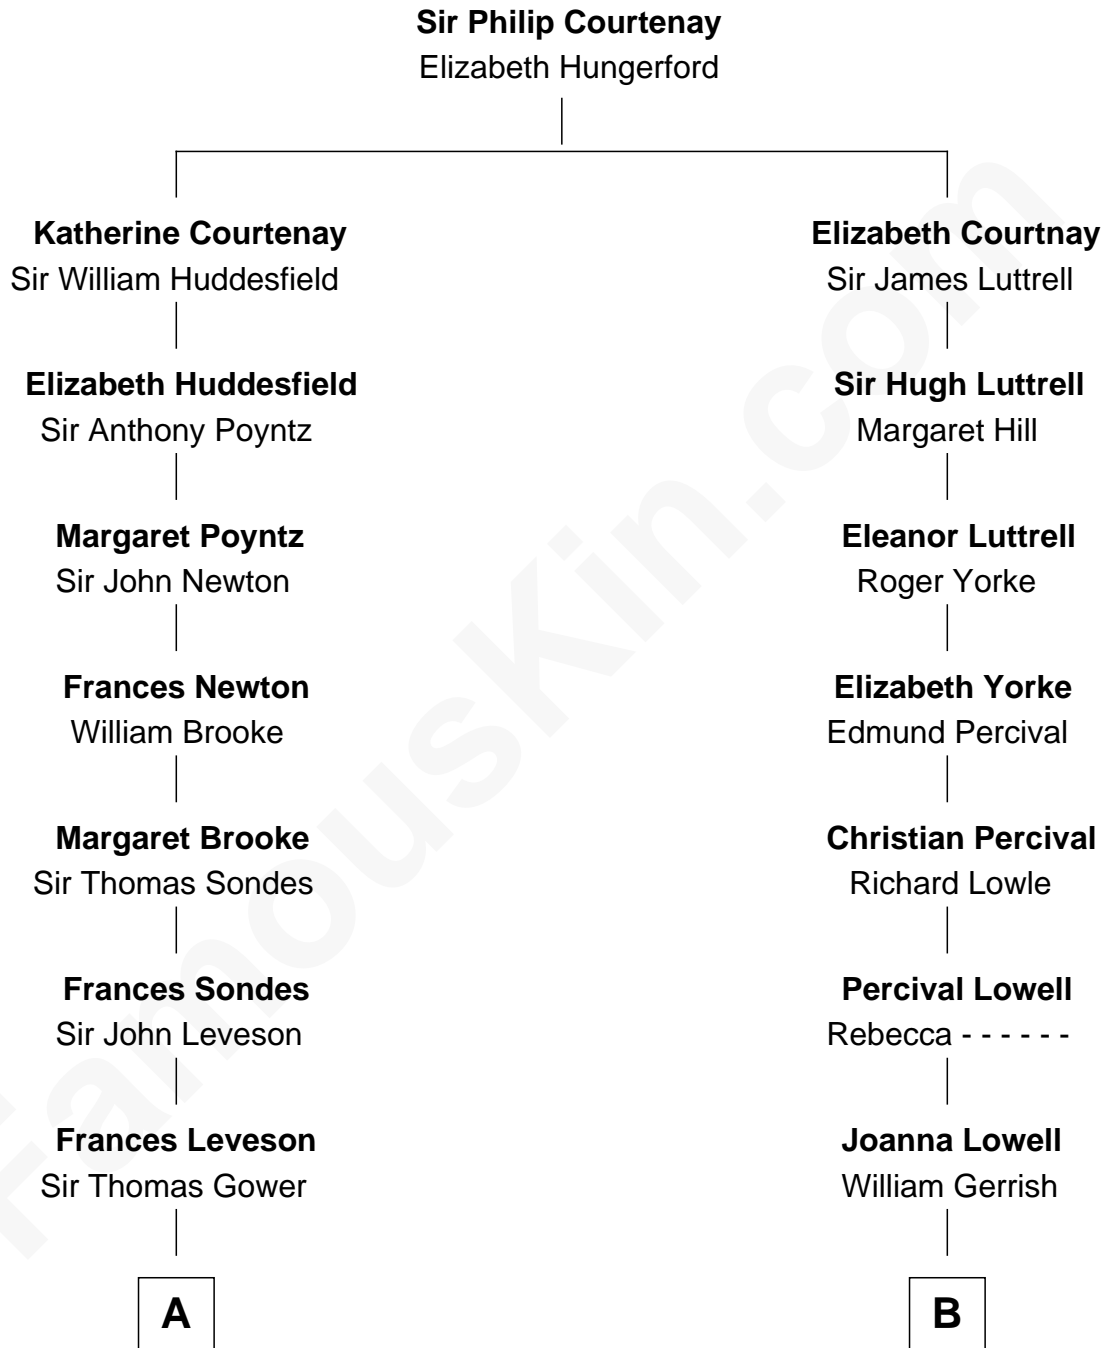

**FamousKin.com**  
**Relationship Chart of**  
**Sarah Ferguson**  
*Duchess of York*

**16th cousin 2 times removed of**  
**Dick Cheney**  
*46th U.S. Vice-President*

—  
**Ronald Ivor Ferguson**

Susan Mary Wright

—  
**Sarah Ferguson**

*Duchess of York*

FamousKin.com