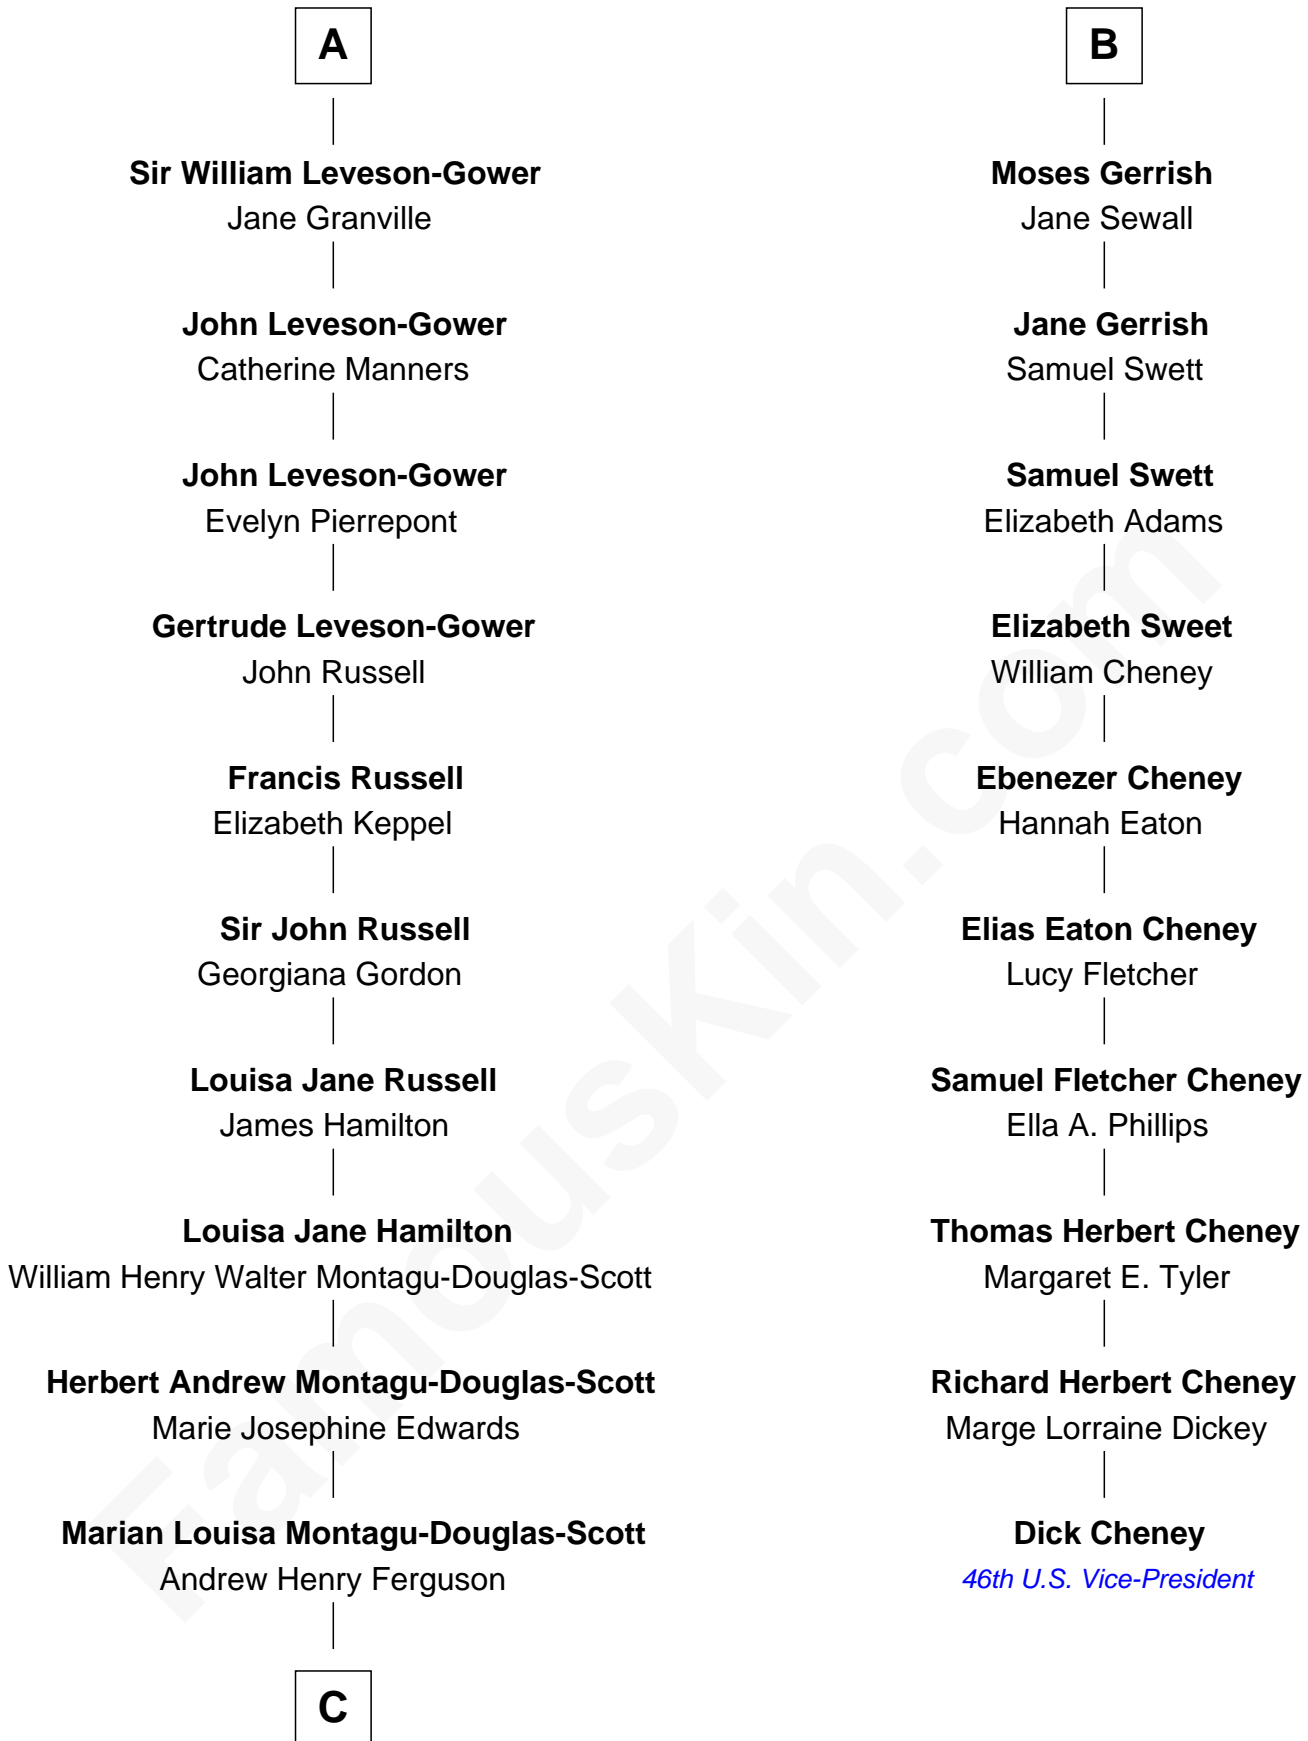

**FamousKin.com**  
**Relationship Chart of**  
**Sarah Ferguson**  
*Duchess of York*

**16th cousin 2 times removed of**  
**Dick Cheney**  
*46th U.S. Vice-President*

—  
**Ronald Ivor Ferguson**

Susan Mary Wright

—  
**Sarah Ferguson**

*Duchess of York*

FamousKin.com