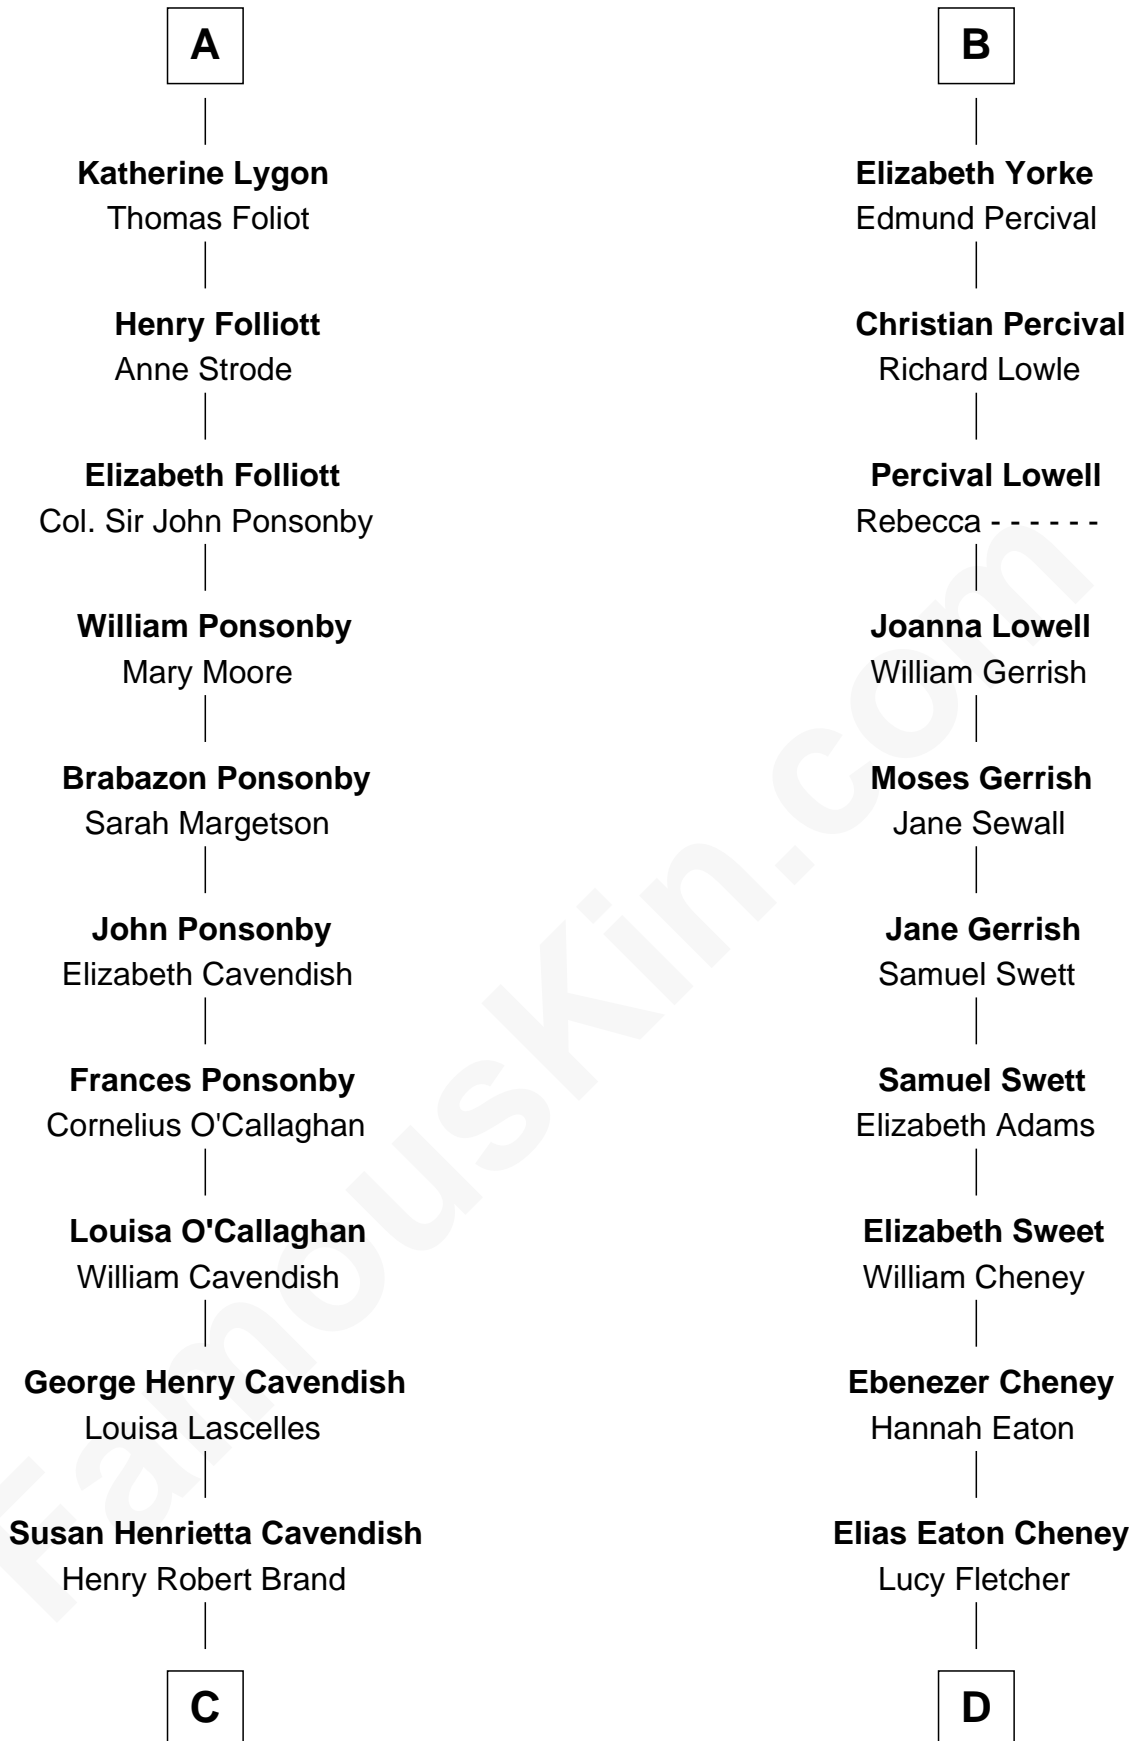

FamousKin.com Relationship Chart of

Sarah Ferguson

Duchess of York

20th cousin of

Dick Cheney

46th U.S. Vice-President

Humphrey de Bohun

Elizabeth Plantagenet

Sir William de Bohun
Elizabeth de Badlesmere

Elizabeth de Bohun
Sir Richard Fitzalan

Elizabeth Fitzalan
Sir Thomas Mowbray

Isabel Mowbray
Sir James Berkeley

Maurice Berkeley
Isabel Mead

Anne Berkeley
Sir William Dennis

Eleanor Dennis
William Lygon

A

Margaret de Bohun
Sir Hugh de Courtnay

Elizabeth de Courtnay
Sir Andrew Luttrell

Sir Hugh Luttrell
Catherine de Beaumont

Sir John Luttrell
Margaret Touchet

Sir James Luttrell
Elizabeth Courtnay

Sir Hugh Luttrell
Margaret Hill

Eleanor Luttrell
Roger Yorke

B

C

Margaret Brand
Algernon Francis Holford Ferguson

Andrew Henry Ferguson
Marian Louisa Montagu-Douglas-Scott

Ronald Ivor Ferguson
Susan Mary Wright