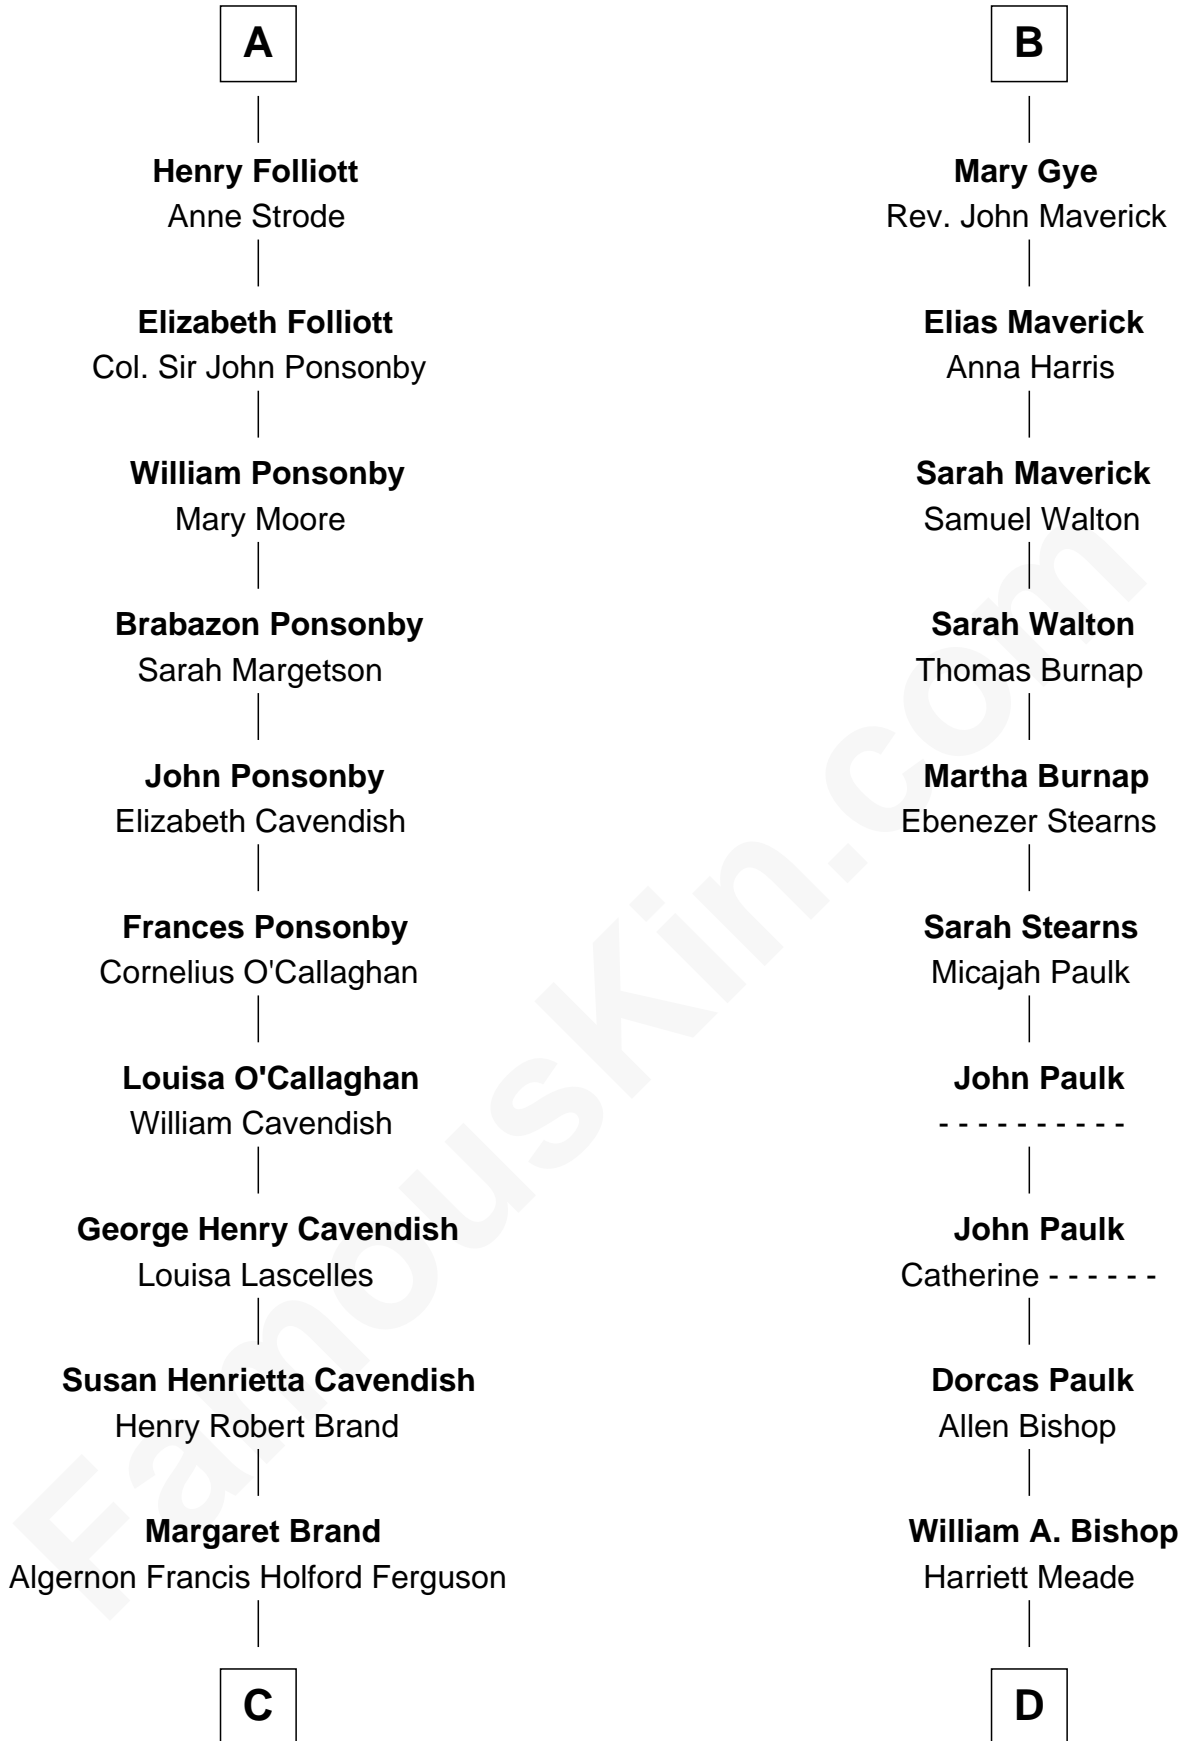

FamousKin.com Relationship Chart of

Sarah Ferguson

Duchess of York

19th cousin 1 time removed of

Michael Strahan

NFL Player and TV Personality

Richard Fitzalan
Eleanor Plantagenet

Sir Richard Fitzalan
Elizabeth de Bohun

Elizabeth Fitzalan
Sir Thomas Mowbray

Isabel Mowbray
Sir James Berkeley

Maurice Berkeley
Isabel Mead

Anne Berkeley
Sir William Dennis

Eleanor Dennis
William Lygon

Katherine Lygon
Thomas Foliot

A

John Fitzalan
Eleanor Maltravers

Joan Fitzalan
Sir William Echyngham

Joan Echyngham
Sir John Bayntun

Henry Bayntun

Jane Bayntun
Thomas Prowse

Mary Prowse
John Gye

Robert Gye
Grace Dowrish

B

C