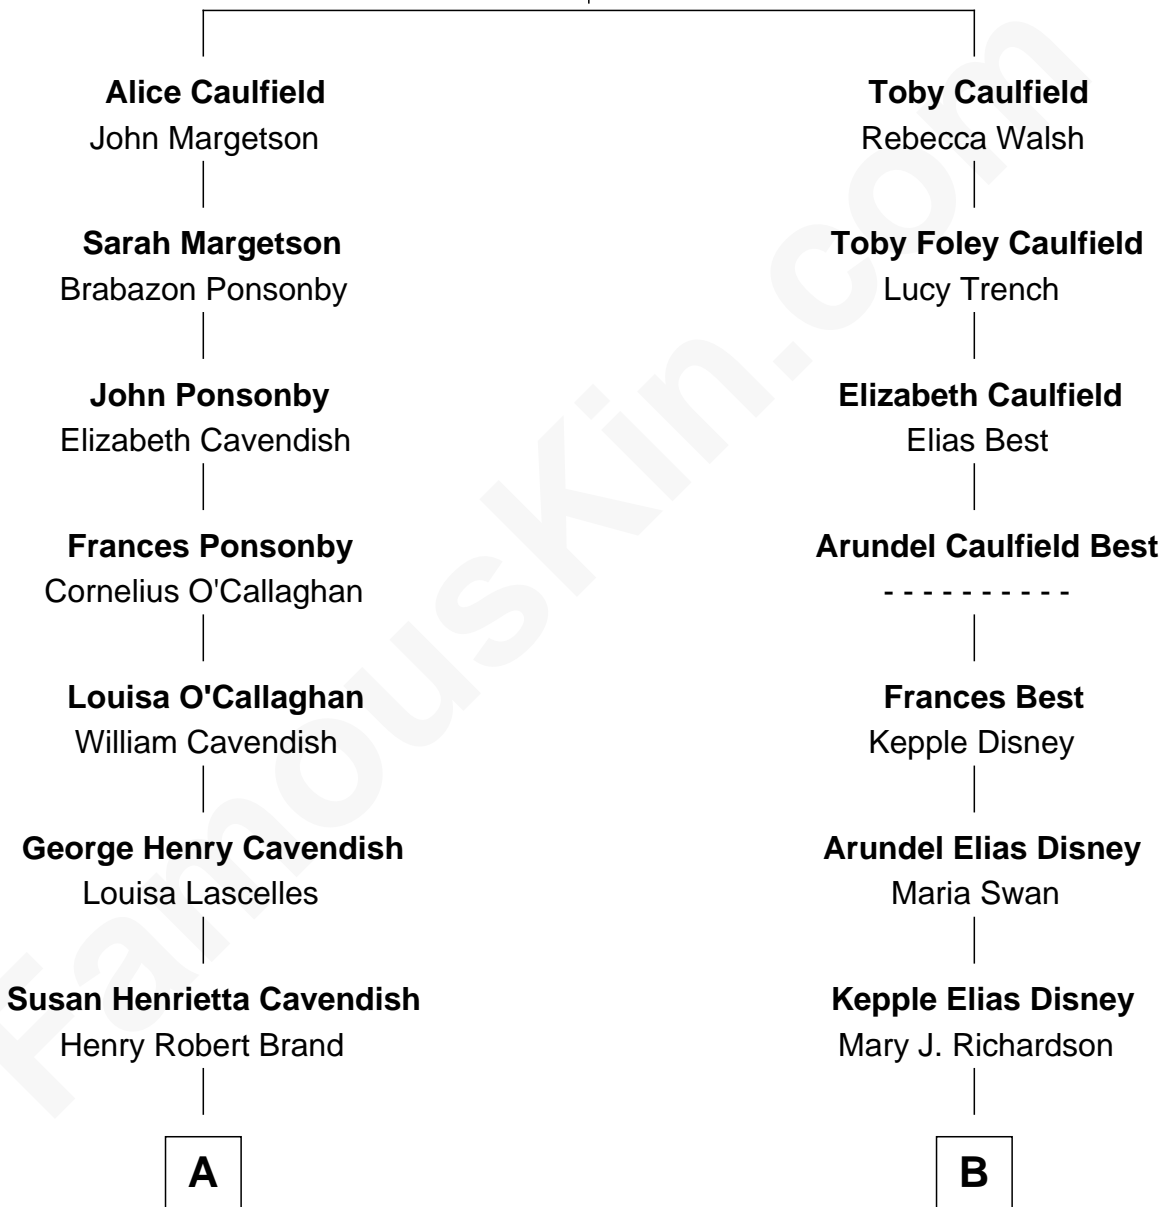

FamousKin.com Relationship Chart of

Sarah Ferguson

Duchess of York

8th cousin 2 times removed of

Walt Disney

Co-Founder of The Walt Disney Company

William Caulfield

Sarah Moore

A

Margaret Brand
Algernon Francis Holford Ferguson

Andrew Henry Ferguson
Marian Louisa Montagu-Douglas-Scott

Ronald Ivor Ferguson
Susan Mary Wright

Sarah Ferguson
Duchess of York

B

Elias Charles Disney
Flora Call