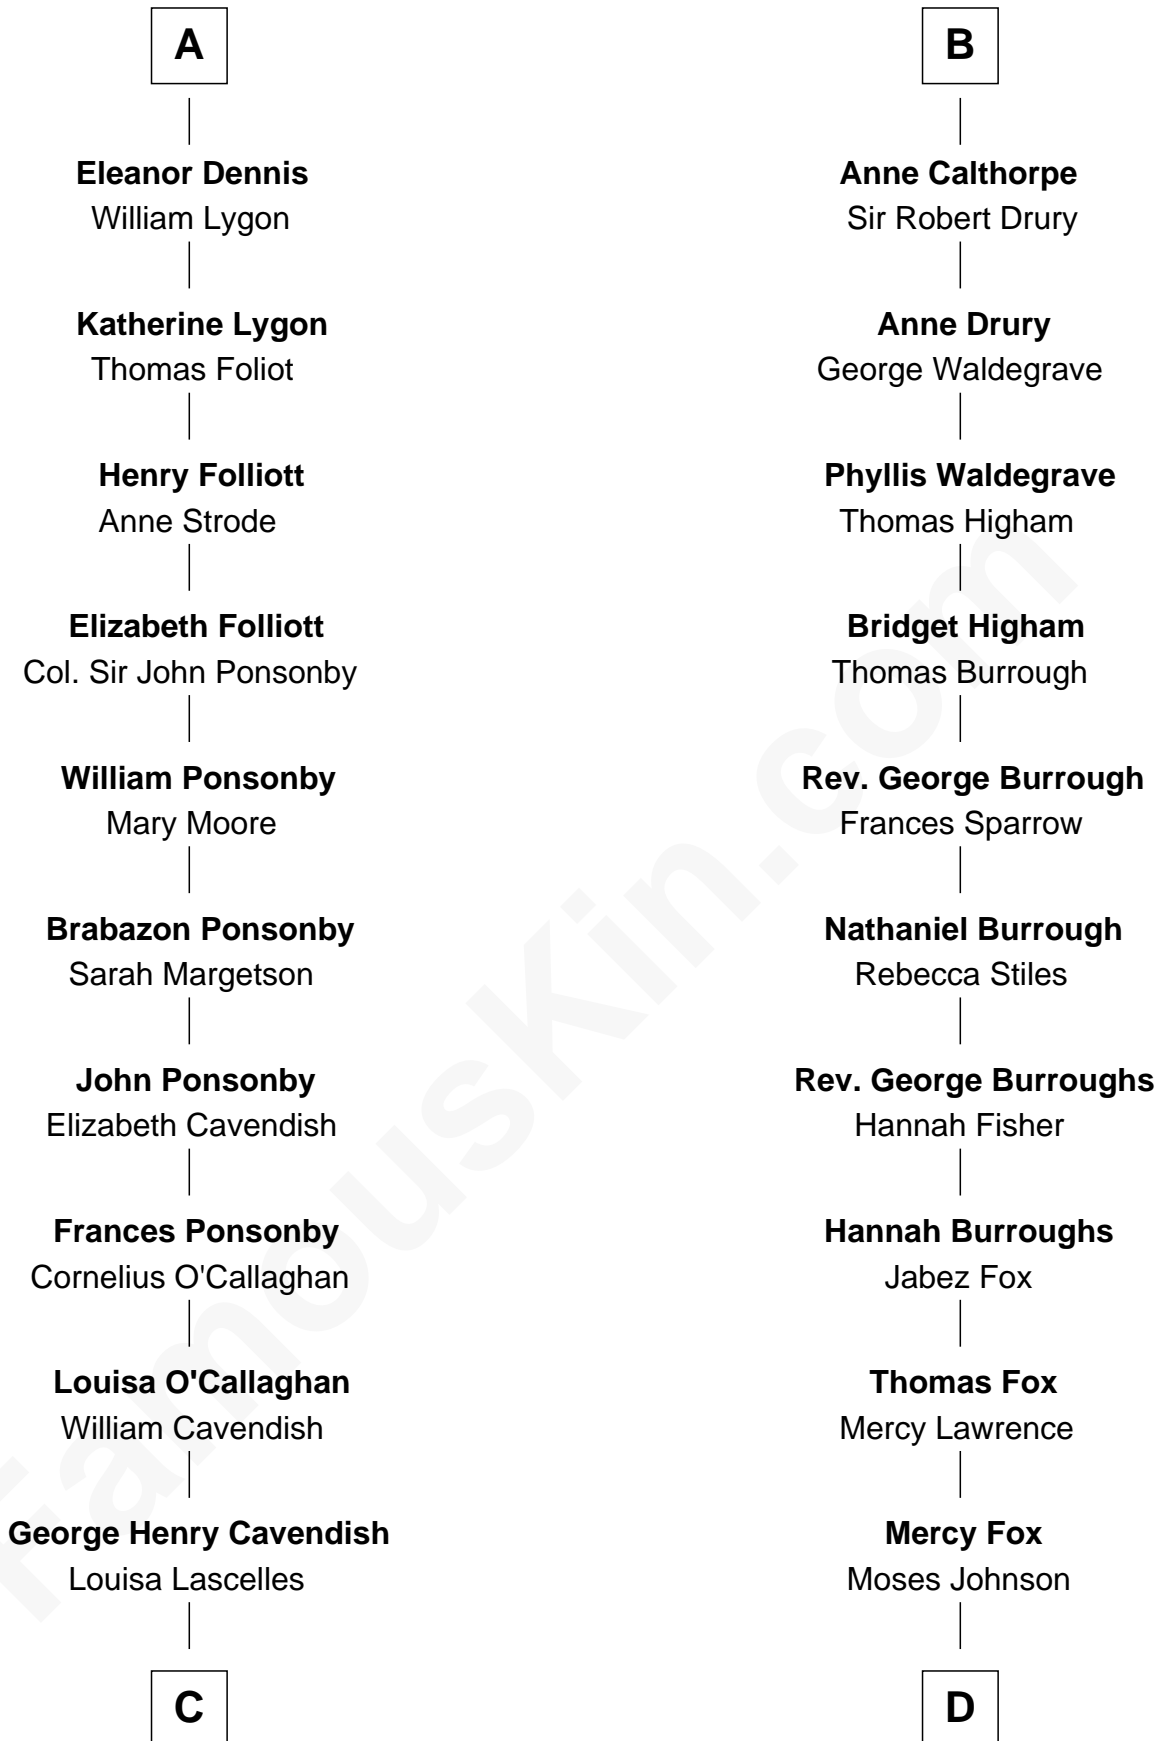

FamousKin.com Relationship Chart of

Sarah Ferguson

Duchess of York

21st cousin of

Walt Disney

Co-Founder of The Walt Disney Company

C

Susan Henrietta Cavendish

Henry Robert Brand

Margaret Brand

Algernon Francis Holford Ferguson

Andrew Henry Ferguson

Marian Louisa Montagu-Douglas-Scott

Ronald Ivor Ferguson

Susan Mary Wright

Sarah Ferguson

Duchess of York

D

Fanny Johnson

John Call

Eber Call

Violette Lawrence

Charles Call

Henrietta Gross