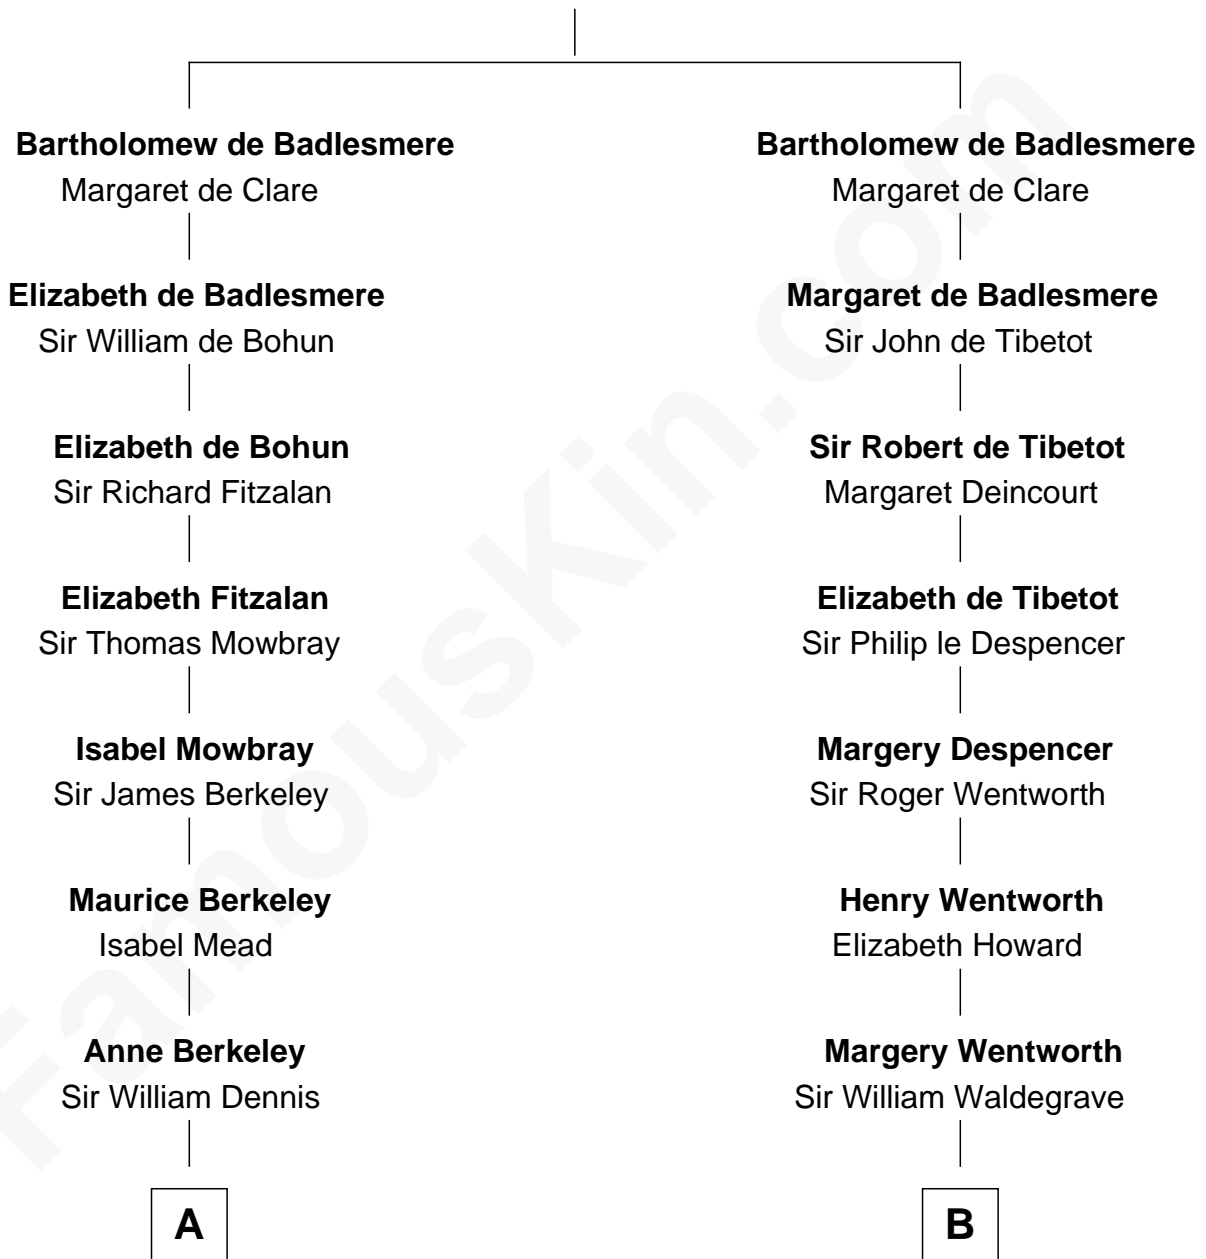

FamousKin.com Relationship Chart of

Sarah Ferguson

Duchess of York

20th cousin 1 time removed of

Walt Disney

Co-Founder of The Walt Disney Company

Gunselm de Badlesmere

C

Susan Henrietta Cavendish

Henry Robert Brand

Margaret Brand

Algernon Francis Holford Ferguson

Andrew Henry Ferguson

Marian Louisa Montagu-Douglas-Scott

Ronald Ivor Ferguson

Susan Mary Wright

Sarah Ferguson

Duchess of York

D

Eber Call

Violette Lawrence

Charles Call

Henrietta Gross

Flora Call