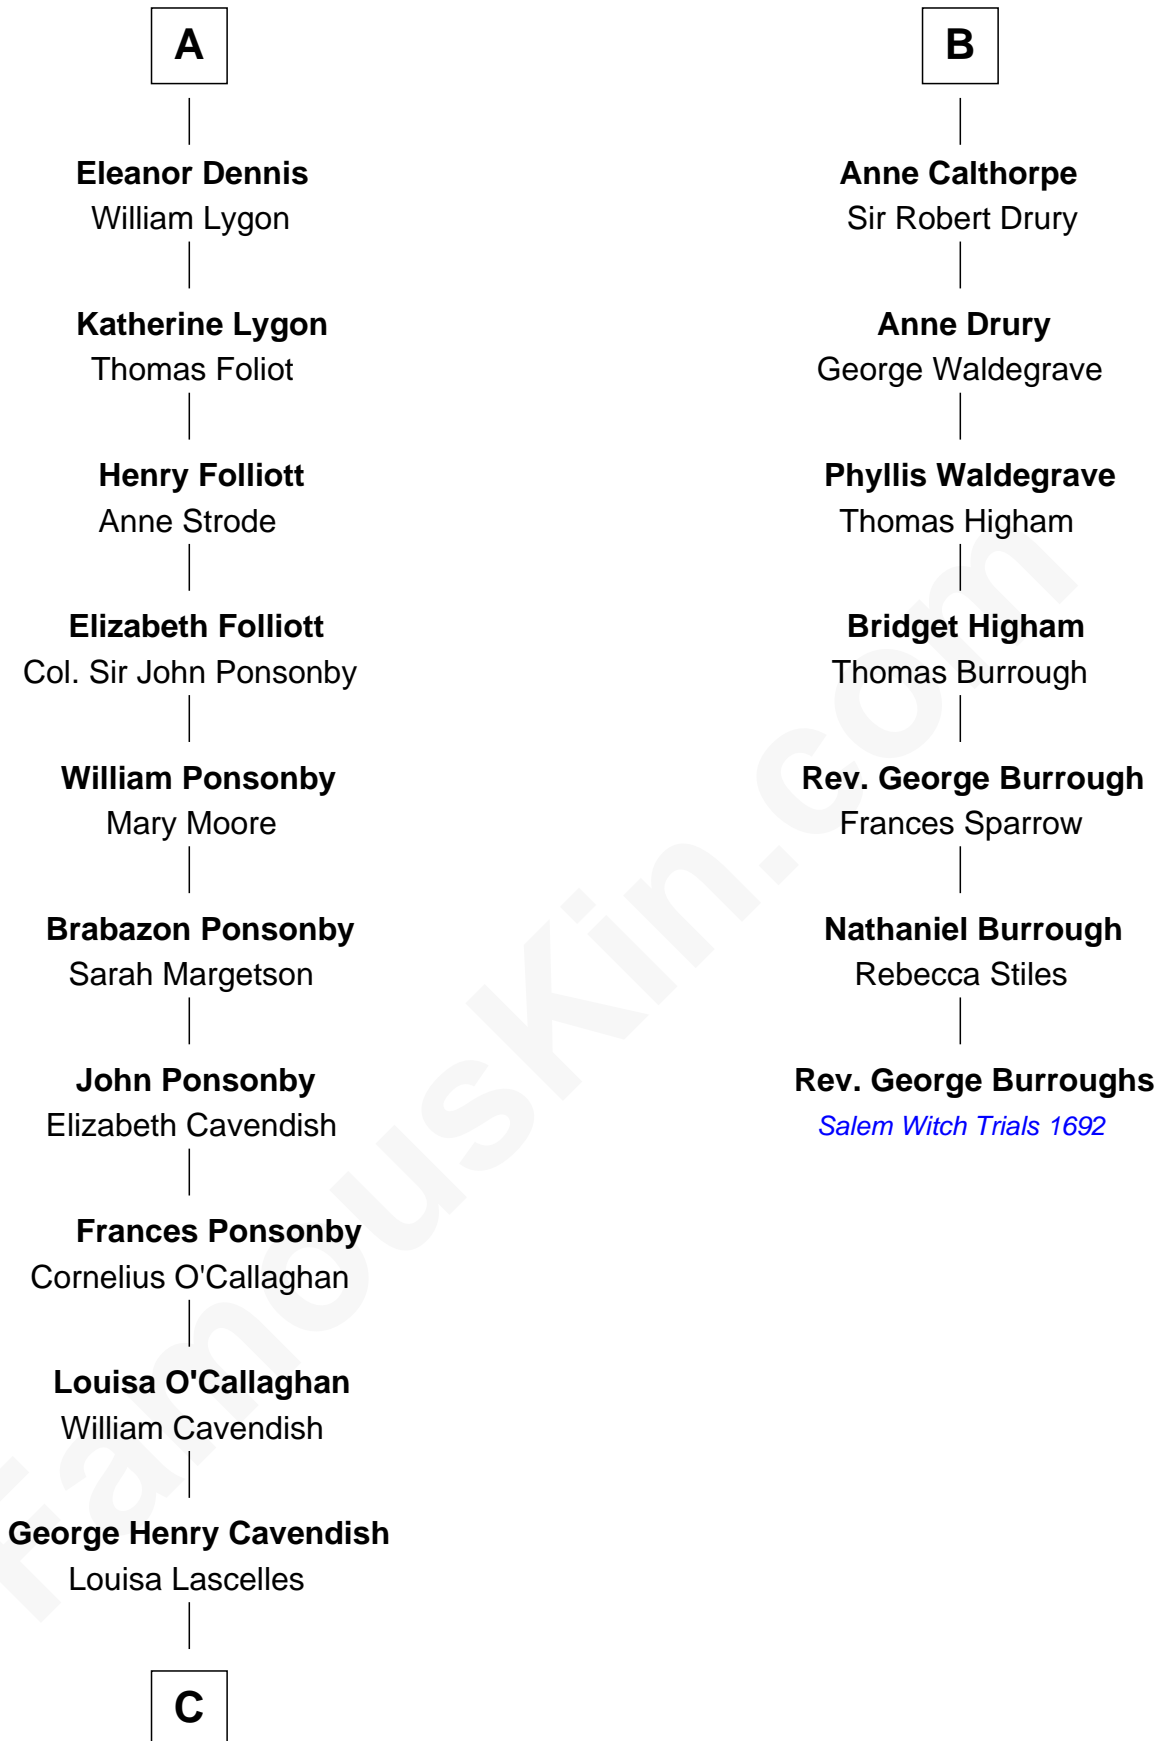

FamousKin.com
Relationship Chart of
Sarah Ferguson
Duchess of York

13th cousin 8 times removed of
Rev. George Burroughs
Executed for Witchcraft, Salem 1692

C

—
Susan Henrietta Cavendish

Henry Robert Brand

—
Margaret Brand

Algernon Francis Holford Ferguson

—
Andrew Henry Ferguson

Marian Louisa Montagu-Douglas-Scott

—
Ronald Ivor Ferguson

Susan Mary Wright

—
Sarah Ferguson

Duchess of York