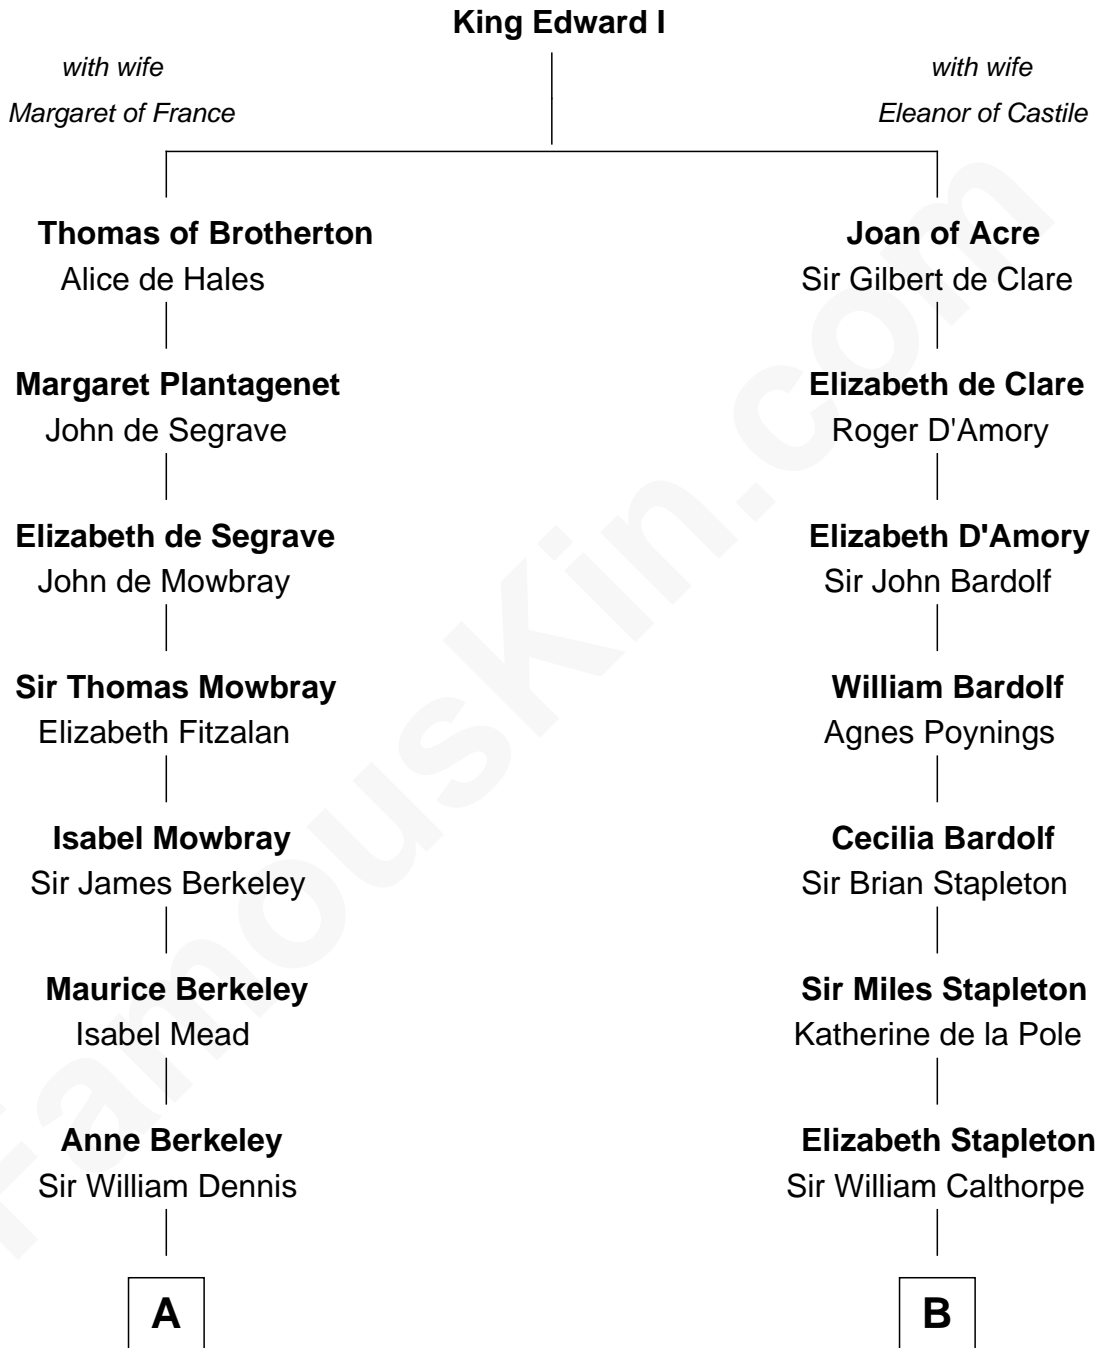

FamousKin.com
Relationship Chart of
Sarah Ferguson
Duchess of York

13th cousin 8 times removed of
Rev. George Burroughs
Executed for Witchcraft, Salem 1692

C

—
Susan Henrietta Cavendish

Henry Robert Brand

—
Margaret Brand

Algernon Francis Holford Ferguson

—
Andrew Henry Ferguson

Marian Louisa Montagu-Douglas-Scott

—
Ronald Ivor Ferguson

Susan Mary Wright

—
Sarah Ferguson

Duchess of York