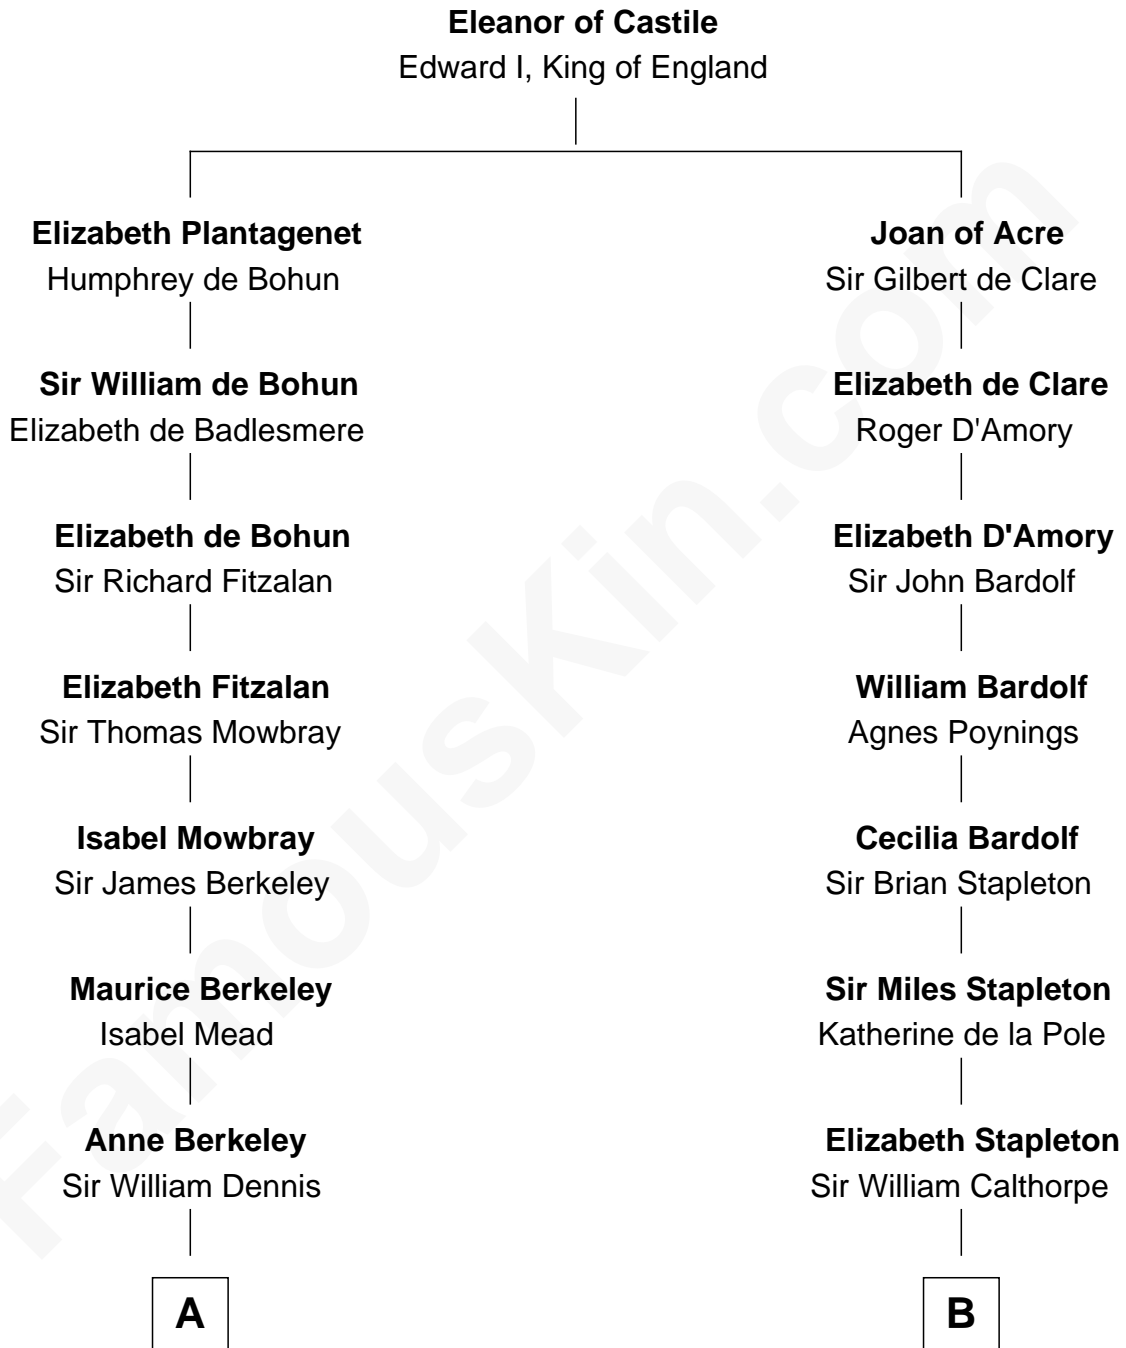

# FamousKin.com Relationship Chart of

**Sarah Ferguson**

*Duchess of York*

13th cousin 8 times removed of

**Rev. George Burroughs**

*Executed for Witchcraft, Salem 1692*

**C**

—  
**Susan Henrietta Cavendish**

Henry Robert Brand

—  
**Margaret Brand**

Algernon Francis Holford Ferguson

—  
**Andrew Henry Ferguson**

Marian Louisa Montagu-Douglas-Scott

—  
**Ronald Ivor Ferguson**

Susan Mary Wright

—  
**Sarah Ferguson**

*Duchess of York*

FamousKin.com