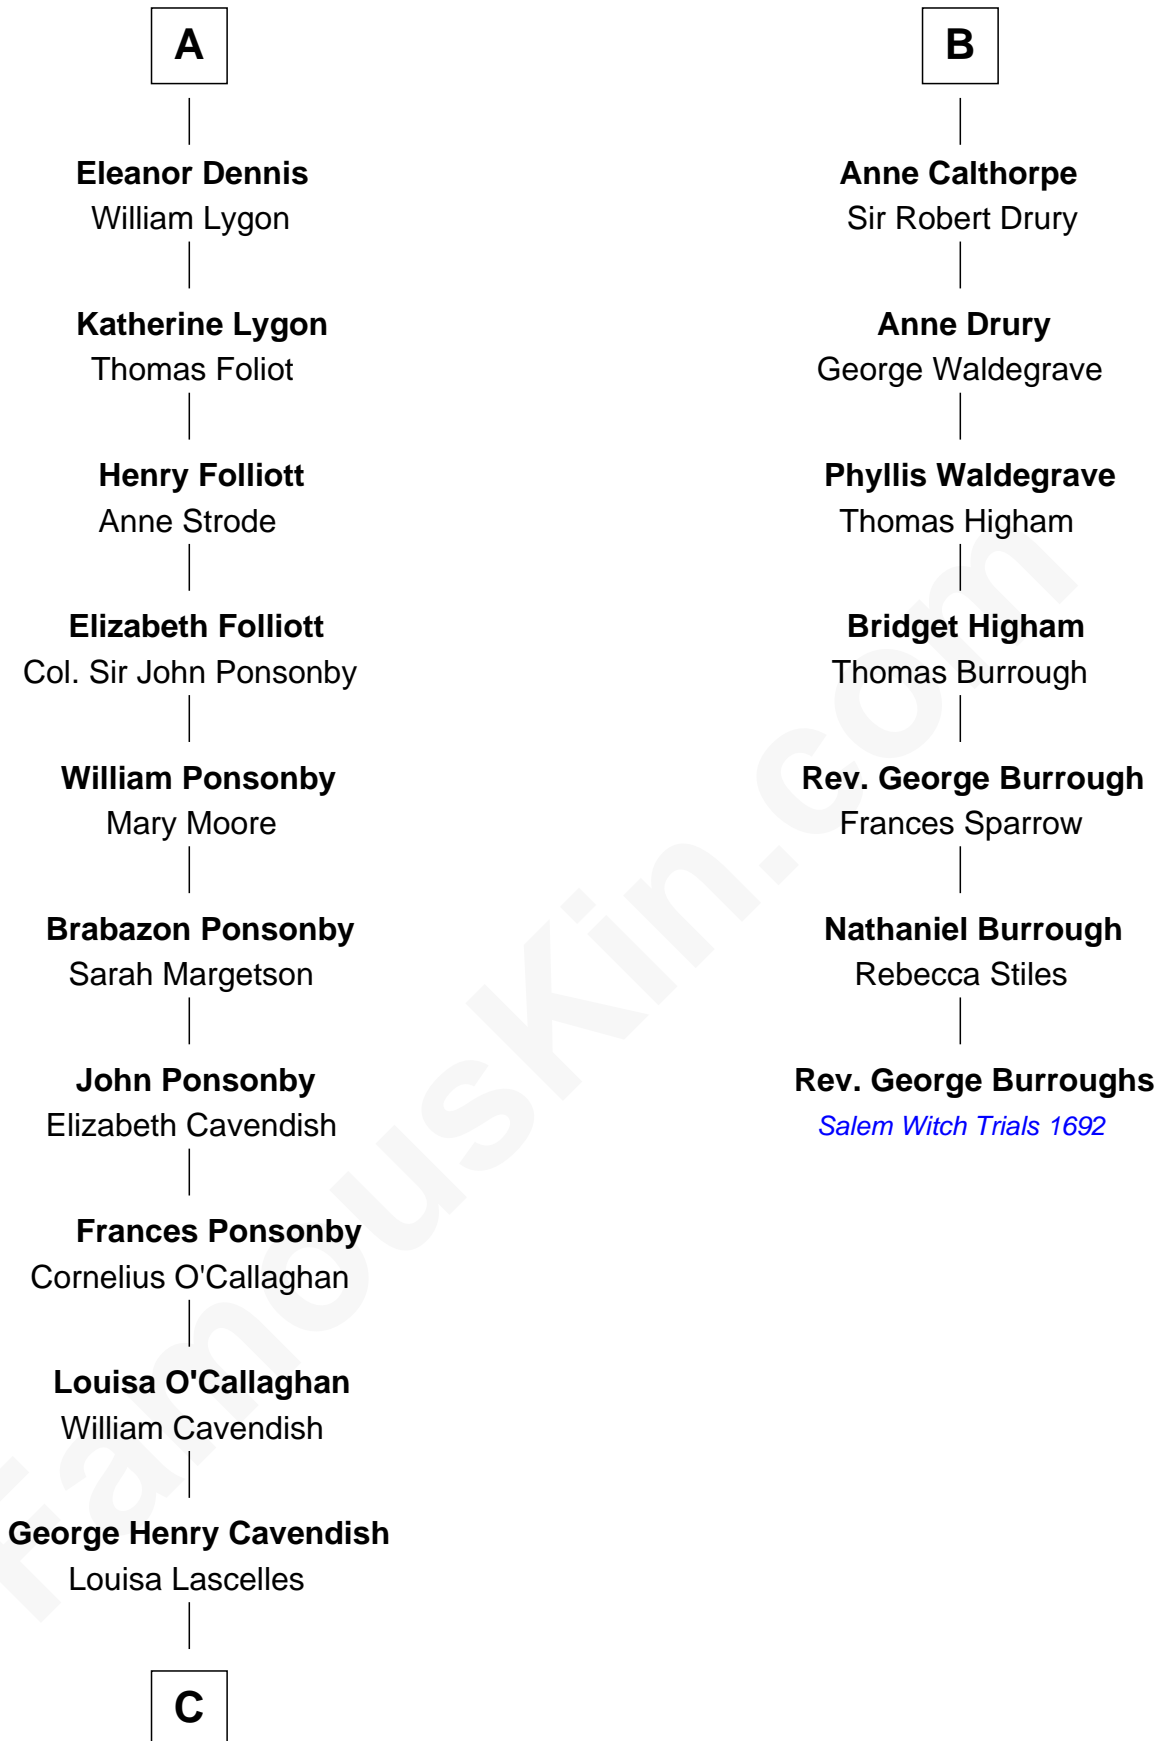

# FamousKin.com Relationship Chart of

**Sarah Ferguson**

*Duchess of York*

13th cousin 8 times removed of

**Rev. George Burroughs**

*Executed for Witchcraft, Salem 1692*

**C**

—  
**Susan Henrietta Cavendish**

Henry Robert Brand

—  
**Margaret Brand**

Algernon Francis Holford Ferguson

—  
**Andrew Henry Ferguson**

Marian Louisa Montagu-Douglas-Scott

—  
**Ronald Ivor Ferguson**

Susan Mary Wright

—  
**Sarah Ferguson**

*Duchess of York*

FamousKin.com