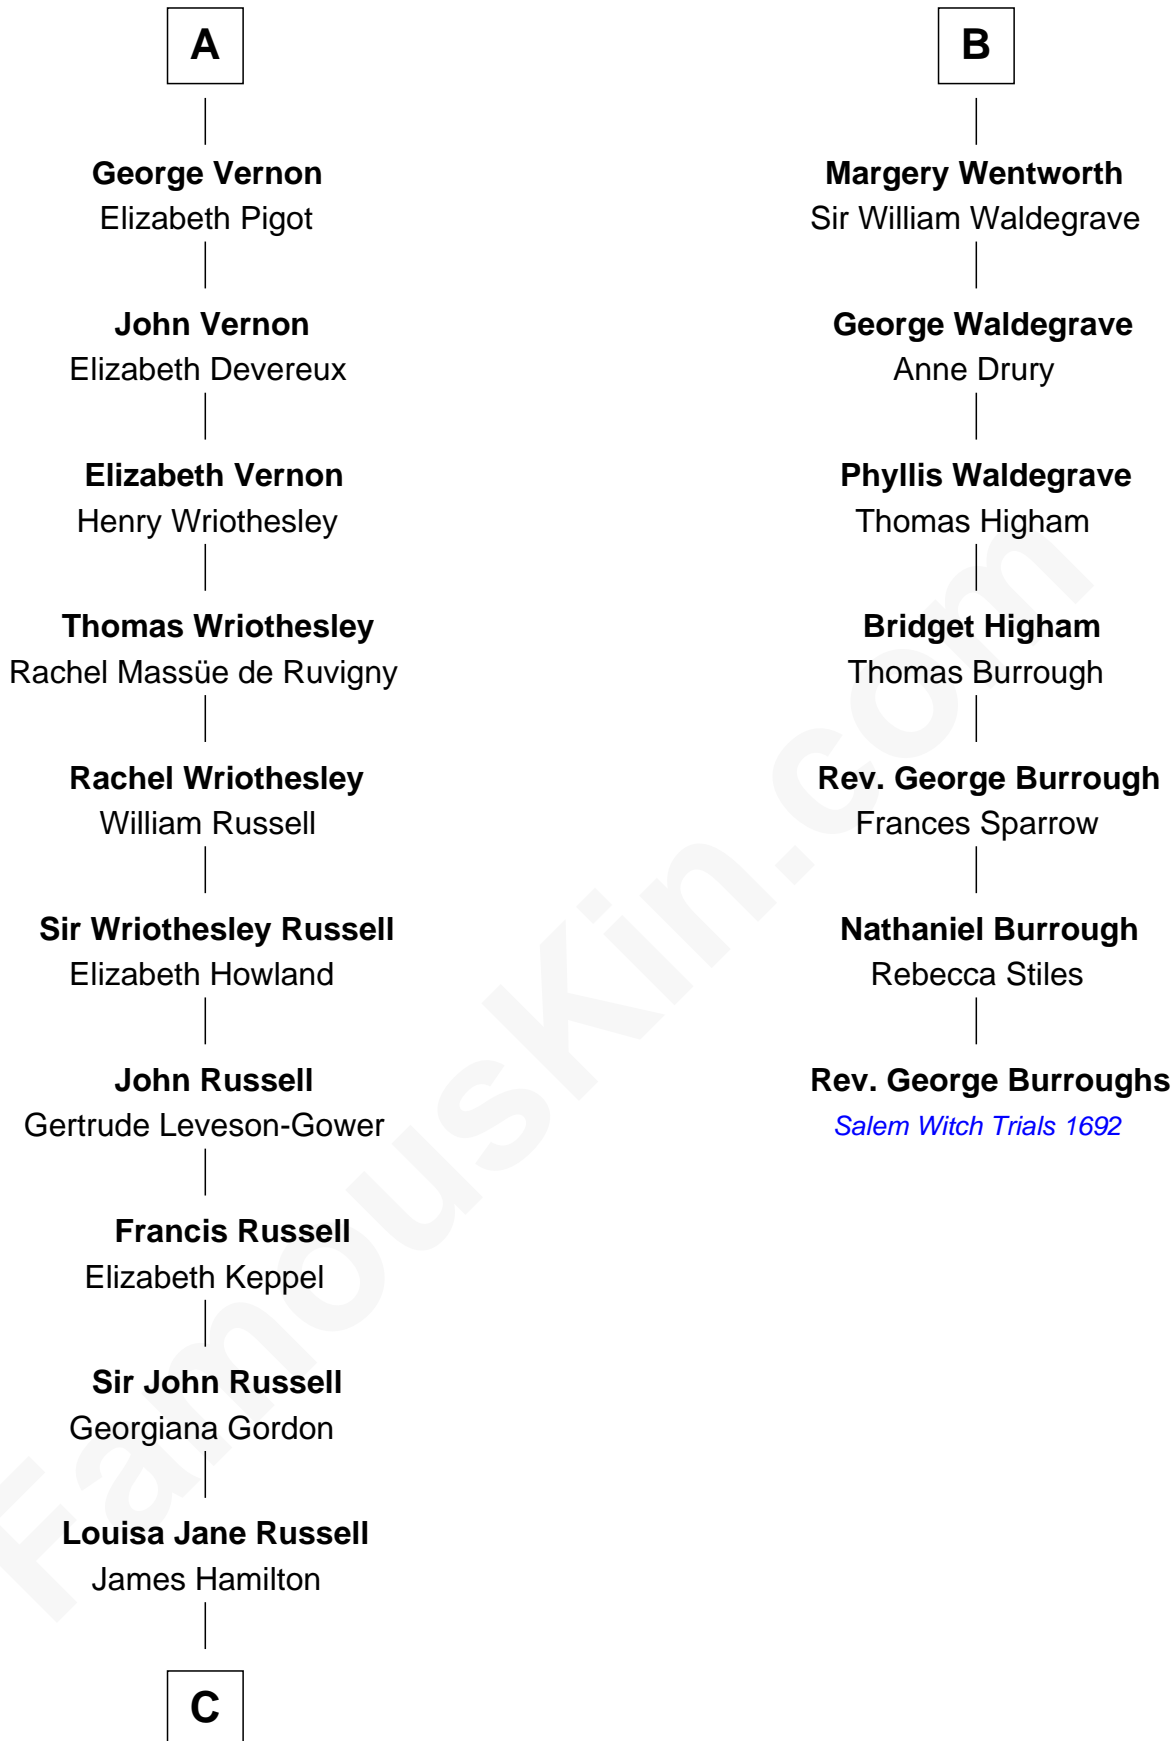

FamousKin.com Relationship Chart of

Sarah Ferguson

Duchess of York

13th cousin 8 times removed of

Rev. George Burroughs

Executed for Witchcraft, Salem 1692

C

Louisa Jane Hamilton

William Henry Walter Montagu-Douglas-Scott

Herbert Andrew Montagu-Douglas-Scott

Marie Josephine Edwards

Marian Louisa Montagu-Douglas-Scott

Andrew Henry Ferguson

Ronald Ivor Ferguson

Susan Mary Wright

Sarah Ferguson

Duchess of York

Sarah Ferguson photo by [Norbert Aepli](#) ([CC BY 3.0](#))