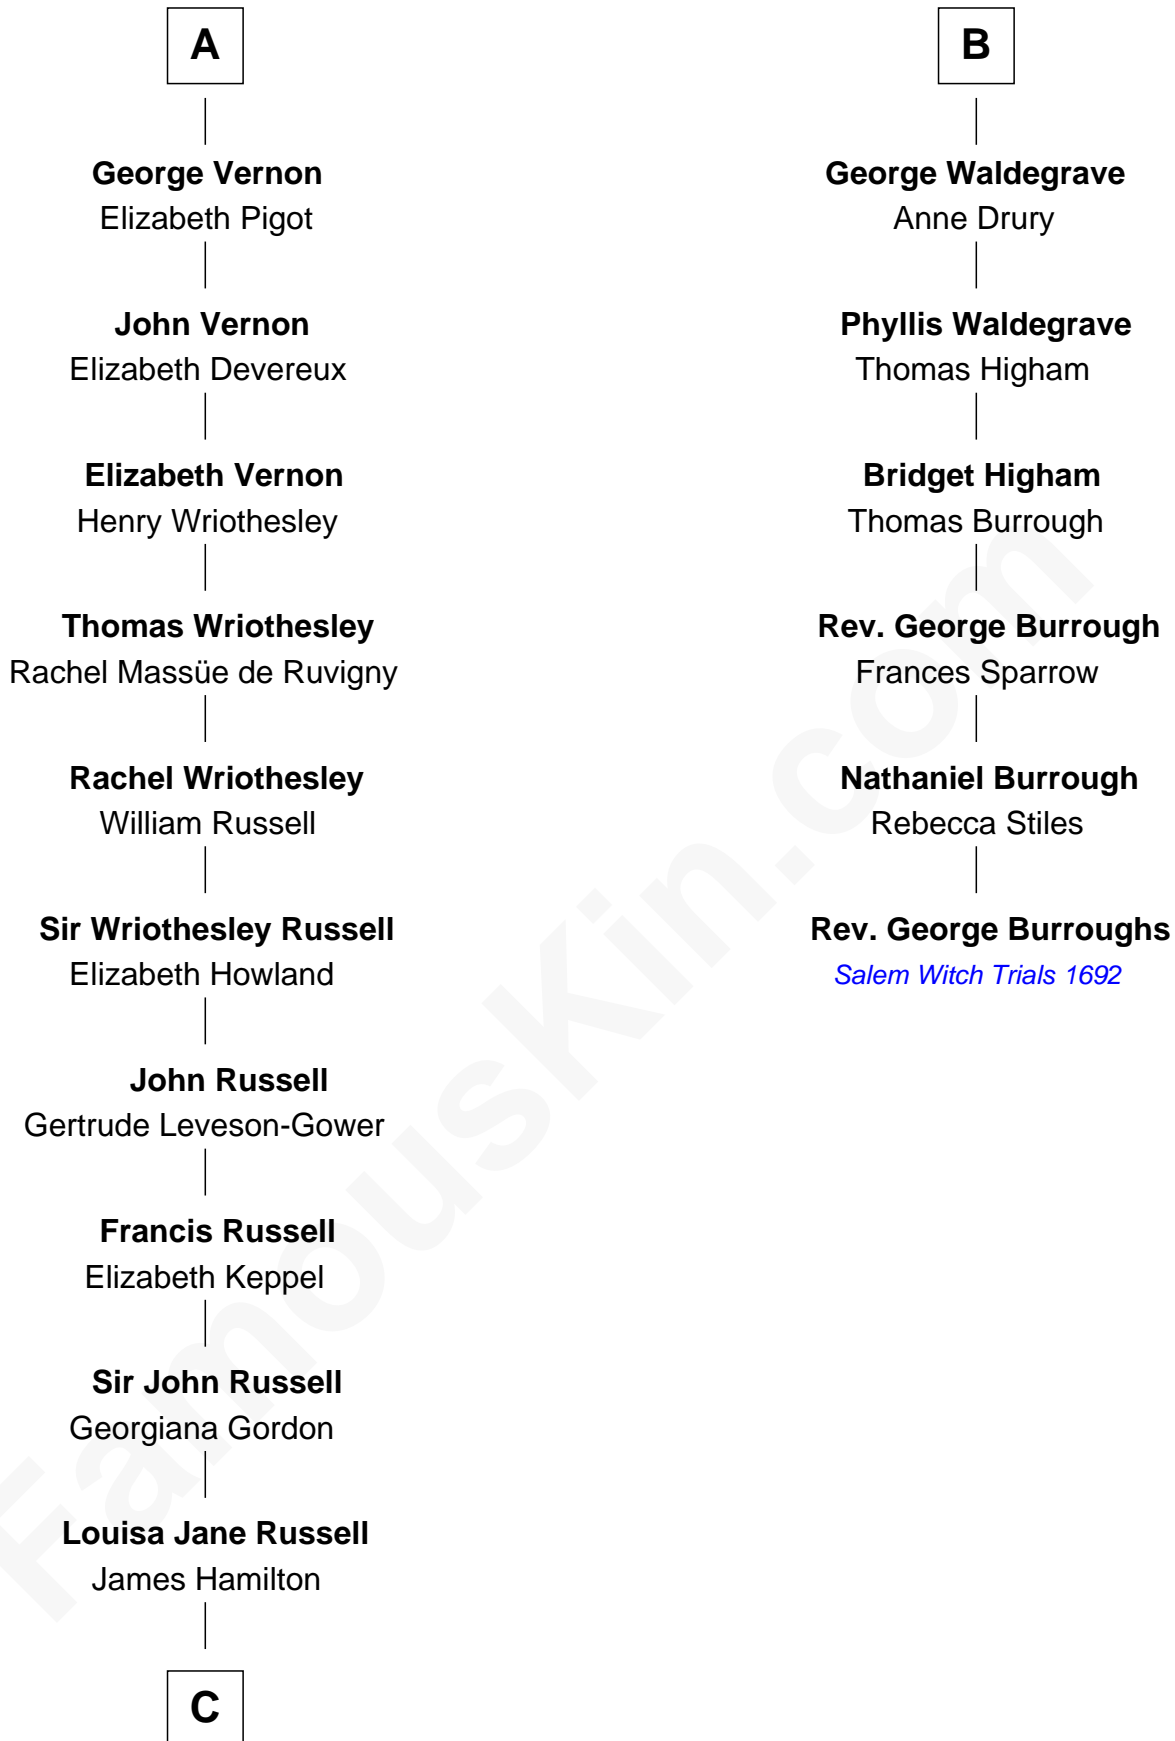

# FamousKin.com Relationship Chart of

**Sarah Ferguson**

*Duchess of York*

12th cousin 9 times removed of

**Rev. George Burroughs**

*Executed for Witchcraft, Salem 1692*

**C**

**Louisa Jane Hamilton**

William Henry Walter Montagu-Douglas-Scott

**Herbert Andrew Montagu-Douglas-Scott**

Marie Josephine Edwards

**Marian Louisa Montagu-Douglas-Scott**

Andrew Henry Ferguson

**Ronald Ivor Ferguson**

Susan Mary Wright

**Sarah Ferguson**

*Duchess of York*