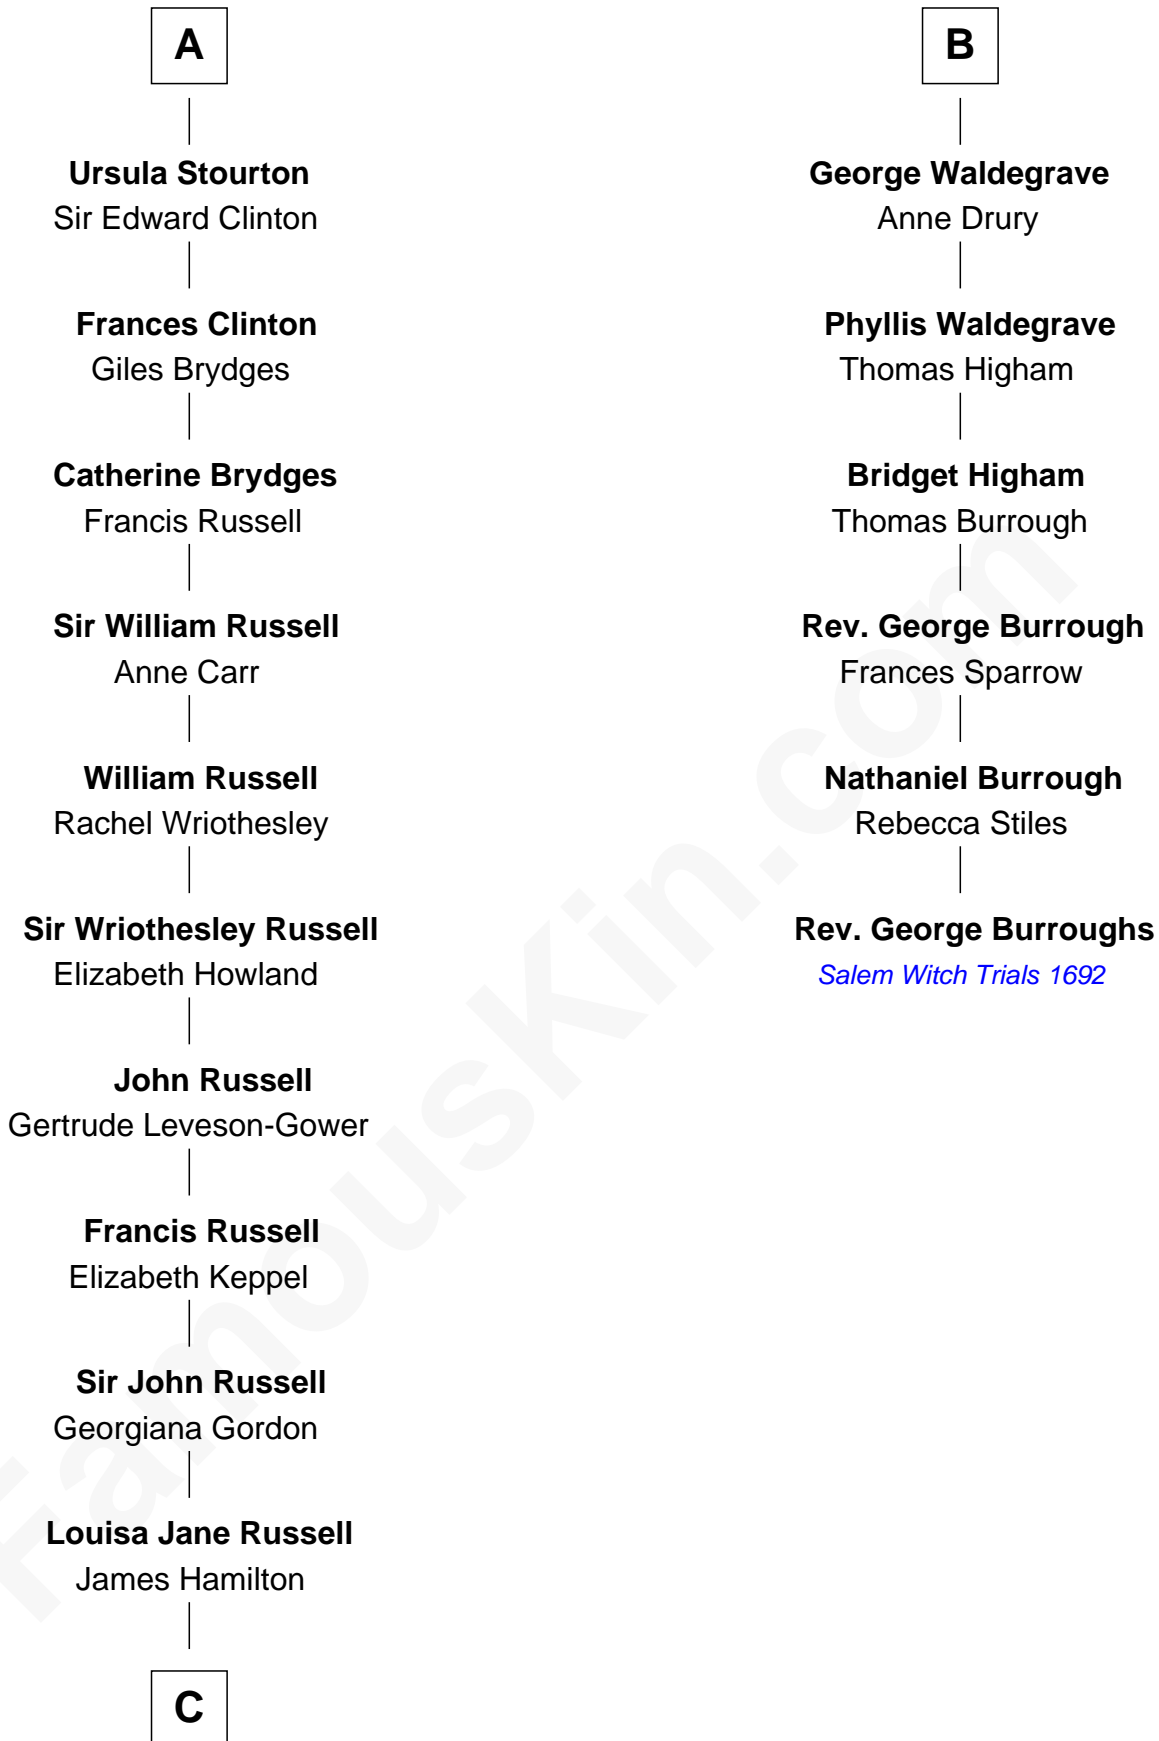

FamousKin.com Relationship Chart of

Sarah Ferguson

Duchess of York

12th cousin 9 times removed of

Rev. George Burroughs

Executed for Witchcraft, Salem 1692

C

Louisa Jane Hamilton

William Henry Walter Montagu-Douglas-Scott

Herbert Andrew Montagu-Douglas-Scott

Marie Josephine Edwards

Marian Louisa Montagu-Douglas-Scott

Andrew Henry Ferguson

Ronald Ivor Ferguson

Susan Mary Wright

Sarah Ferguson