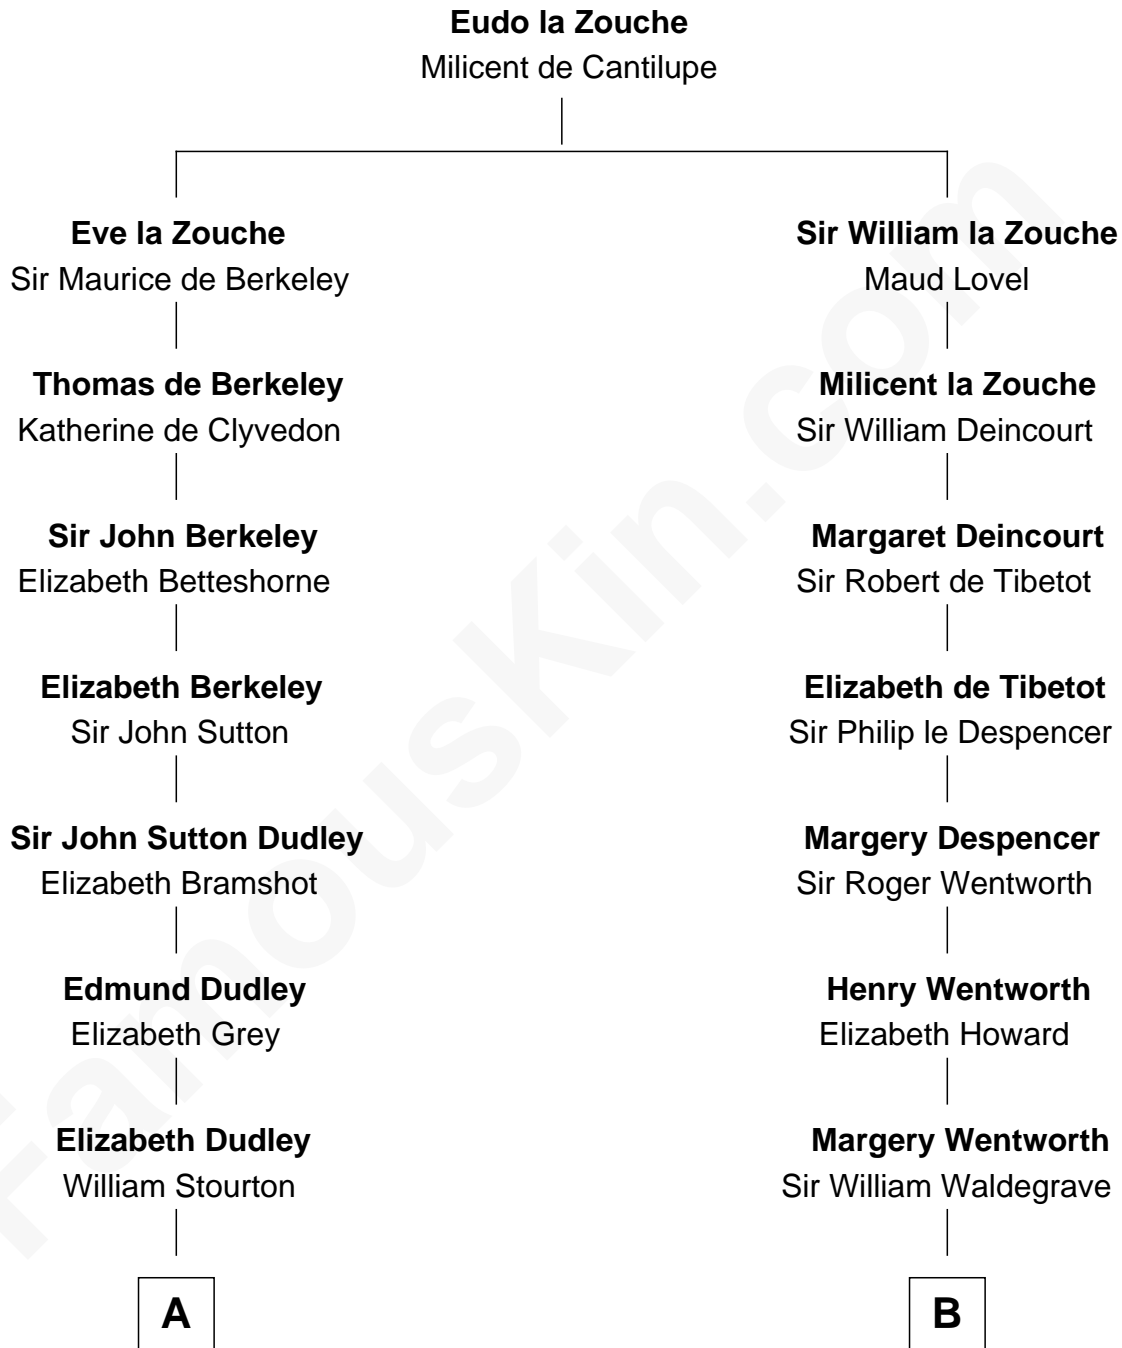

FamousKin.com Relationship Chart of

Sarah Ferguson

Duchess of York

12th cousin 9 times removed of

Rev. George Burroughs

Executed for Witchcraft, Salem 1692

C

Louisa Jane Hamilton

William Henry Walter Montagu-Douglas-Scott

Herbert Andrew Montagu-Douglas-Scott

Marie Josephine Edwards

Marian Louisa Montagu-Douglas-Scott

Andrew Henry Ferguson

Ronald Ivor Ferguson

Susan Mary Wright

Sarah Ferguson