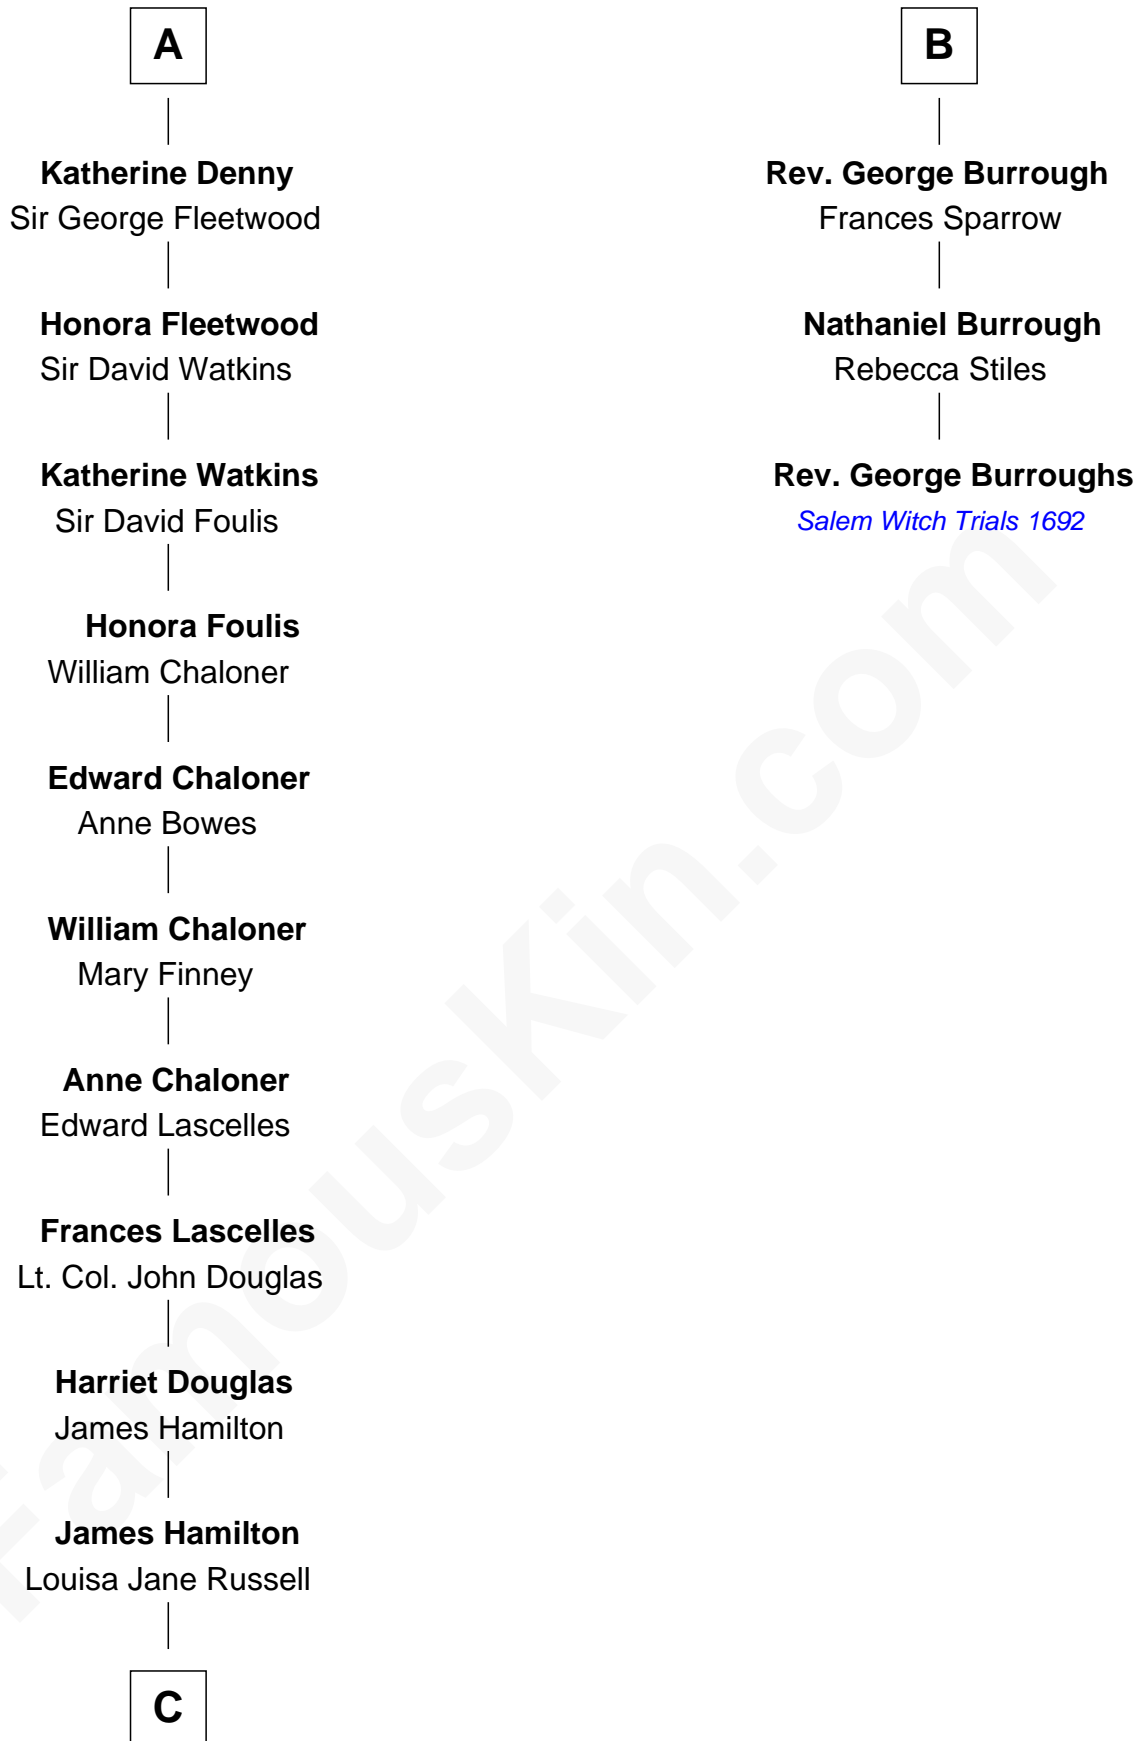

# FamousKin.com Relationship Chart of

**Sarah Ferguson**

*Duchess of York*

9th cousin 12 times removed of

**Rev. George Burroughs**

*Executed for Witchcraft, Salem 1692*

**Sir Michael de la Pole**

Katherine Wingfield

**C**

**Louisa Jane Hamilton**

William Henry Walter Montagu-Douglas-Scott

**Herbert Andrew Montagu-Douglas-Scott**

Marie Josephine Edwards

**Marian Louisa Montagu-Douglas-Scott**

Andrew Henry Ferguson

**Ronald Ivor Ferguson**

Susan Mary Wright

**Sarah Ferguson**

*Duchess of York*