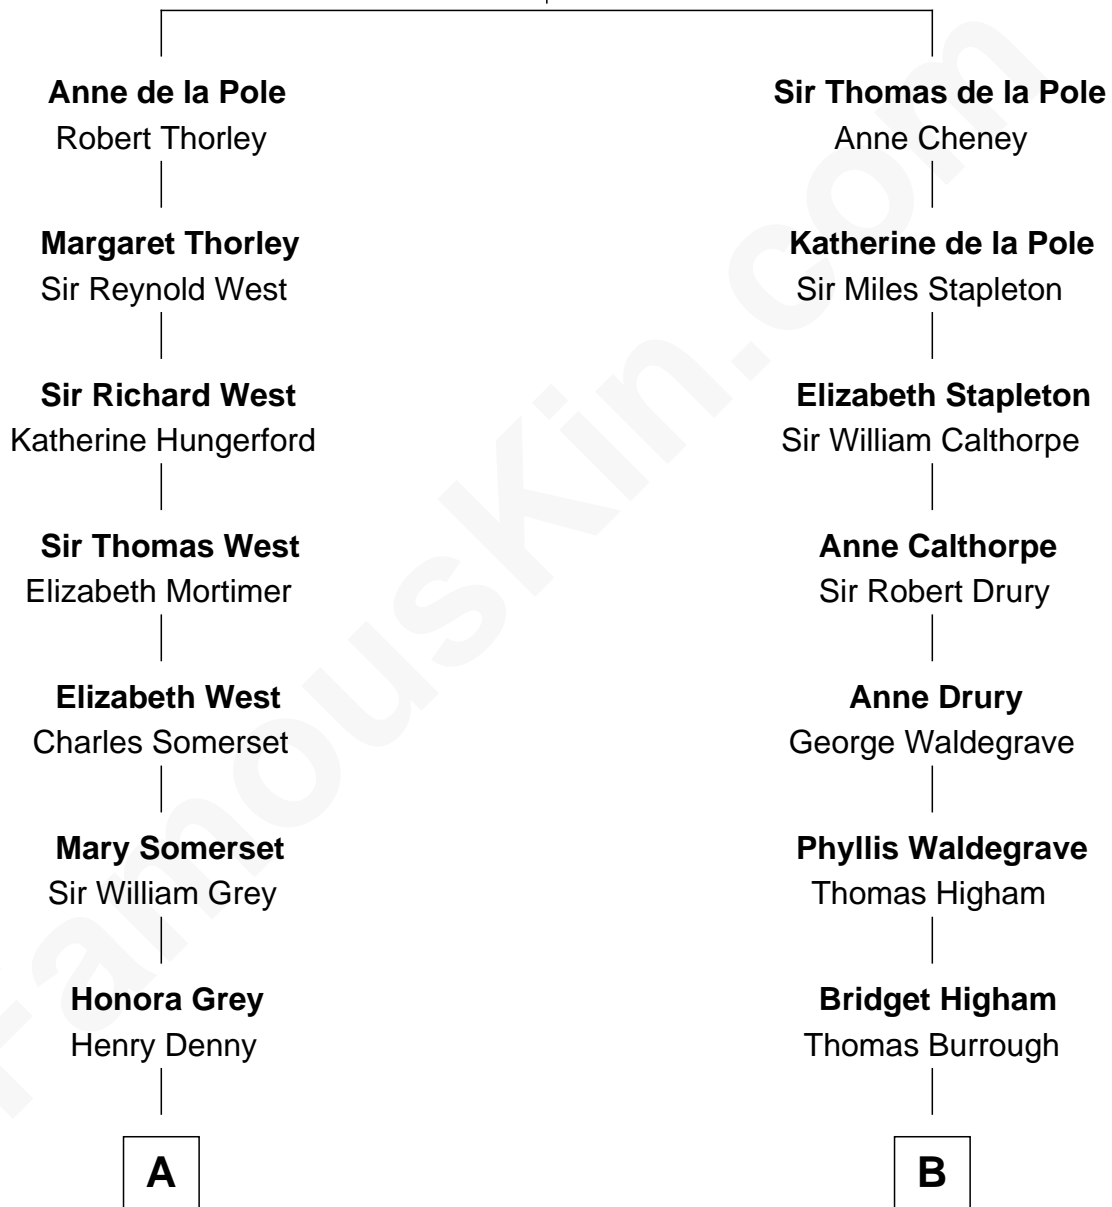

# FamousKin.com Relationship Chart of

**Sarah Ferguson**

*Duchess of York*

9th cousin 12 times removed of

**Rev. George Burroughs**

*Executed for Witchcraft, Salem 1692*

**Sir Michael de la Pole**

Katherine Wingfield

**C**

**Louisa Jane Hamilton**

William Henry Walter Montagu-Douglas-Scott

**Herbert Andrew Montagu-Douglas-Scott**

Marie Josephine Edwards

**Marian Louisa Montagu-Douglas-Scott**

Andrew Henry Ferguson

**Ronald Ivor Ferguson**

Susan Mary Wright

**Sarah Ferguson**

*Duchess of York*