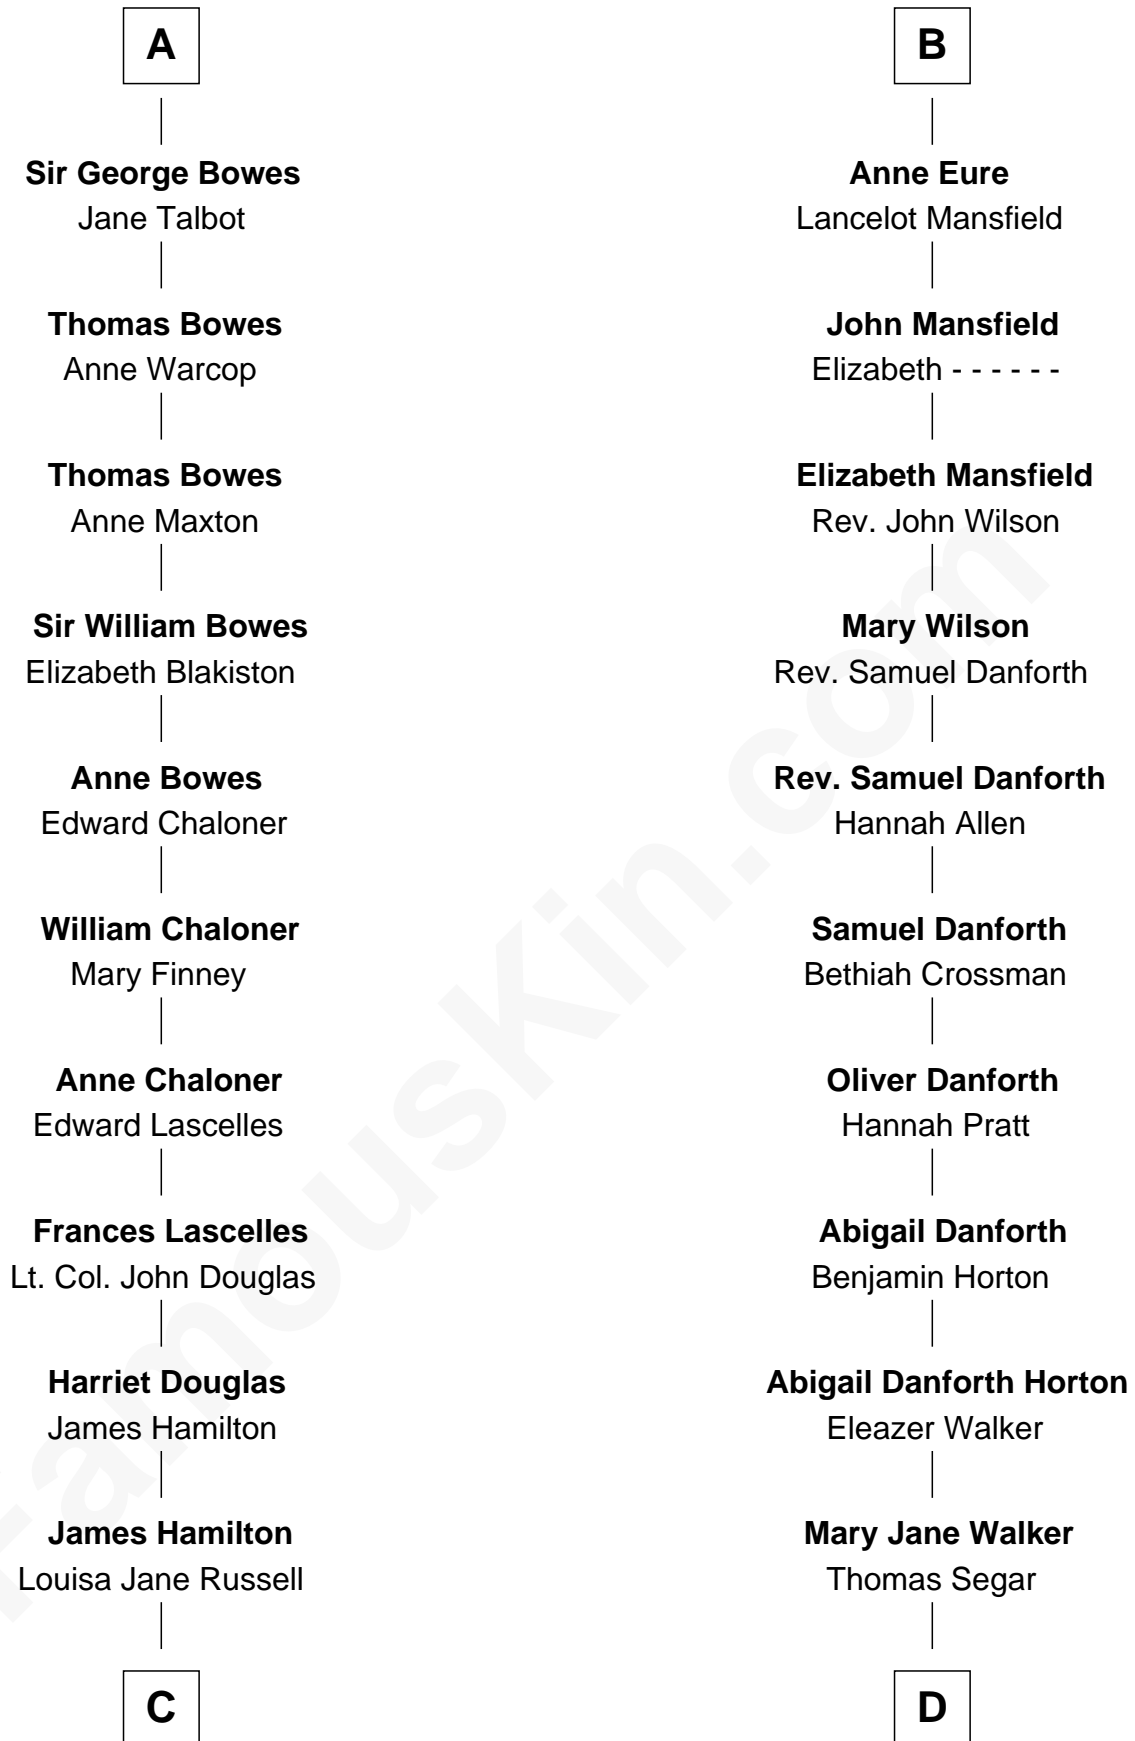

FamousKin.com Relationship Chart of

Sarah Ferguson

Duchess of York

18th cousin 3 times removed of

E. C. Segar

Cartoonist (Popeye creator)

Sir John de Eure

Margaret - - - - -

C

Louisa Jane Hamilton

William Henry Walter Montagu-Douglas-Scott

Herbert Andrew Montagu-Douglas-Scott

Marie Josephine Edwards

Marian Louisa Montagu-Douglas-Scott

Andrew Henry Ferguson

Ronald Ivor Ferguson

Susan Mary Wright

Sarah Ferguson

Duchess of York

D

Amzi Andrews Segar

Erma Irene Crisler

E. C. Segar

Cartoonist