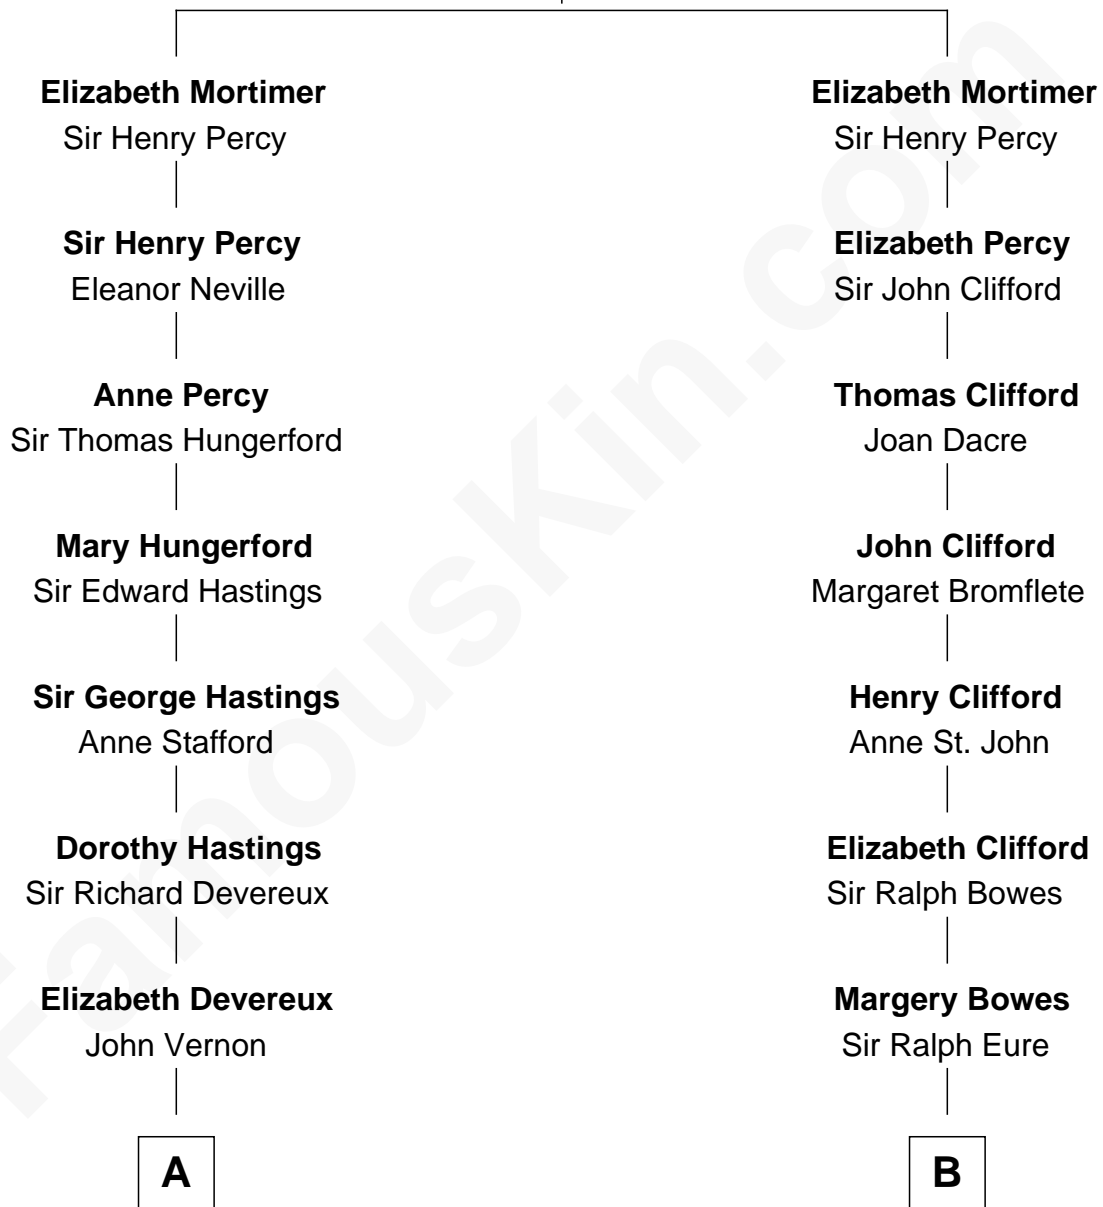

# FamousKin.com Relationship Chart of

**Sarah Ferguson**

*Duchess of York*

18th cousin 1 time removed of

**E. C. Segar**

*Cartoonist (Popeye creator)*

**Edmund Mortimer**  
Philippa Plantagenet

**C**

**Marian Louisa Montagu-Douglas-Scott**

Andrew Henry Ferguson

**Ronald Ivor Ferguson**

Susan Mary Wright

**Sarah Ferguson**

*Duchess of York*

**D**

**Amzi Andrews Segar**

Erma Irene Crisler

**E. C. Segar**

*Cartoonist*

FamousKin.com