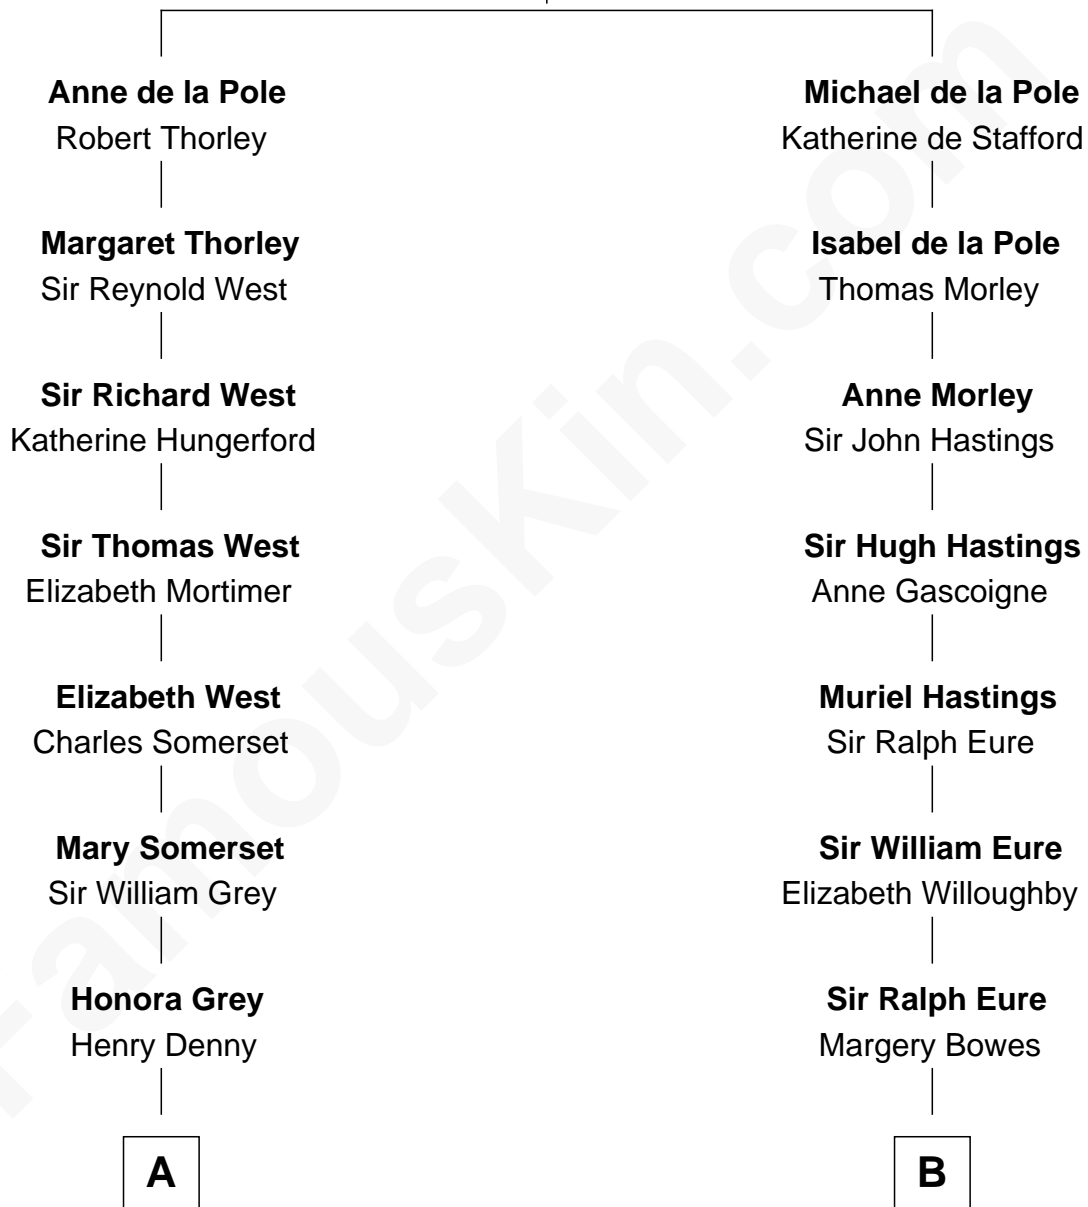

FamousKin.com Relationship Chart of

Sarah Ferguson

Duchess of York

18th cousin 3 times removed of

E. C. Segar

Cartoonist (Popeye creator)

Sir Michael de la Pole

Katherine Wingfield

C

Louisa Jane Hamilton

William Henry Walter Montagu-Douglas-Scott

Herbert Andrew Montagu-Douglas-Scott

Marie Josephine Edwards

Marian Louisa Montagu-Douglas-Scott

Andrew Henry Ferguson

Ronald Ivor Ferguson