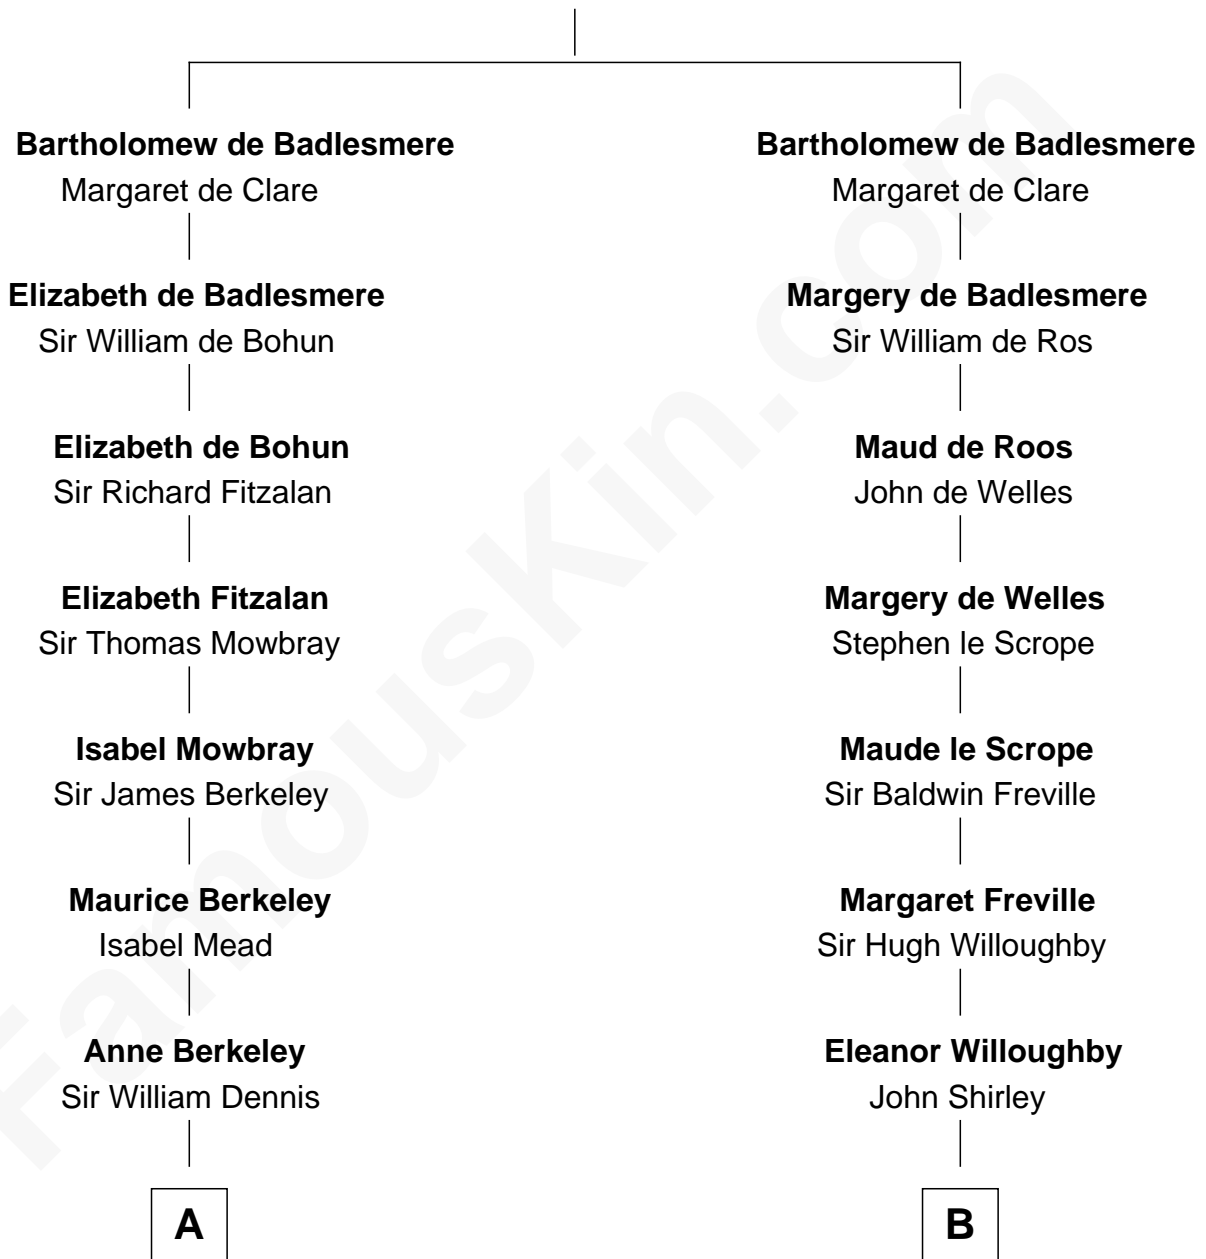

FamousKin.com
Relationship Chart of
Sarah Ferguson
Duchess of York

19th cousin 2 times removed of
William Henry Moore
Co-Founder, U.S. Steel and Nabisco

Gunselm de Badlesmere

C

Susan Henrietta Cavendish

Henry Robert Brand

Margaret Brand

Algernon Francis Holford Ferguson

Andrew Henry Ferguson

Marian Louisa Montagu-Douglas-Scott

Ronald Ivor Ferguson

Susan Mary Wright

Sarah Ferguson

Duchess of York

D

George Beckwith

Mary Bradley

Rachael Arvilla Beckwith

Nathaniel Ford Moore

William Henry Moore

Co-Founder, U.S. Steel and Nabisco