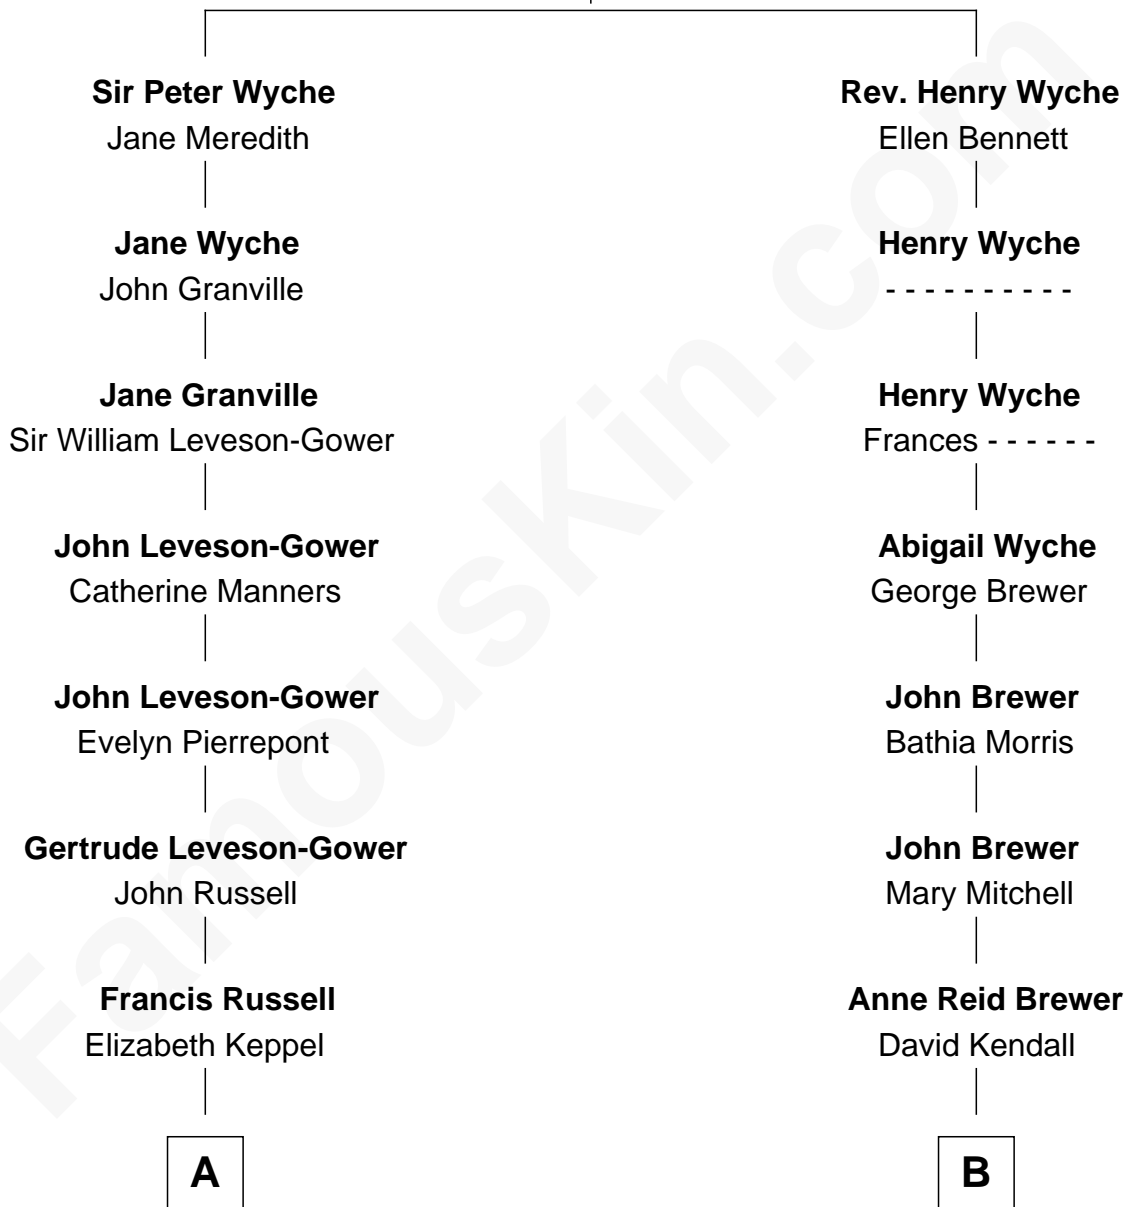

FamousKin.com Relationship Chart of

Sarah Ferguson

Duchess of York

11th cousin 2 times removed of

Truman Capote

Author of In Cold Blood

Richard Wyche
Elizabeth Saltonstall

A

Sir John Russell
Georgiana Gordon

Louisa Jane Russell
James Hamilton

Louisa Jane Hamilton
William Henry Walter Montagu-Douglas-Scott

Herbert Andrew Montagu-Douglas-Scott
Marie Josephine Edwards

Marian Louisa Montagu-Douglas-Scott
Andrew Henry Ferguson

Ronald Ivor Ferguson
Susan Mary Wright

Sarah Ferguson
Duchess of York

B

Susan M. Kendall
Oscar FitzAlan Knox

John Brewer Knox
Lula Margaret Dinkins

Mabel Knox
Archulus Persons

Archulus Persons
Lillie May Faulk