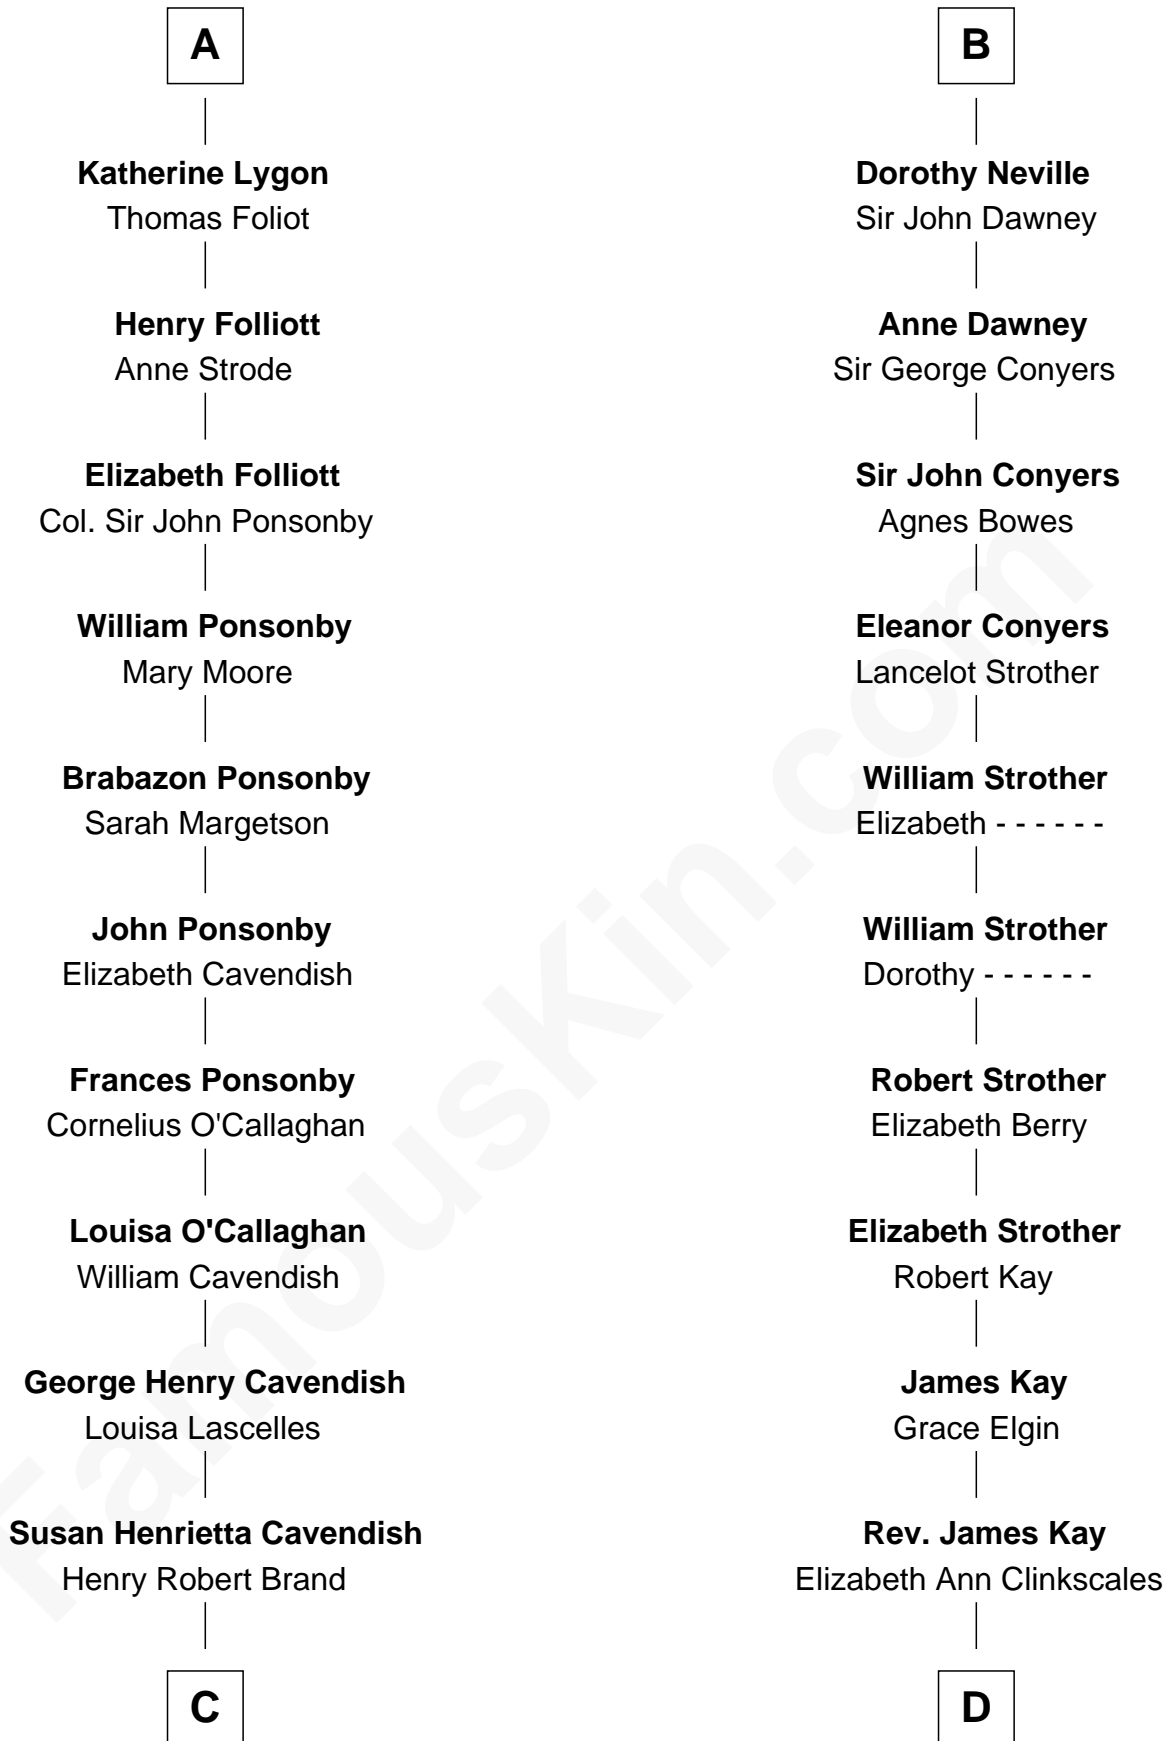

FamousKin.com

Relationship Chart of

Sarah Ferguson

Duchess of York

20th cousin 1 time removed of

Jimmy Carter

39th U.S. President

Henry Plantagenet

Maud de Chaworth

C

Margaret Brand
Algernon Francis Holford Ferguson

Andrew Henry Ferguson
Marian Louisa Montagu-Douglas-Scott

Ronald Ivor Ferguson
Susan Mary Wright

Sarah Ferguson
Duchess of York

D

Mary Kay
John Pratt

James E. Pratt
Sophronia C. Cowan

Nina Pratt
William Archibald Carter

Earl Carter
Lillian Gordy

Jimmy Carter
39th U.S. President