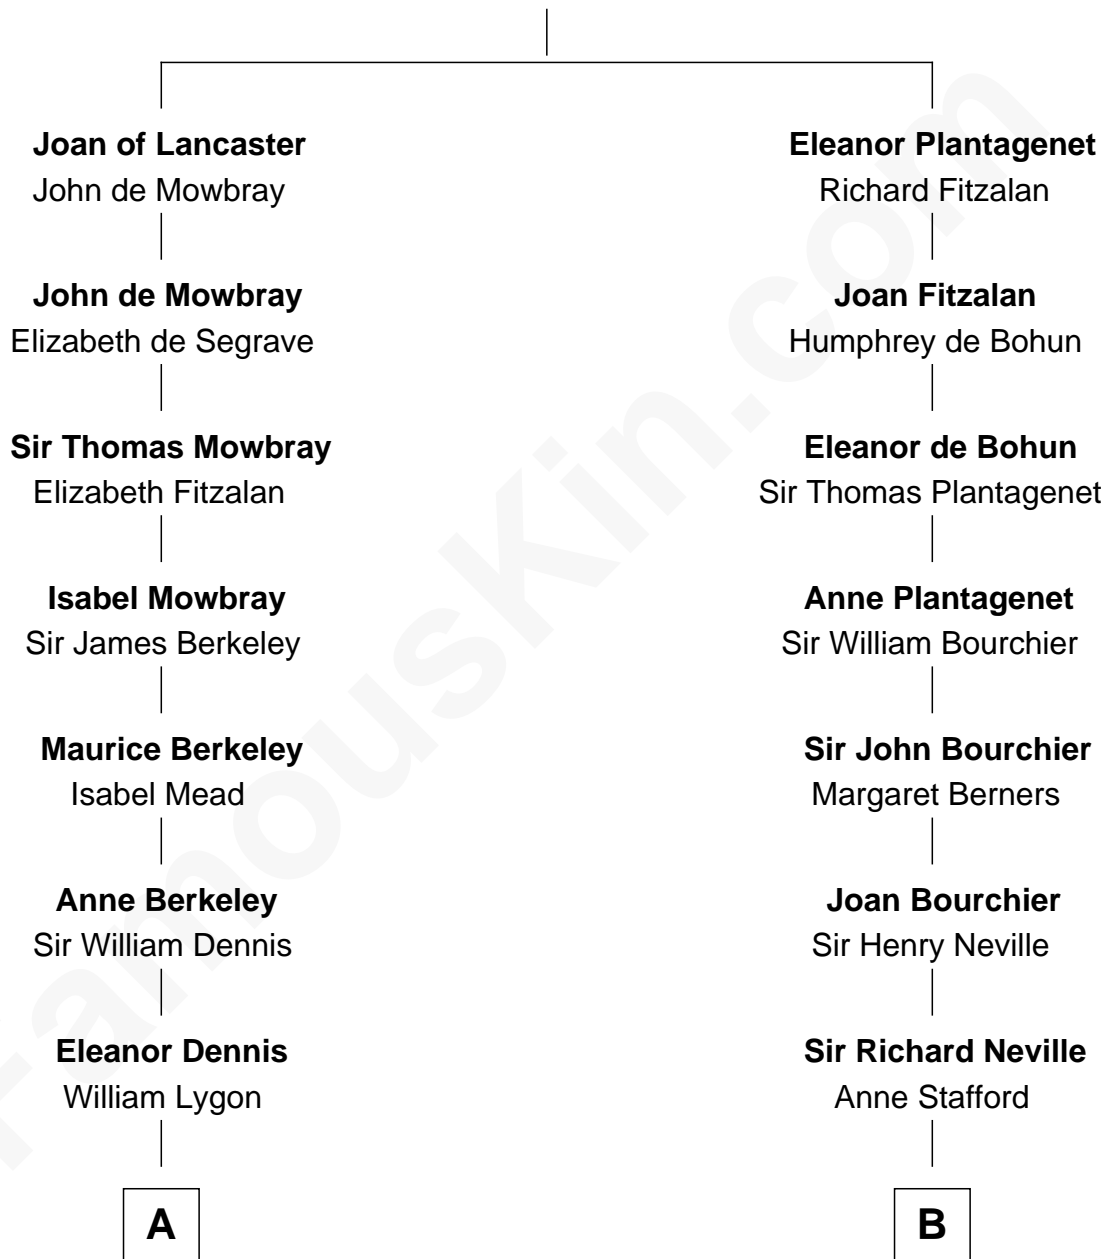

FamousKin.com

Relationship Chart of

Sarah Ferguson

Duchess of York

20th cousin 1 time removed of

Jimmy Carter

39th U.S. President

Henry Plantagenet

Maud de Chaworth

C

Margaret Brand
Algernon Francis Holford Ferguson

Andrew Henry Ferguson
Marian Louisa Montagu-Douglas-Scott

Ronald Ivor Ferguson
Susan Mary Wright

Sarah Ferguson
Duchess of York

D

Mary Kay
John Pratt