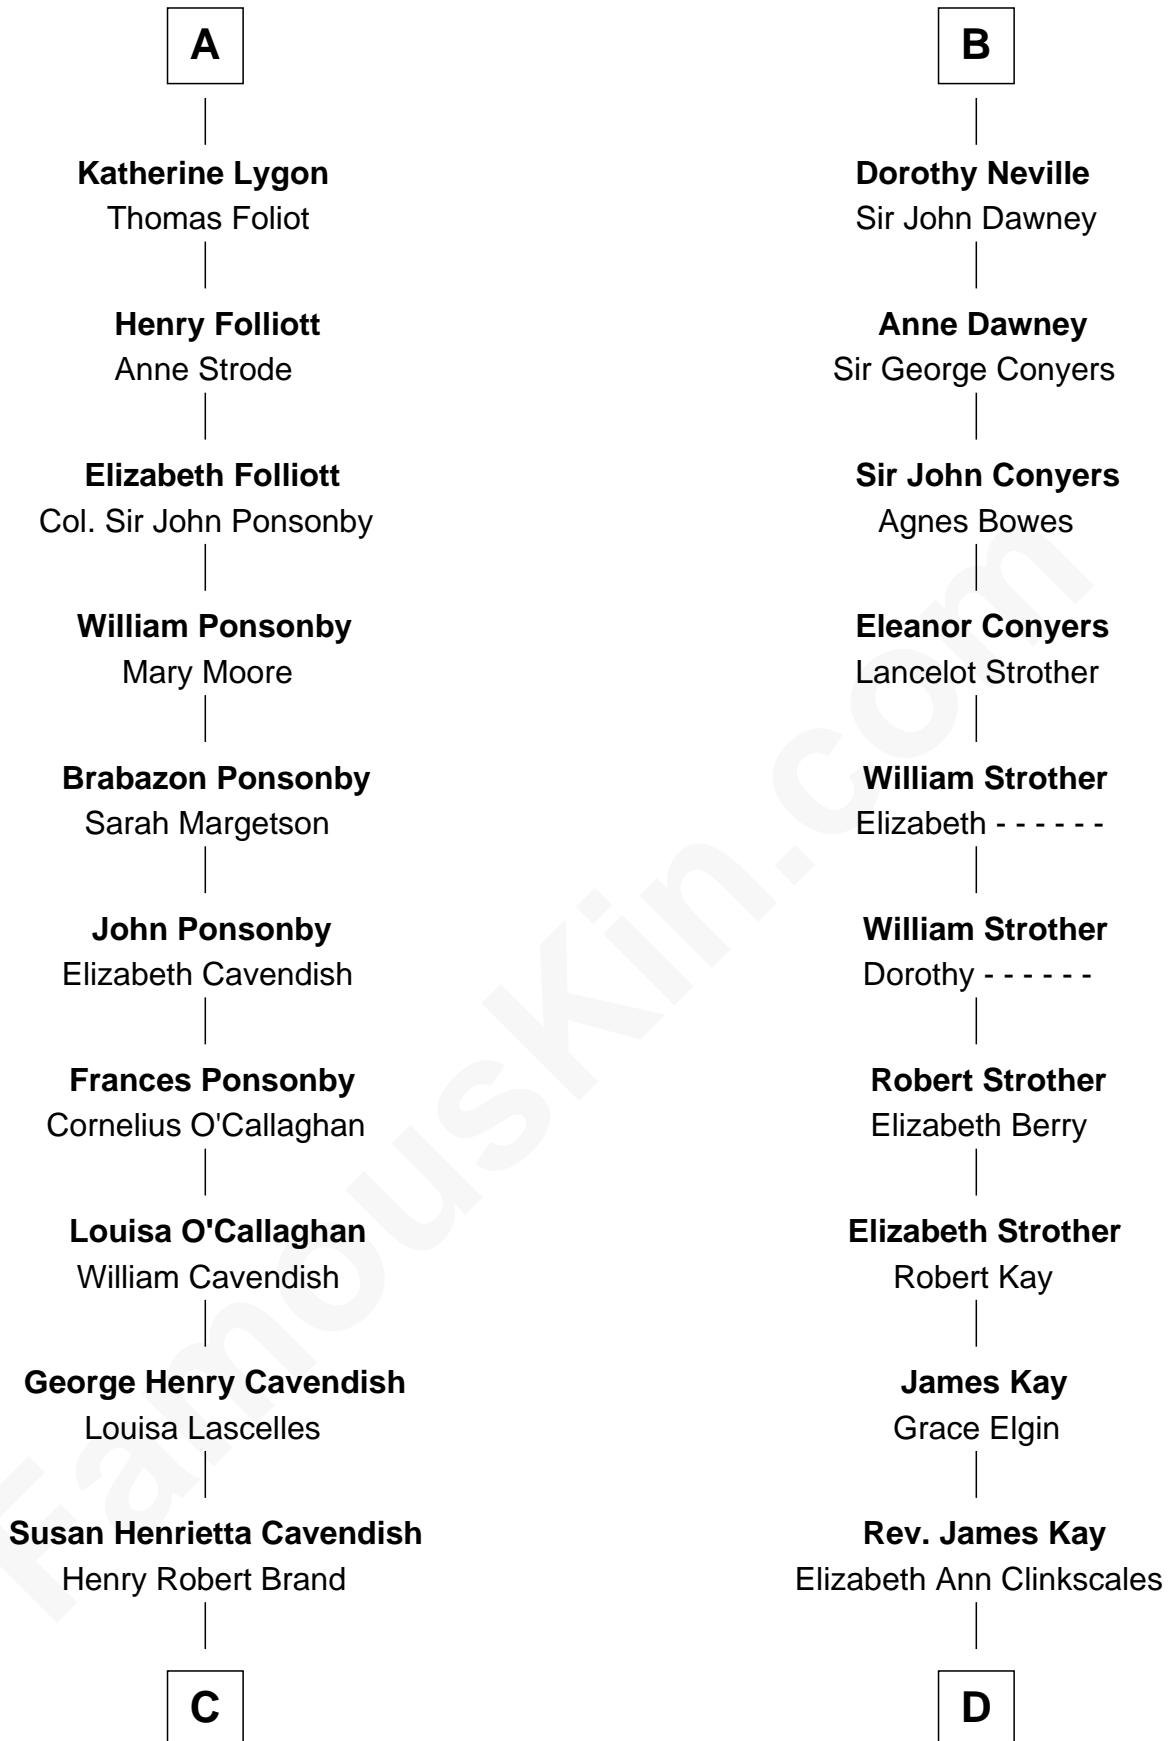

FamousKin.com Relationship Chart of

Sarah Ferguson

Duchess of York

20th cousin 1 time removed of

Jimmy Carter

39th U.S. President

Edmund Fitzalan

Alice de Warenne

Richard Fitzalan
Eleanor Plantagenet

Sir Richard Fitzalan
Elizabeth de Bohun

Elizabeth Fitzalan
Sir Thomas Mowbray

Isabel Mowbray
Sir James Berkeley

Maurice Berkeley
Isabel Mead

Anne Berkeley
Sir William Dennis

Eleanor Dennis
William Lygon

A

Richard Fitzalan
Eleanor Plantagenet

Joan Fitzalan
Humphrey de Bohun

Eleanor de Bohun
Sir Thomas Plantagenet

Anne Plantagenet
Sir William Bouchier

Sir John Bouchier
Margaret Berners

Joan Bouchier
Sir Henry Neville

Sir Richard Neville
Anne Stafford

B

C

Margaret Brand
Algernon Francis Holford Ferguson

Andrew Henry Ferguson
Marian Louisa Montagu-Douglas-Scott

Ronald Ivor Ferguson
Susan Mary Wright