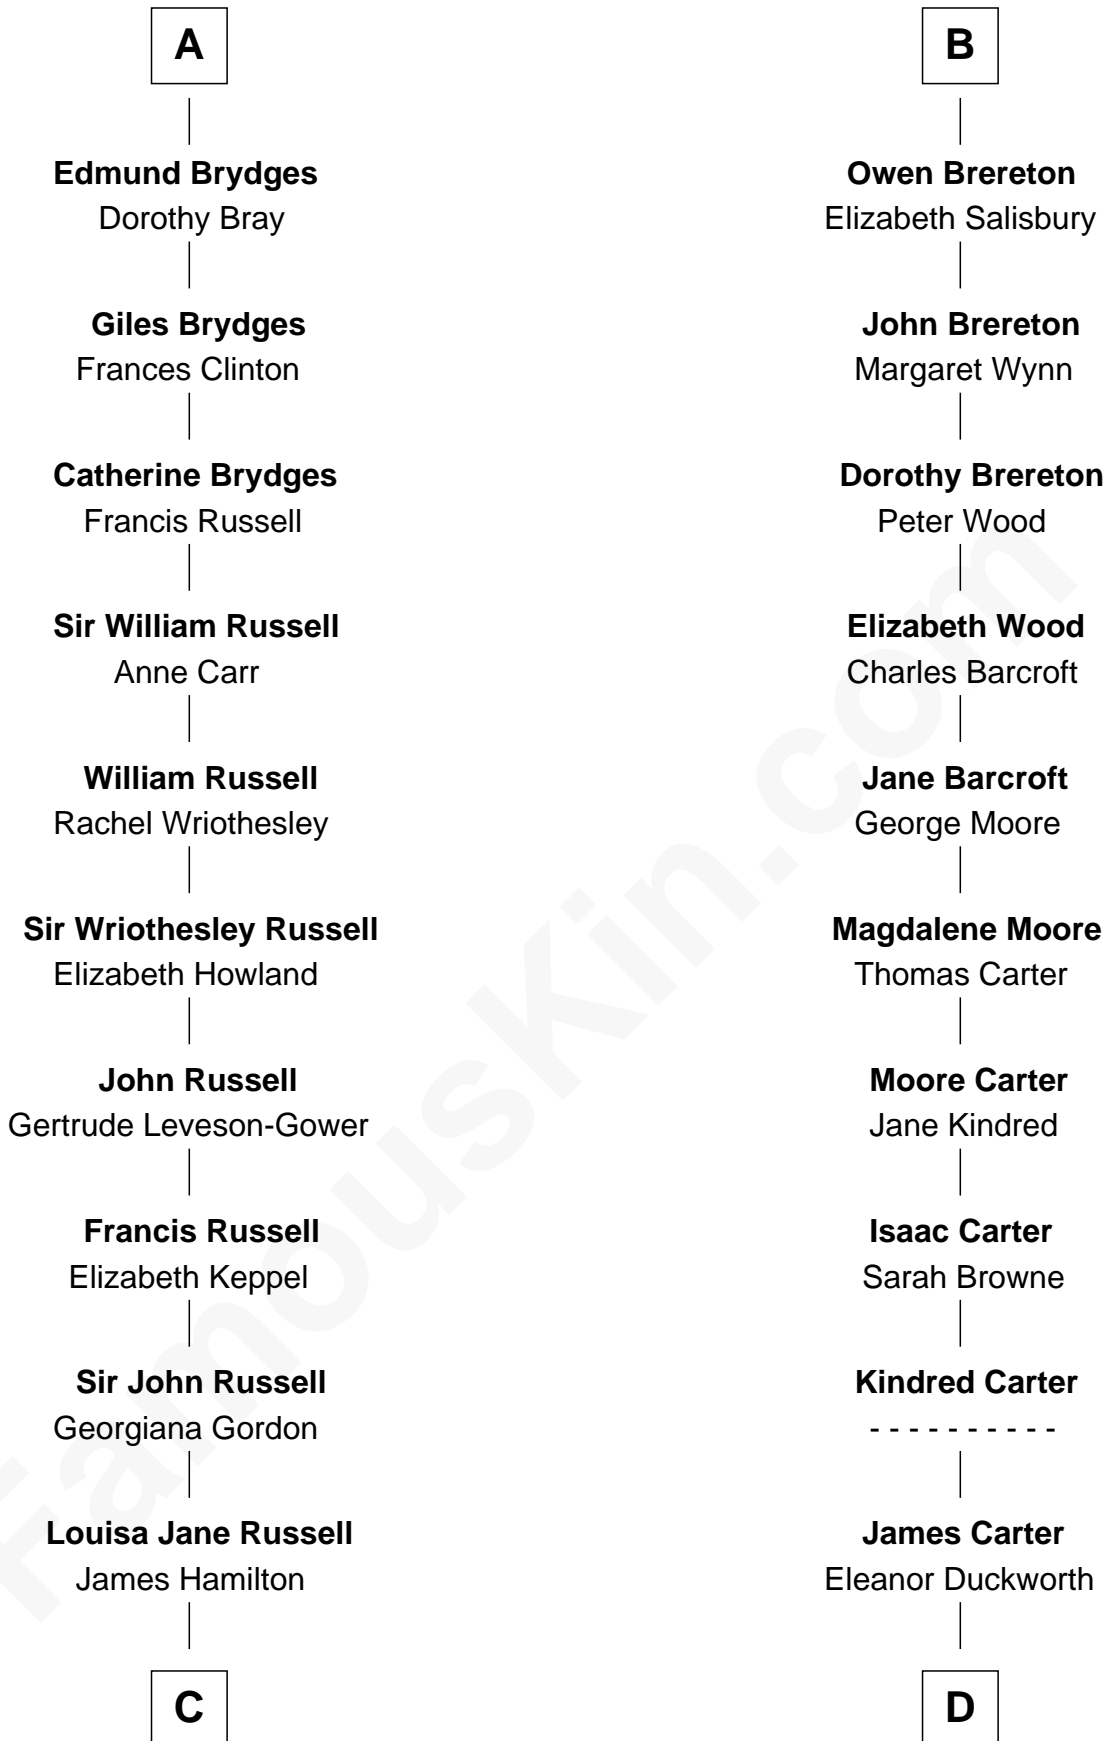

FamousKin.com Relationship Chart of

Sarah Ferguson

Duchess of York

21st cousin of

Jimmy Carter

39th U.S. President

Sir Robert de Holland

Maude la Zouche

C

Louisa Jane Hamilton

William Henry Walter Montagu-Douglas-Scott

Herbert Andrew Montagu-Douglas-Scott

Marie Josephine Edwards

Marian Louisa Montagu-Douglas-Scott

Andrew Henry Ferguson

Ronald Ivor Ferguson

Susan Mary Wright

Sarah Ferguson

Duchess of York

D

Wiley Carter

Ann Ansley

Littleberry Walker Carter

Mary Ann Diligent Seals