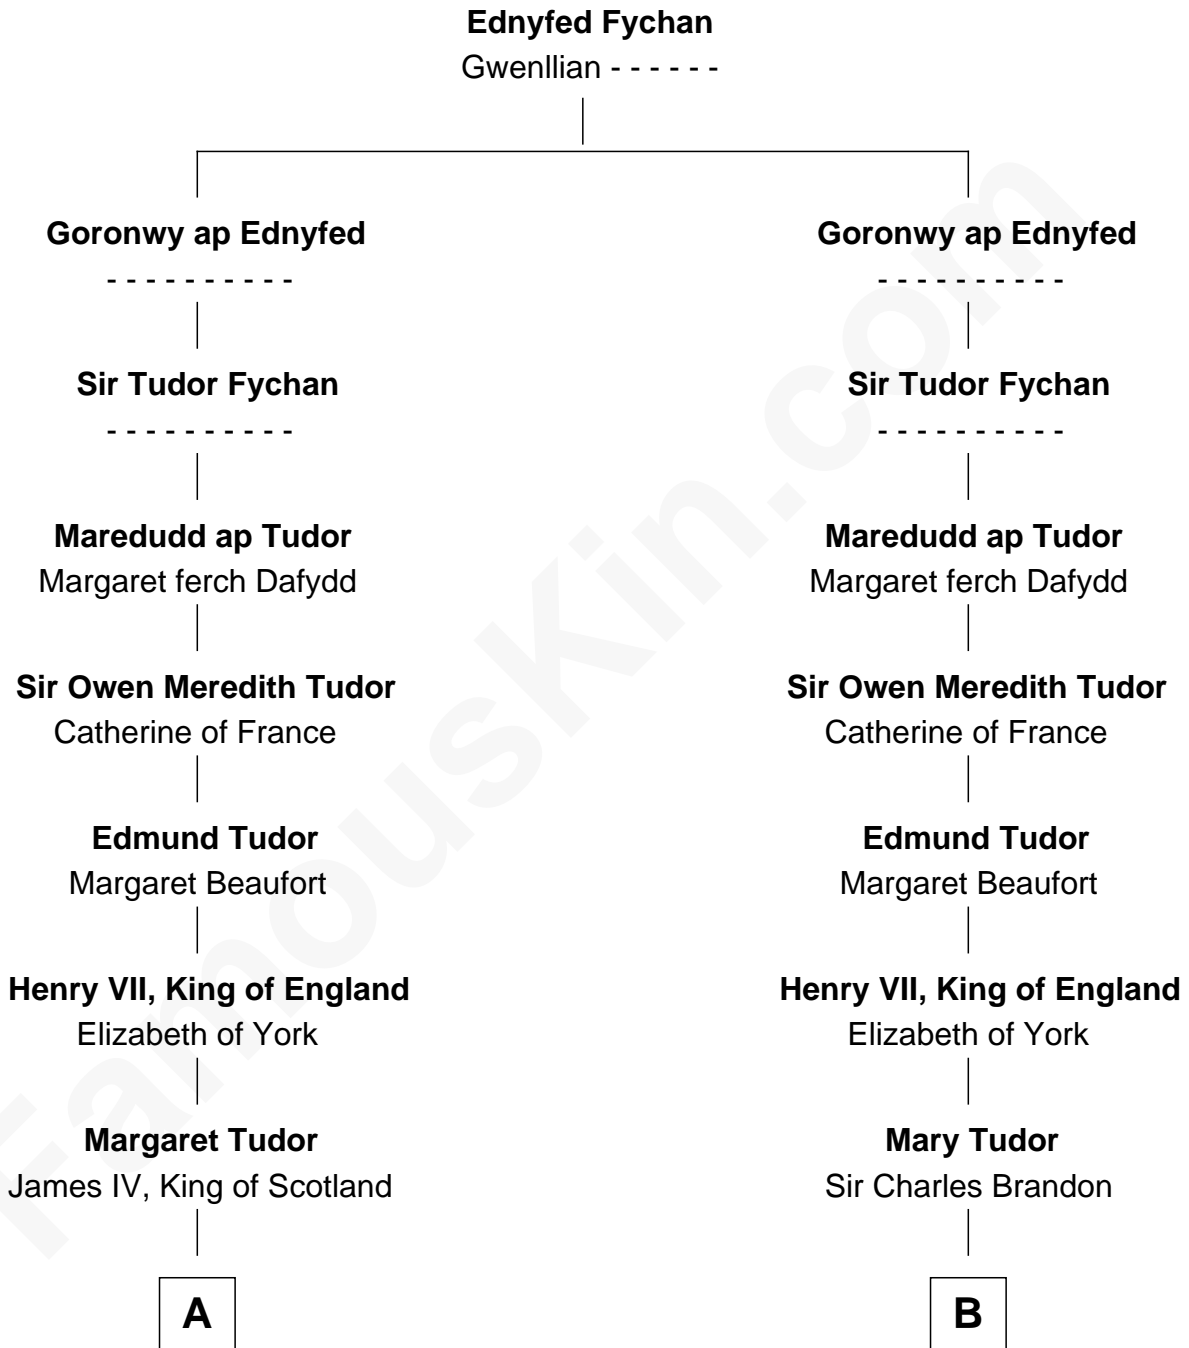

# FamousKin.com Relationship Chart of

**Sarah Ferguson**

*Duchess of York*

20th cousin 1 time removed of

**Sir Winston Churchill**

*Prime Minister of the United Kingdom*

**C**

**Louisa Jane Hamilton**

William Henry Walter Montagu-Douglas-Scott

**Herbert Andrew Montagu-Douglas-Scott**

Marie Josephine Edwards

**Marian Louisa Montagu-Douglas-Scott**

Andrew Henry Ferguson

**Ronald Ivor Ferguson**

Susan Mary Wright

**Sarah Ferguson**

*Duchess of York*

**D**

**Sir George Spencer-Churchill**

Jane Stewart

**Sir John Winston Spencer-Churchill**

Frances Anne Emily Vane

**Randolph Henry Spencer-Churchill**