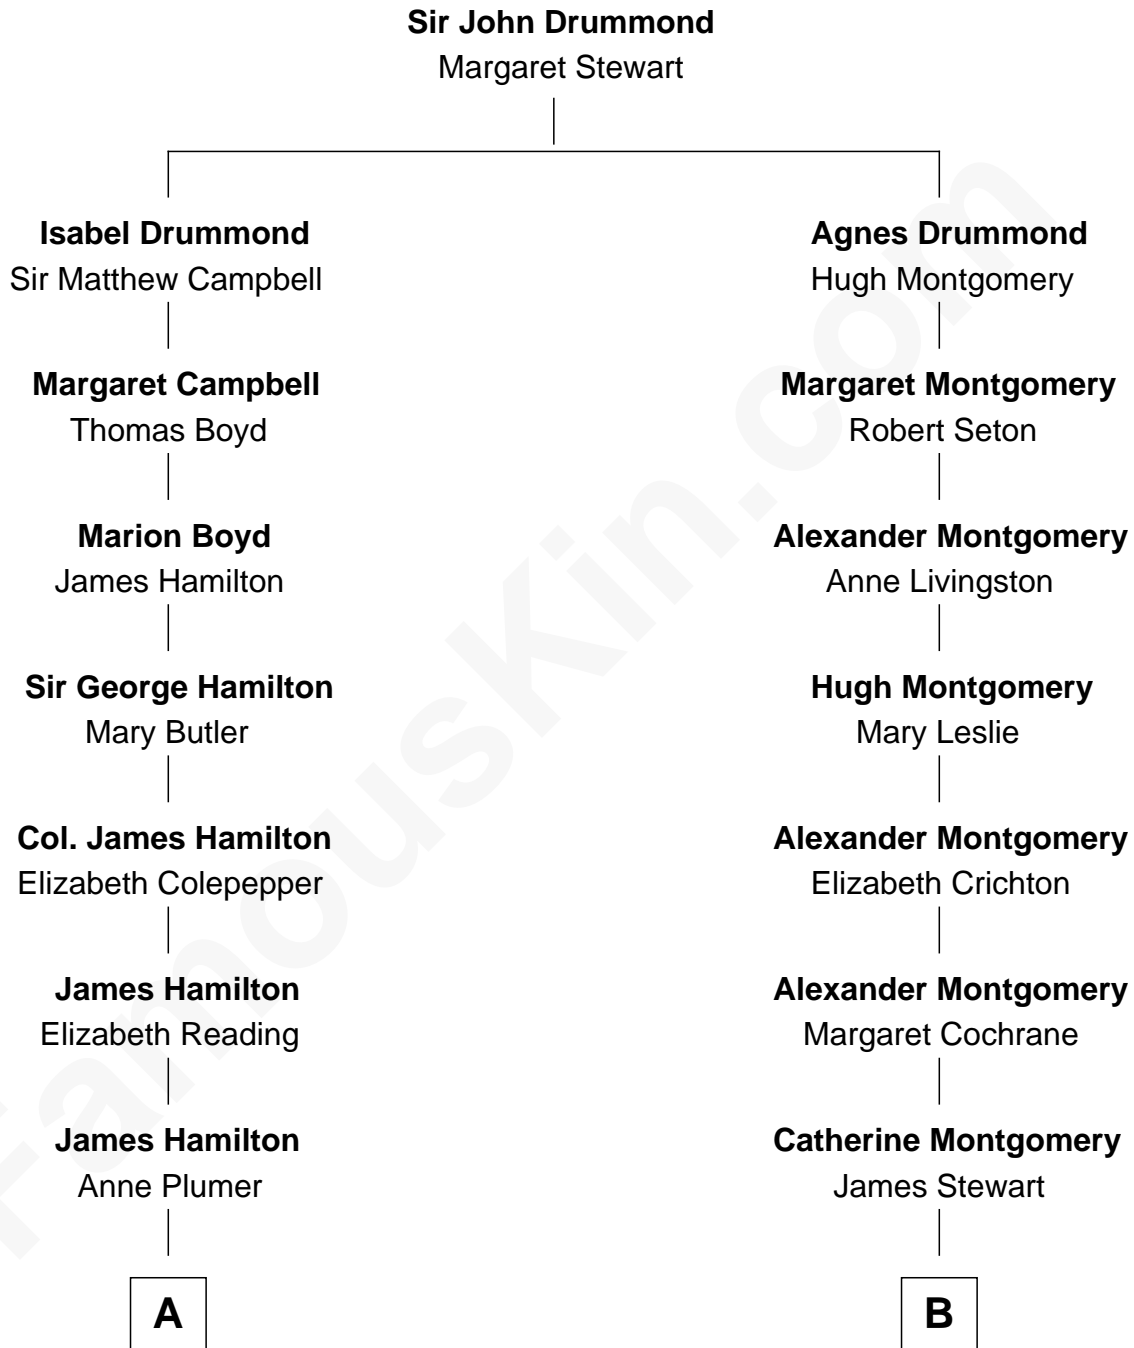

# FamousKin.com Relationship Chart of

**Sarah Ferguson**

*Duchess of York*

13th cousin 2 times removed of

**Sir Winston Churchill**

*Prime Minister of the United Kingdom*

**A**

**Capt. John Hamilton**

Harriet Craggs

**John James Hamilton**

Catherine Copley

**James Hamilton**

Harriet Douglas

**James Hamilton**

Louisa Jane Russell

**Louisa Jane Hamilton**

William Henry Walter Montagu-Douglas-Scott

**Herbert Andrew Montagu-Douglas-Scott**

Marie Josephine Edwards

**Marian Louisa Montagu-Douglas-Scott**

Andrew Henry Ferguson

**Ronald Ivor Ferguson**

Susan Mary Wright