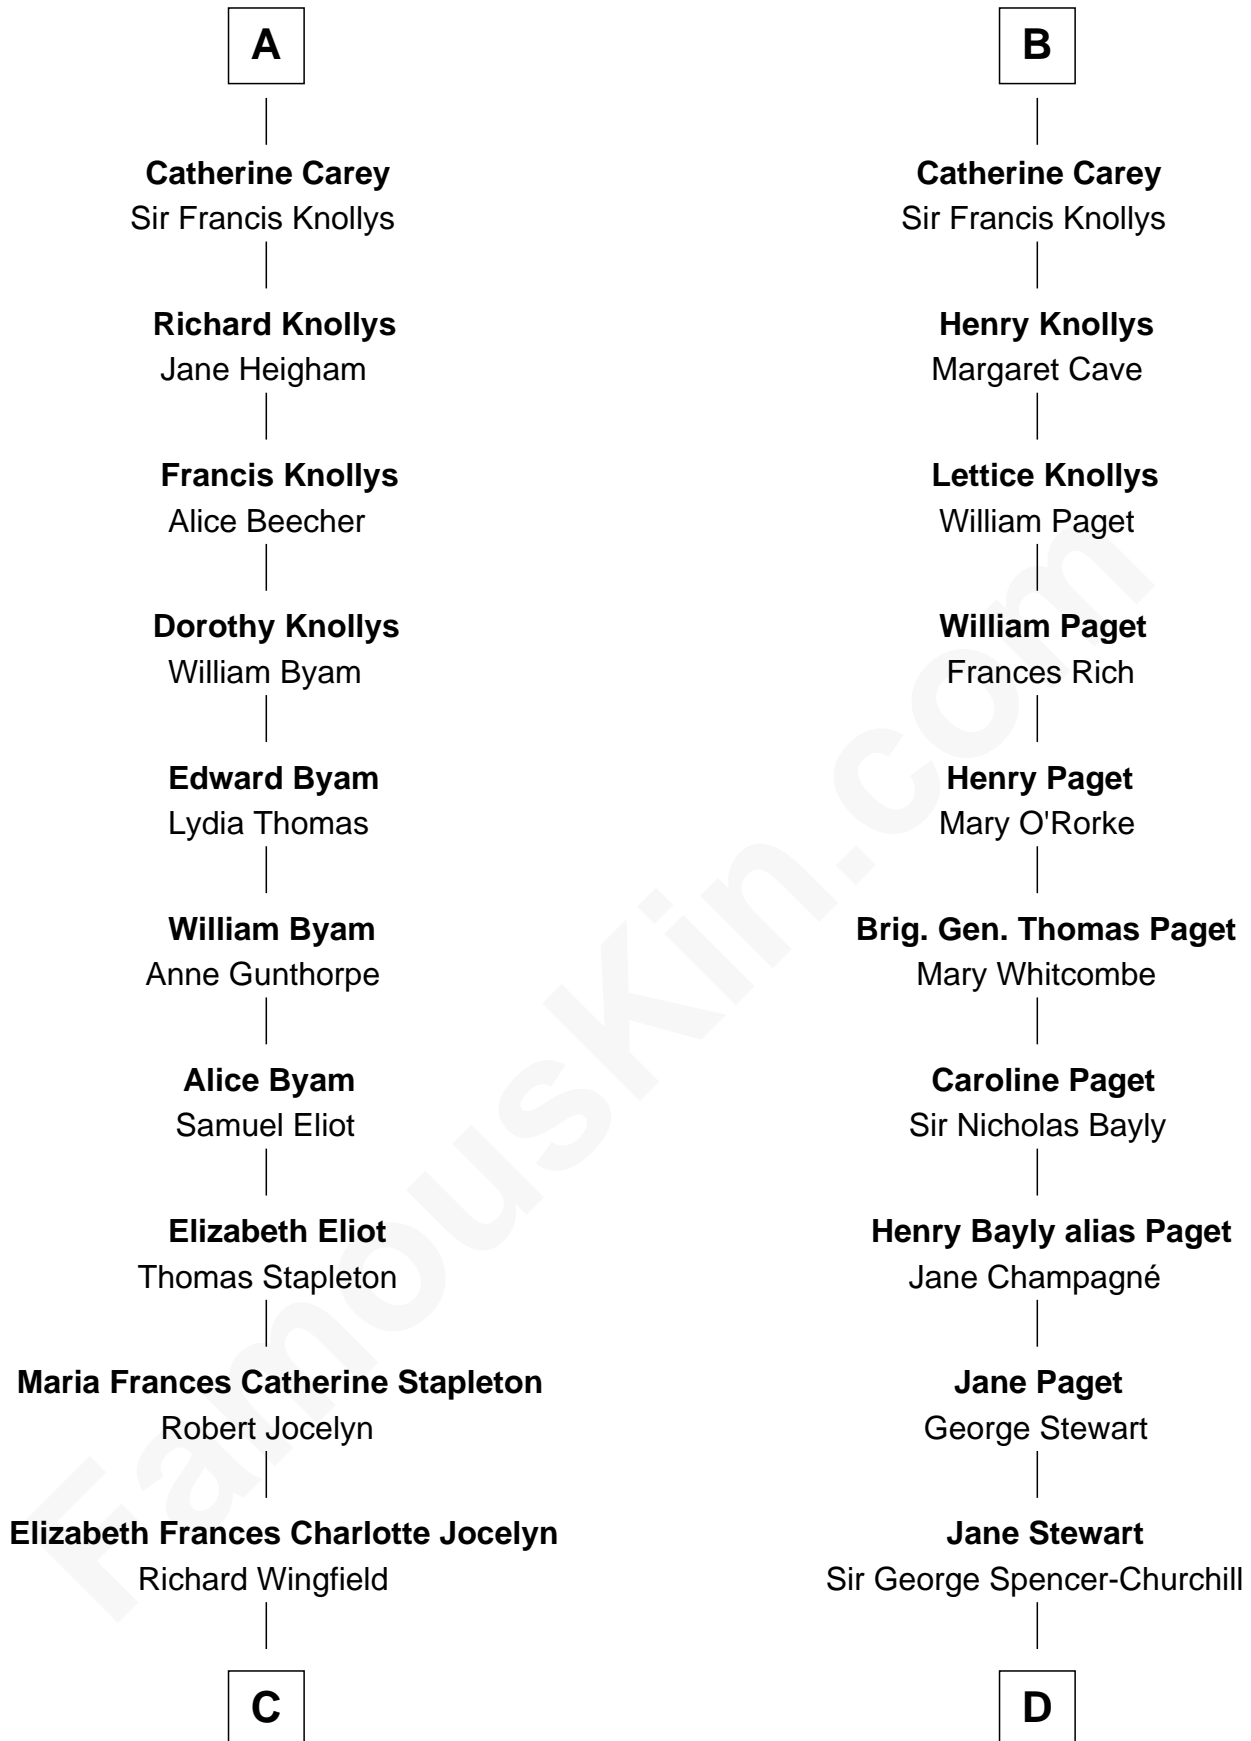

FamousKin.com
Relationship Chart of
Sarah Ferguson
Duchess of York

19th cousin 2 times removed of
Sir Winston Churchill
Prime Minister of the United Kingdom

Sir Thomas de St. Omer

C

Mervyn Wingfield

Julia Coke

Mervyn Richard Wingfield

Sybil Pleydell-Bouverie

Doreen Julia Wingfield

FitzHerbert Wright

Susan Mary Wright

Ronald Ivor Ferguson

Sarah Ferguson

Duchess of York