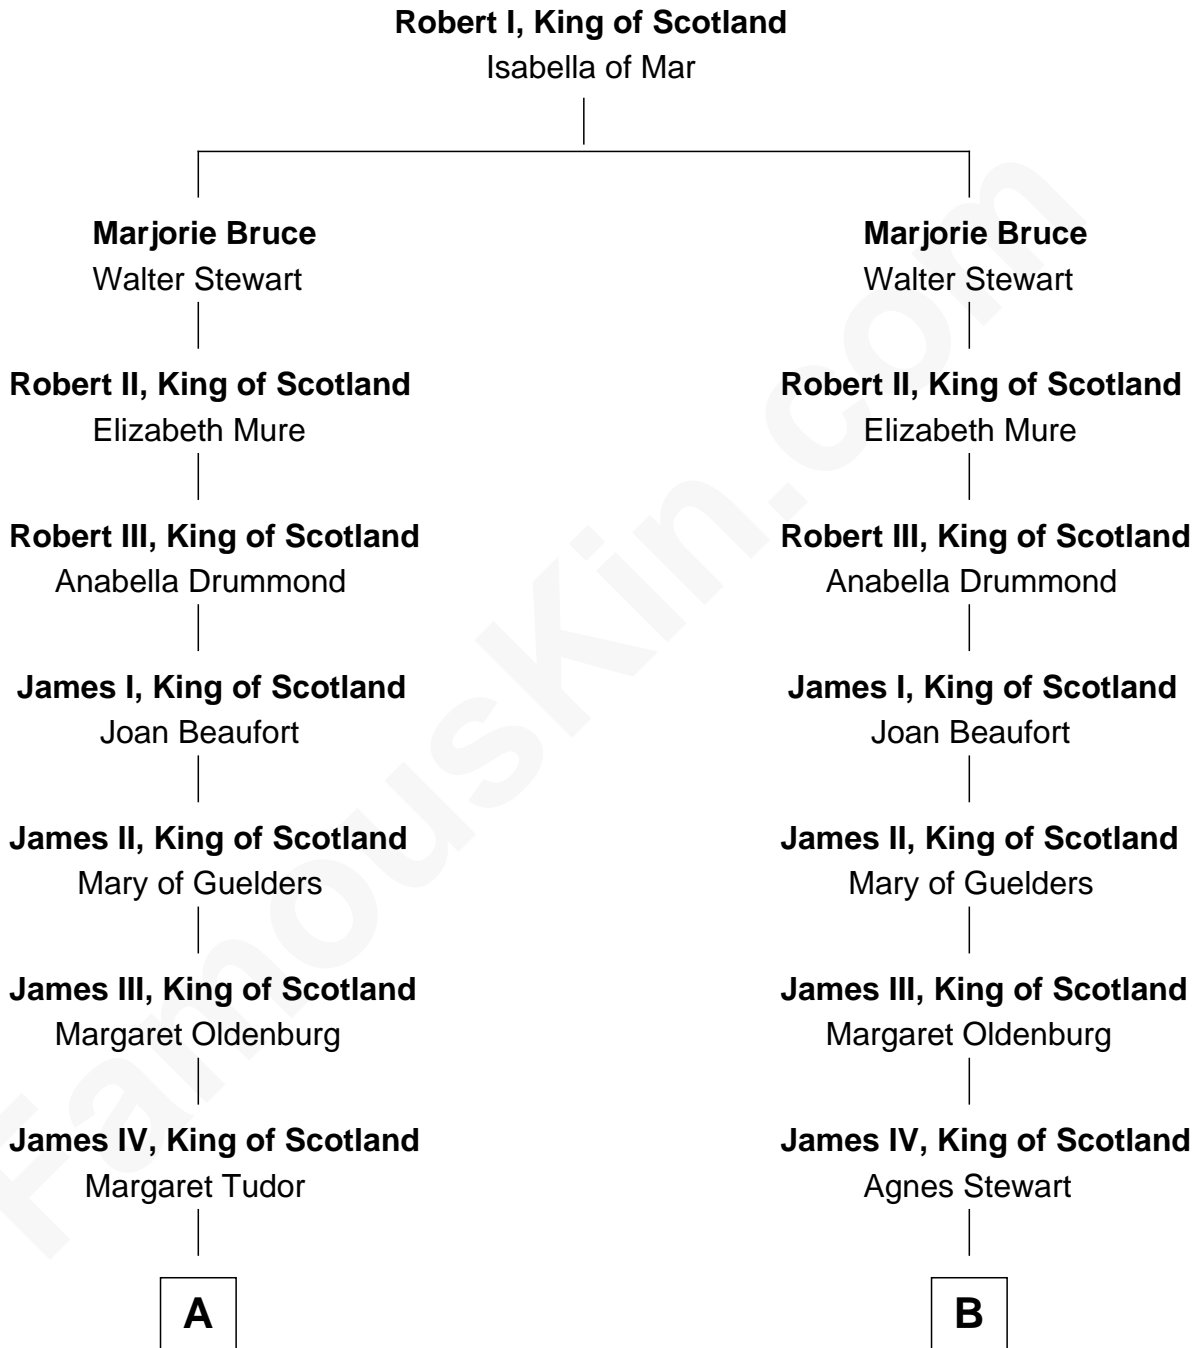

FamousKin.com
Relationship Chart of
Sarah Ferguson
Duchess of York

20th cousin 1 time removed of

Sir Winston Churchill
Prime Minister of the United Kingdom

C

Louisa Jane Hamilton

William Henry Walter Montagu-Douglas-Scott

Herbert Andrew Montagu-Douglas-Scott

Marie Josephine Edwards

Marian Louisa Montagu-Douglas-Scott

Andrew Henry Ferguson

Ronald Ivor Ferguson

Susan Mary Wright

Sarah Ferguson

Duchess of York