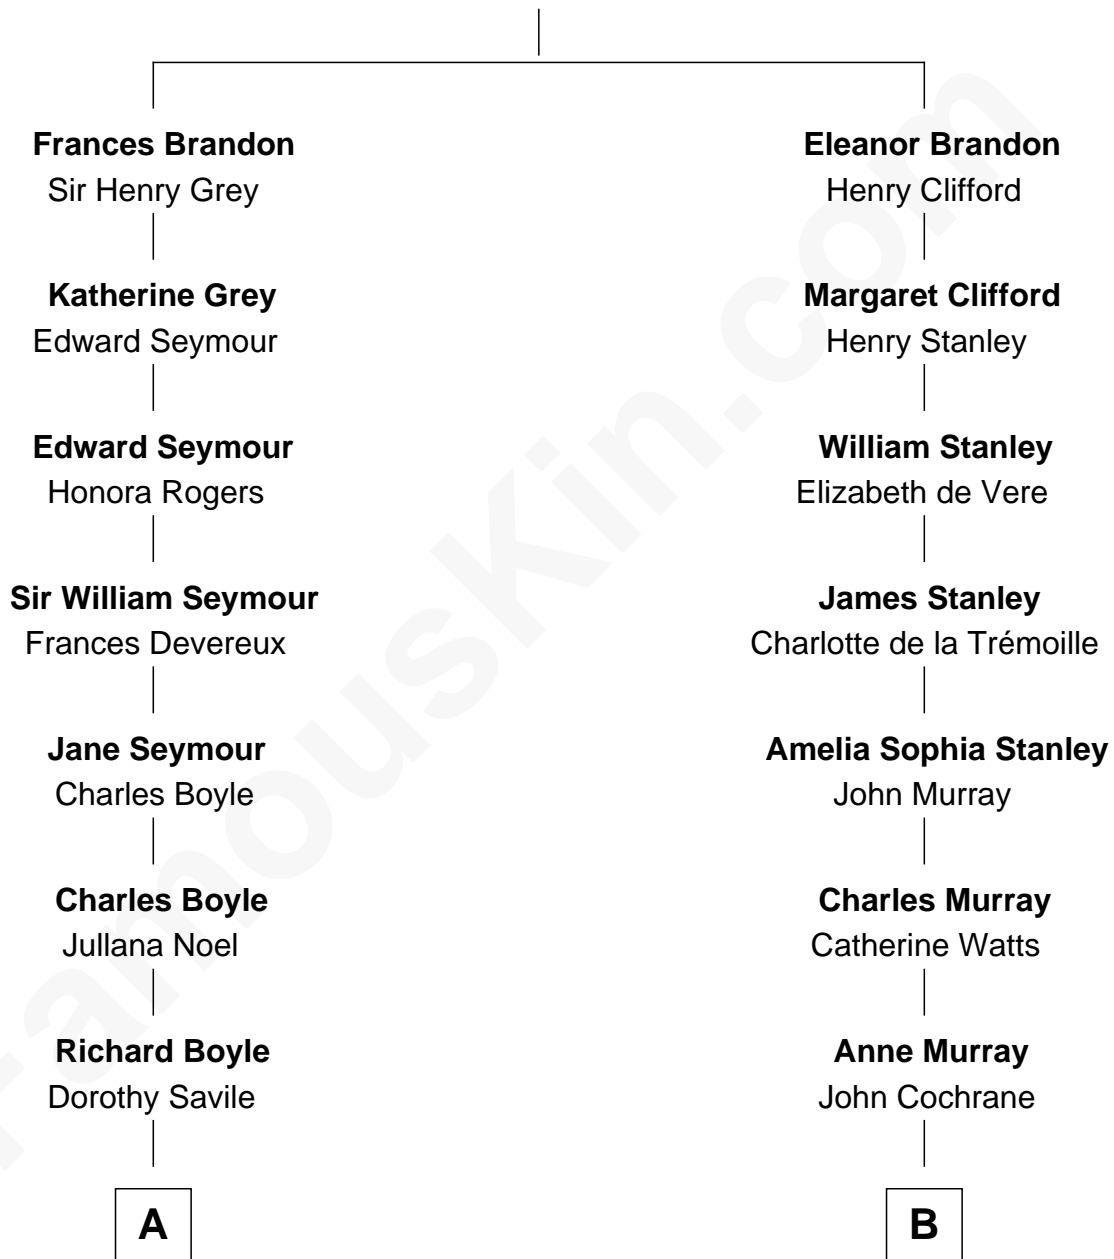

# FamousKin.com Relationship Chart of

**Sarah Ferguson**

*Duchess of York*

13th cousin 2 times removed of

**Sir Winston Churchill**

*Prime Minister of the United Kingdom*

**Sir Charles Brandon**

Mary Tudor

**A**

**Charlotte Elizabeth Boyle**

Sir William Cavendish

**George Augustus Henry Cavendish**

Elizabeth Compton

**William Cavendish**

Louisa O'Callaghan

**George Henry Cavendish**

Louisa Lascelles

**Susan Henrietta Cavendish**

Henry Robert Brand

**Margaret Brand**

Algernon Francis Holford Ferguson

**Andrew Henry Ferguson**

Marian Louisa Montagu-Douglas-Scott

**Ronald Ivor Ferguson**

Susan Mary Wright

**Sarah Ferguson**

*Duchess of York*

**B**

**Catherine Cochrane**

Alexander Stewart

**Sir John Stewart**

Anne Dashwood