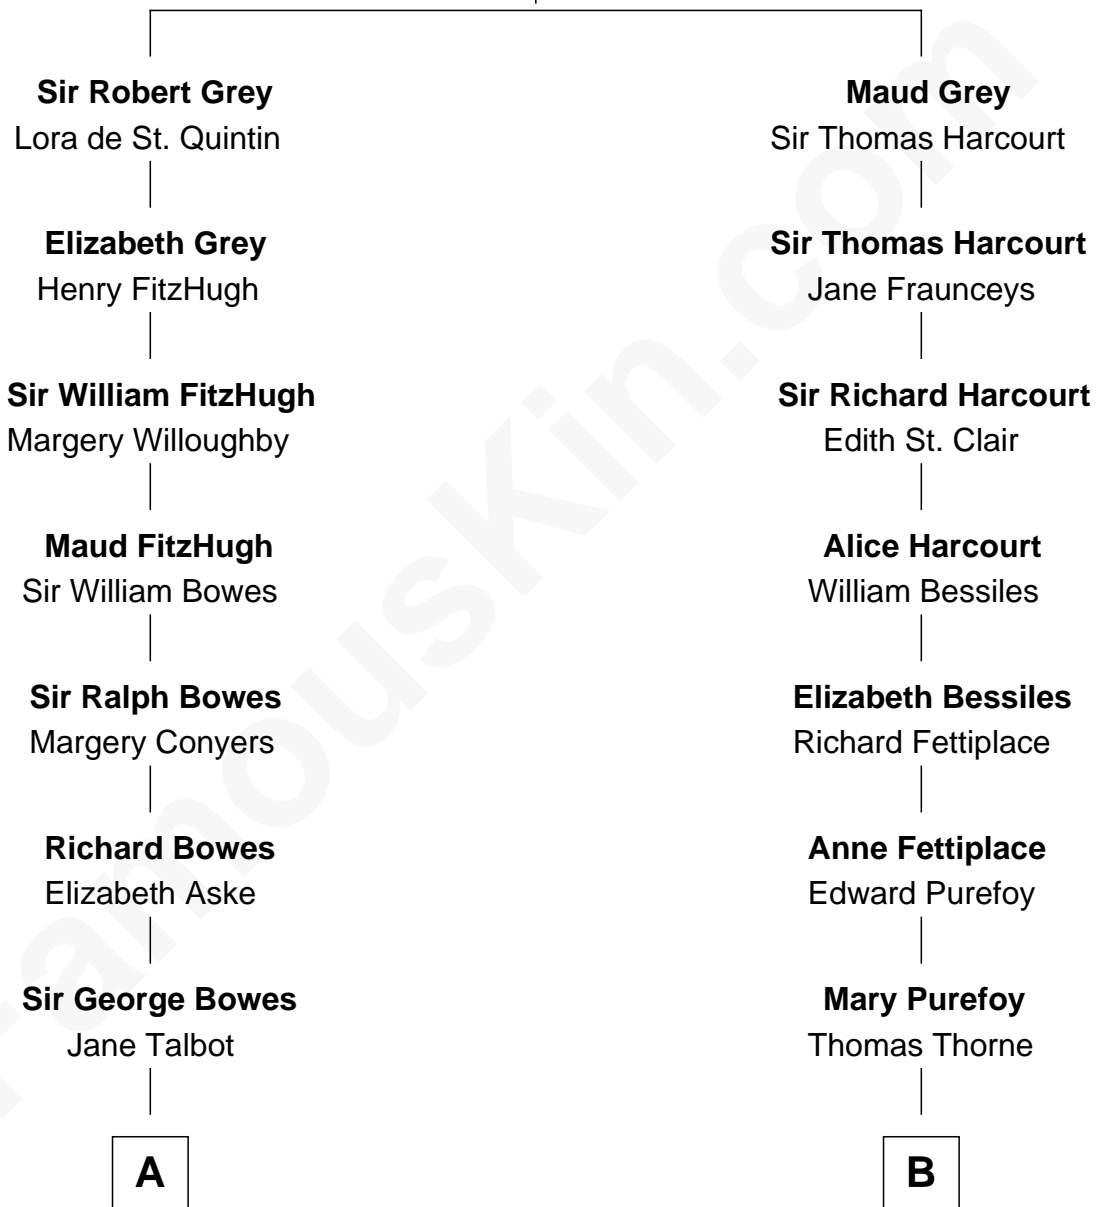

FamousKin.com Relationship Chart of

Sarah Ferguson

Duchess of York

18th cousin 2 times removed of

Sir Winston Churchill

Prime Minister of the United Kingdom

Avice Marmion

Sir John Grey

A

Thomas Bowes
Anne Warcop

Thomas Bowes
Anne Maxton

Sir William Bowes
Elizabeth Blakiston

Anne Bowes
Edward Chaloner

William Chaloner
Mary Finney

Anne Chaloner
Edward Lascelles

Frances Lascelles
Lt. Col. John Douglas