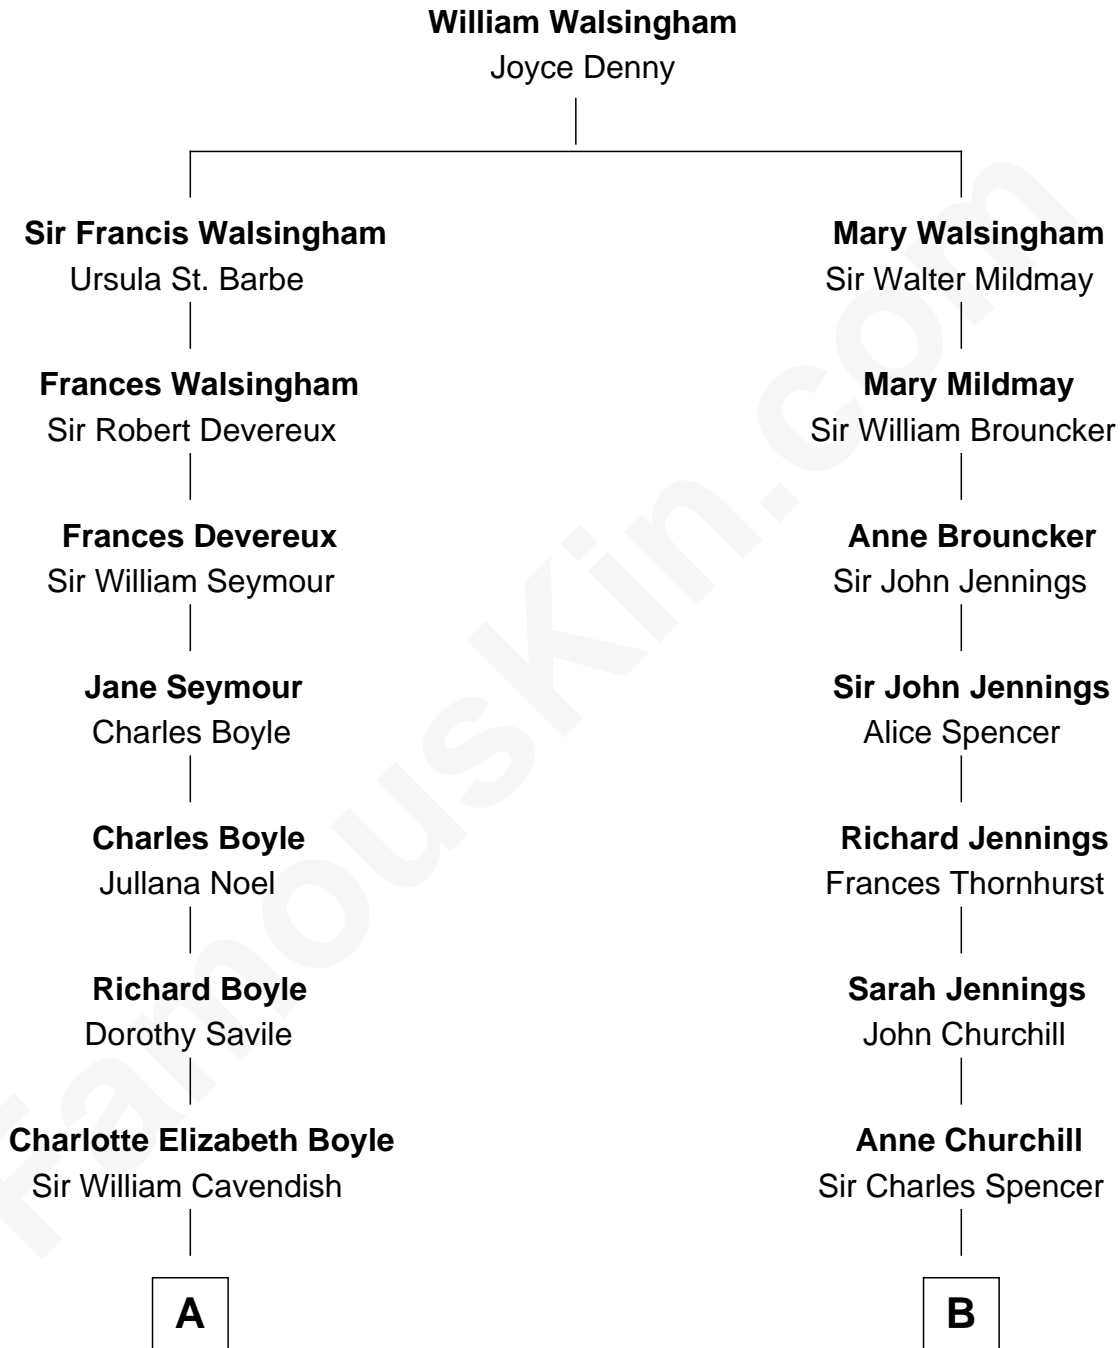

FamousKin.com Relationship Chart of

Sarah Ferguson

Duchess of York

13th cousin 1 time removed of

Sir Winston Churchill

Prime Minister of the United Kingdom

A

George Augustus Henry Cavendish