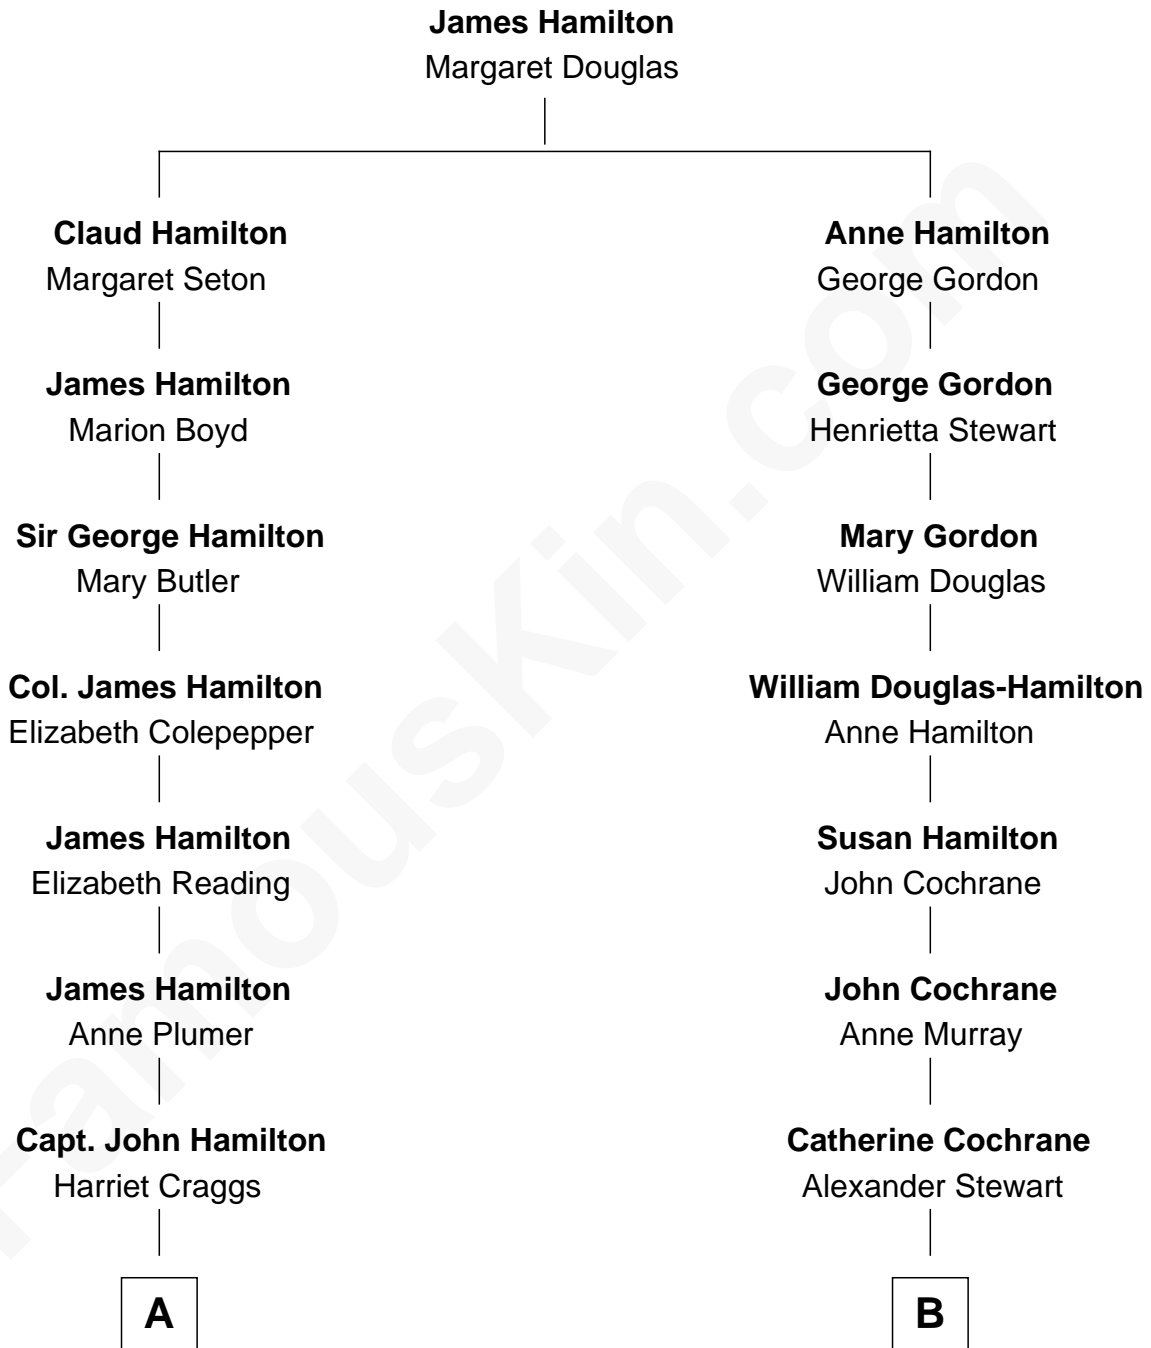

FamousKin.com Relationship Chart of

Sarah Ferguson

Duchess of York

12th cousin 2 times removed of

Sir Winston Churchill

Prime Minister of the United Kingdom

A

John James Hamilton

Catherine Copley

James Hamilton

Harriet Douglas

James Hamilton

Louisa Jane Russell

Louisa Jane Hamilton

William Henry Walter Montagu-Douglas-Scott

Herbert Andrew Montagu-Douglas-Scott