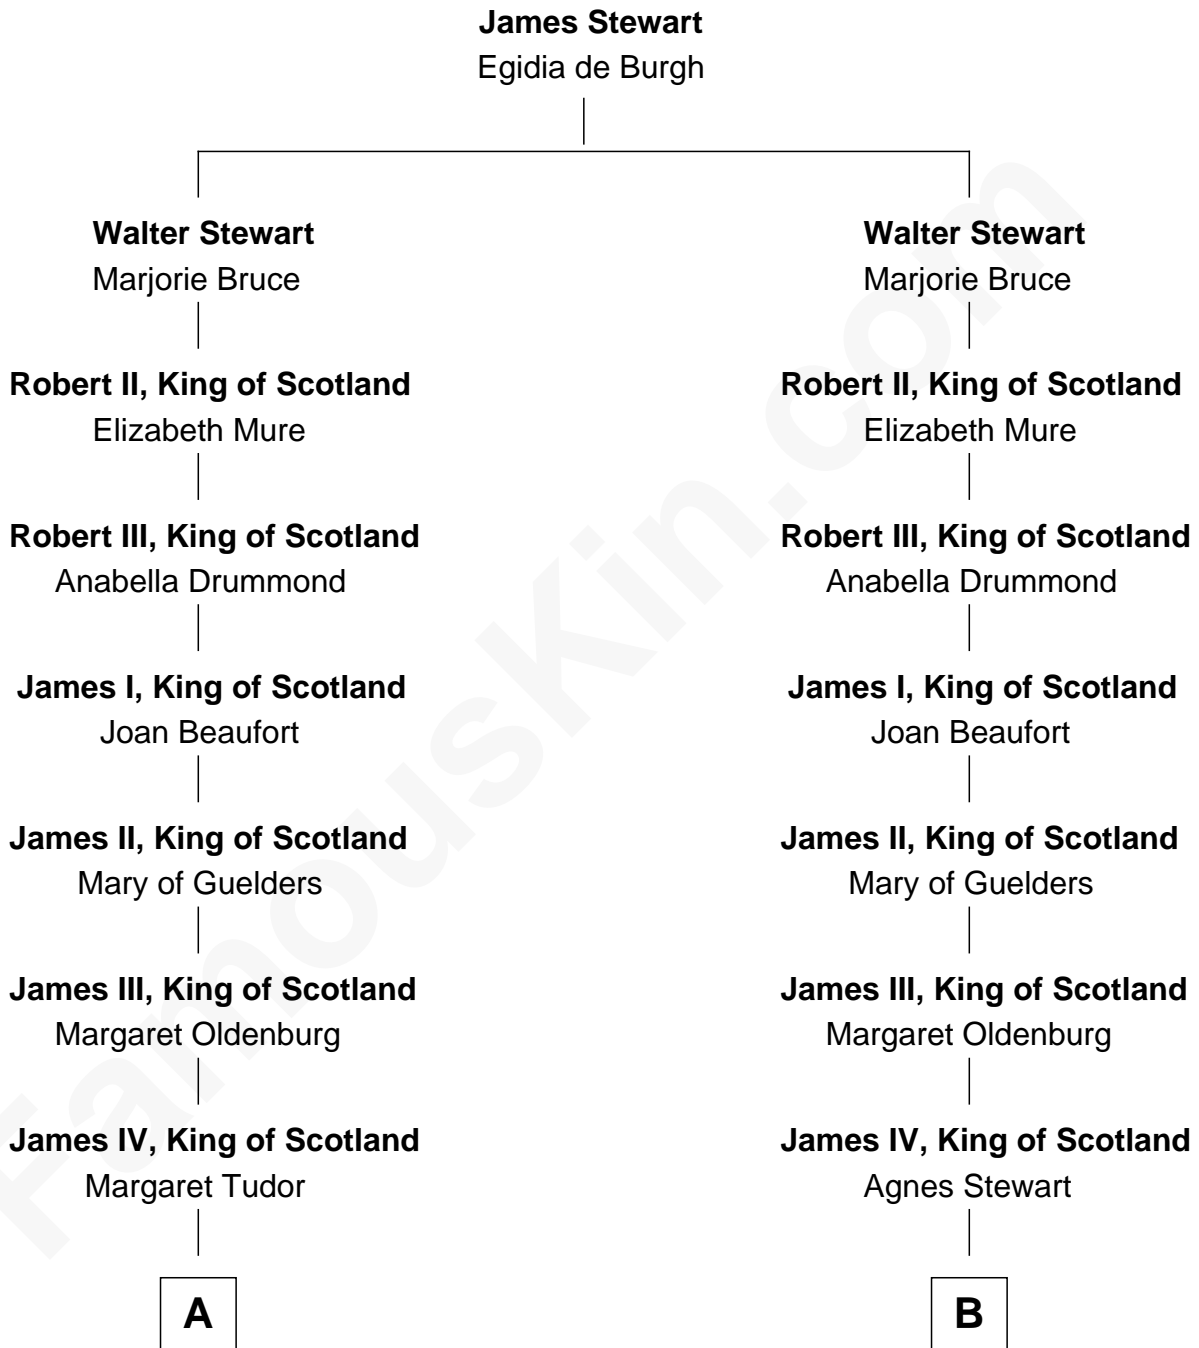

# FamousKin.com Relationship Chart of

**Sarah Ferguson**

*Duchess of York*

20th cousin 1 time removed of

**Sir Winston Churchill**

*Prime Minister of the United Kingdom*

**C**

**Louisa Jane Hamilton**

William Henry Walter Montagu-Douglas-Scott

**Herbert Andrew Montagu-Douglas-Scott**

Marie Josephine Edwards

**Marian Louisa Montagu-Douglas-Scott**

Andrew Henry Ferguson

**Ronald Ivor Ferguson**

Susan Mary Wright

**Sarah Ferguson**

*Duchess of York*

**D**

**Sir George Spencer-Churchill**

Jane Stewart

**Sir John Winston Spencer-Churchill**

Frances Anne Emily Vane

**Randolph Henry Spencer-Churchill**