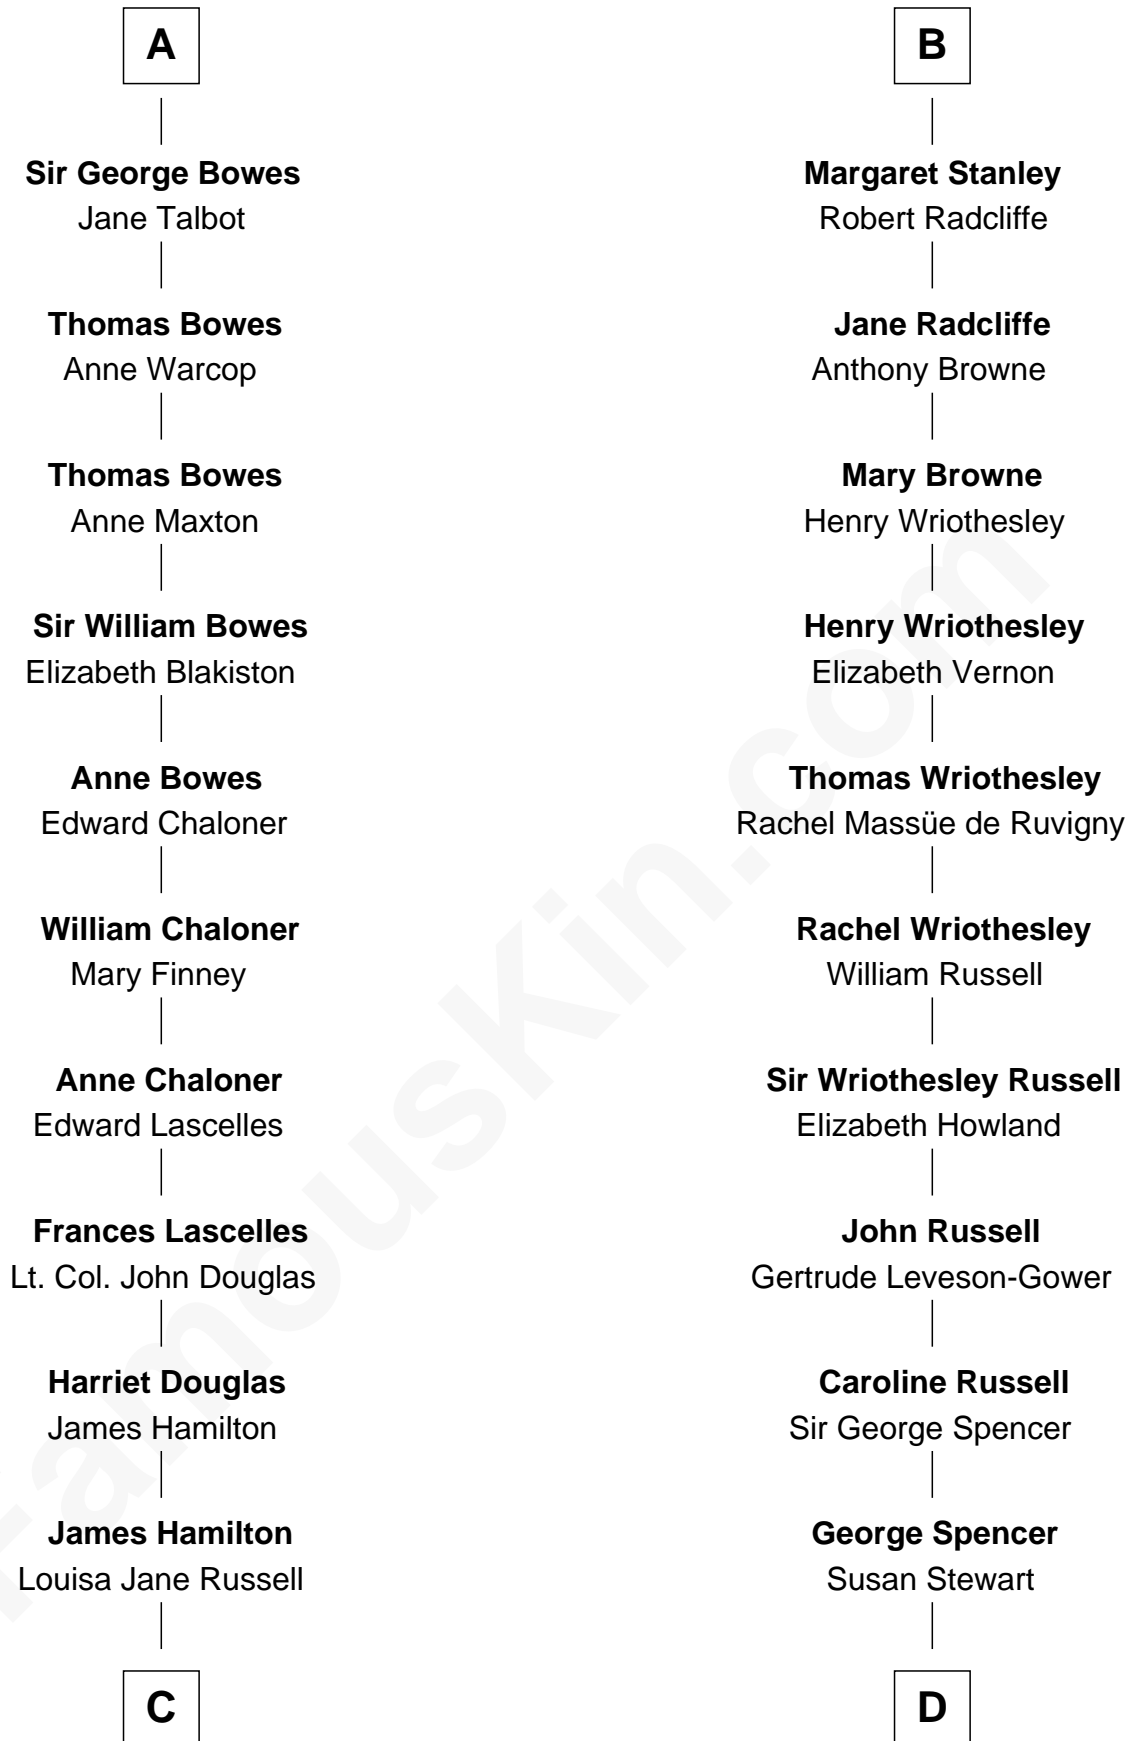

FamousKin.com Relationship Chart of

Sarah Ferguson

Duchess of York

20th cousin 1 time removed of

Sir Winston Churchill

Prime Minister of the United Kingdom

John VI le Strange

Iseult - - - - -

C

Louisa Jane Hamilton

William Henry Walter Montagu-Douglas-Scott

Herbert Andrew Montagu-Douglas-Scott

Marie Josephine Edwards

Marian Louisa Montagu-Douglas-Scott

Andrew Henry Ferguson

Ronald Ivor Ferguson

Susan Mary Wright

Sarah Ferguson

Duchess of York

D

Sir George Spencer-Churchill

Jane Stewart

Sir John Winston Spencer-Churchill

Frances Anne Emily Vane