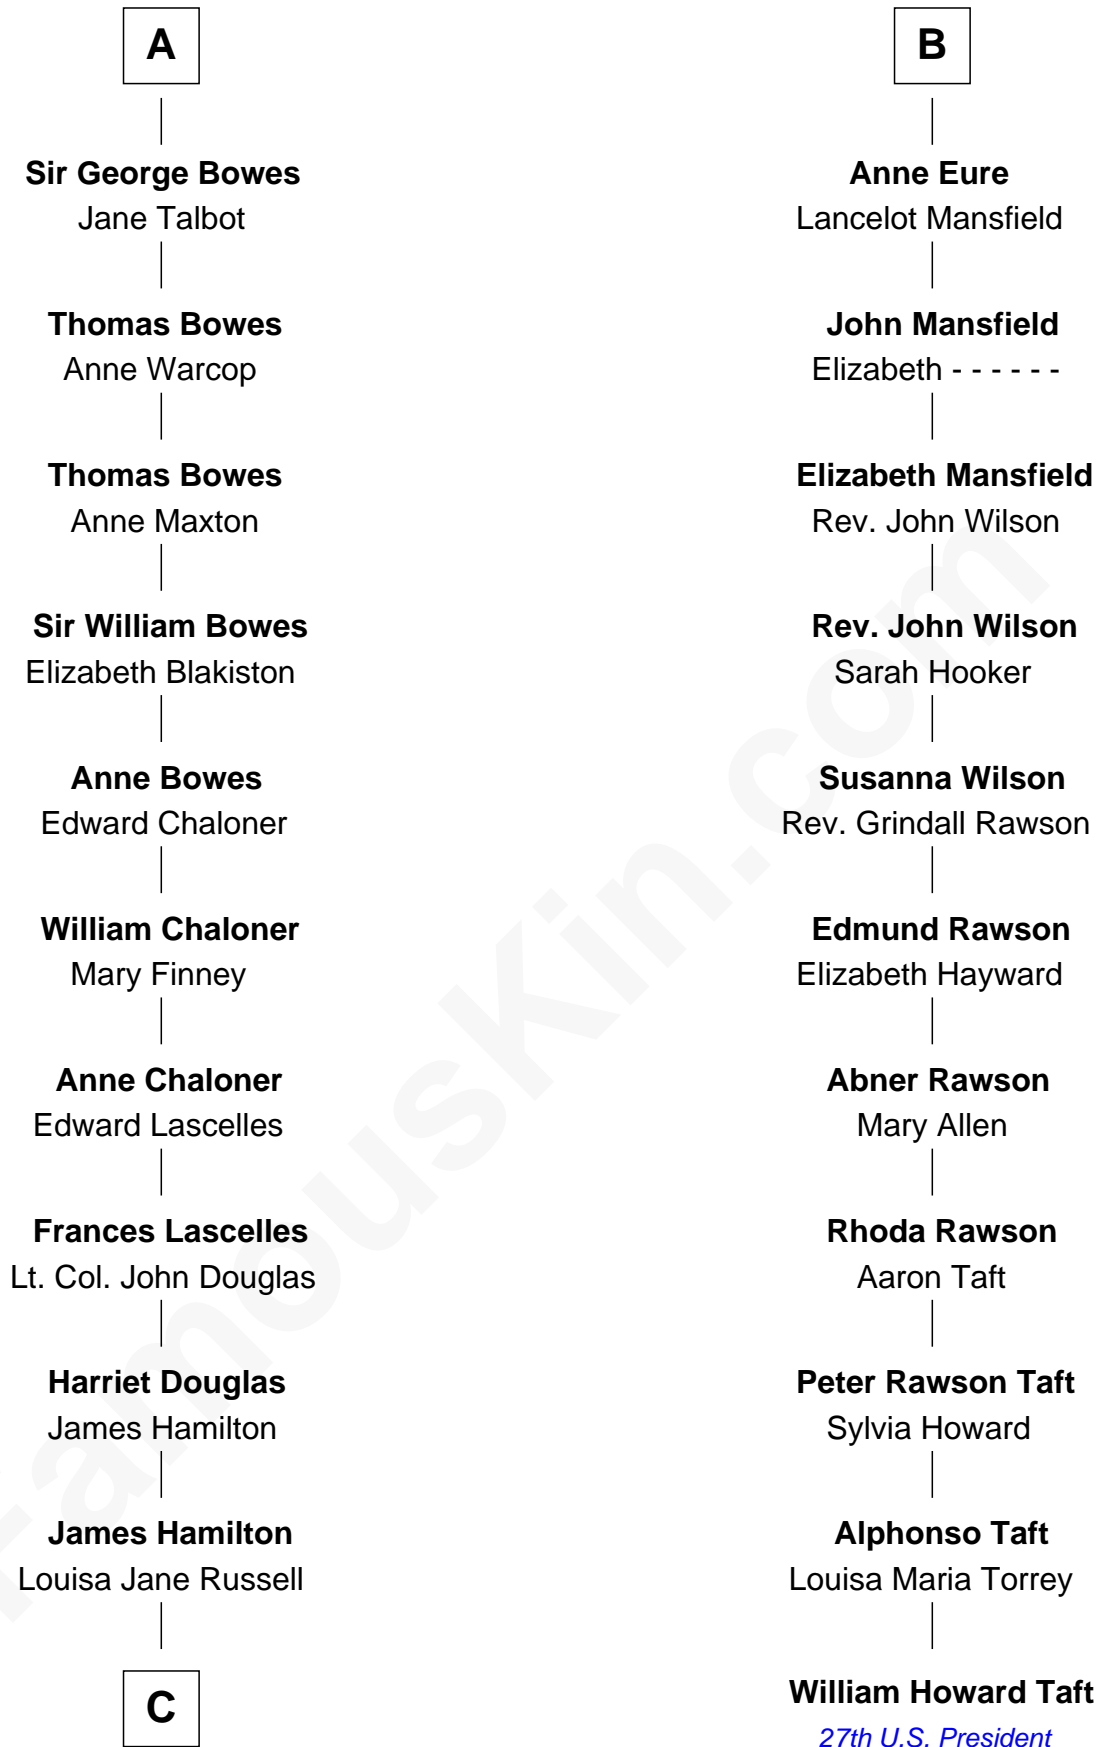

FamousKin.com Relationship Chart of

Sarah Ferguson

Duchess of York

17th cousin 4 times removed of

William Howard Taft

27th U.S. President

Sir William de Aton

Isabel de Percy

C

Louisa Jane Hamilton

William Henry Walter Montagu-Douglas-Scott

Herbert Andrew Montagu-Douglas-Scott

Marie Josephine Edwards

Marian Louisa Montagu-Douglas-Scott

Andrew Henry Ferguson

Ronald Ivor Ferguson

Susan Mary Wright

Sarah Ferguson

Duchess of York